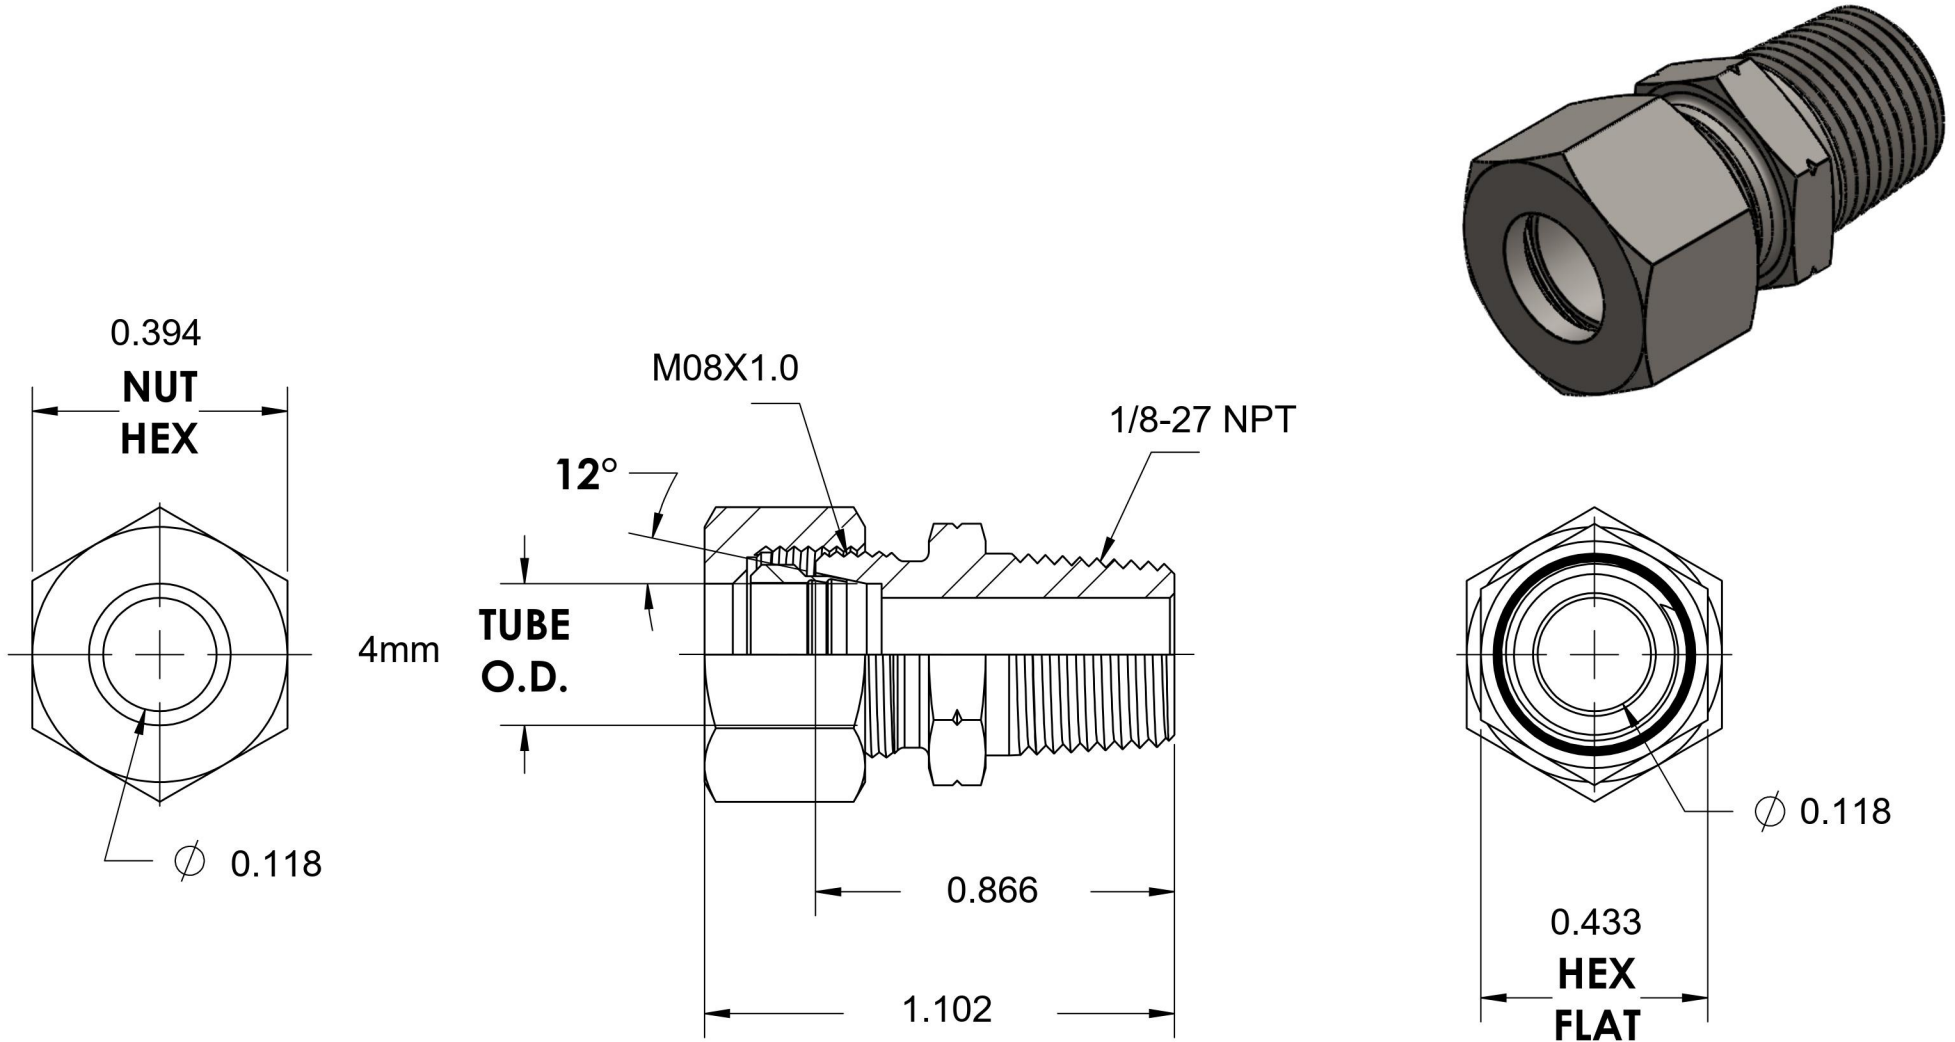

D2404-E04-02

Steel, DIN 2353 Male Connector, Extra Light 4mm Tube OD x 1/8" NPT

6701 Cochran Road
Solon, Ohio 44139
Phone: (440) 248-1880
Toll Free: 1-888-331-1523

Temperature Rating -65°F to 500°F	Material C22 Steel	Industry Standards DIN 2353, ISO 8434-1 ANSI/ASME B1.20.1	Series D2404
Pressure Rating 1450psi	Finish Zinc Nickel		Series Description DIN 2353 Flareless Tube Male Connector