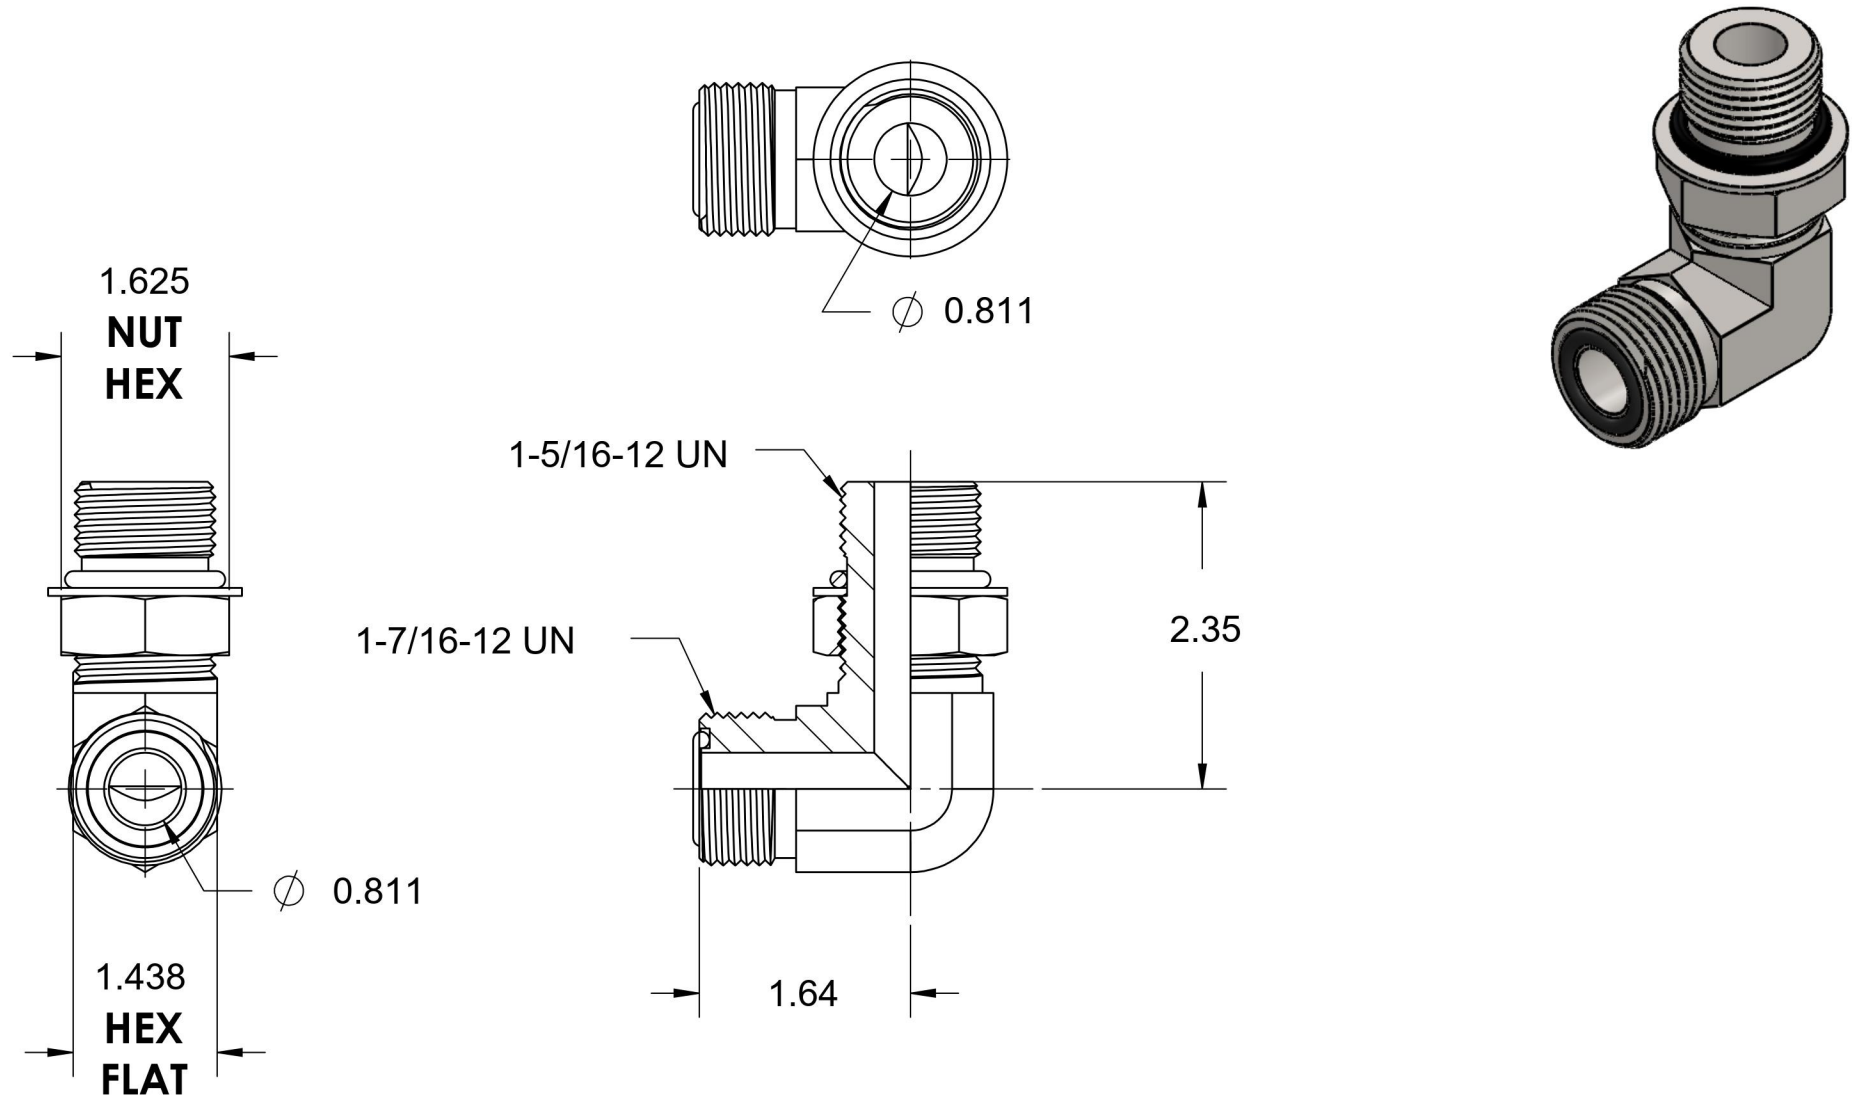

FS6801-16-16-NWO-SS

Stainless Steel, SAE J1453 O-Ring Face Seal 90° Adjustable Port Elbow, 1" Male ORFS x 1-5/16-12 Male Adjustable ORB

6701 Cochran Road
Solon, Ohio 44139
Phone: (440) 248-1880
Toll Free: 1-888-331-1523

Temperature Rating	Material	Industry Standards	Series
-40°F to 250°F	316/316L Stainless Steel	SAE J1453, SAE J1926-2	FS6801-NWO-SS
Pressure Rating	Finish		Series Description
5500 psi	Passivated		SAE J1453 O-Ring Face Seal 90° Adjustable Port Elbow