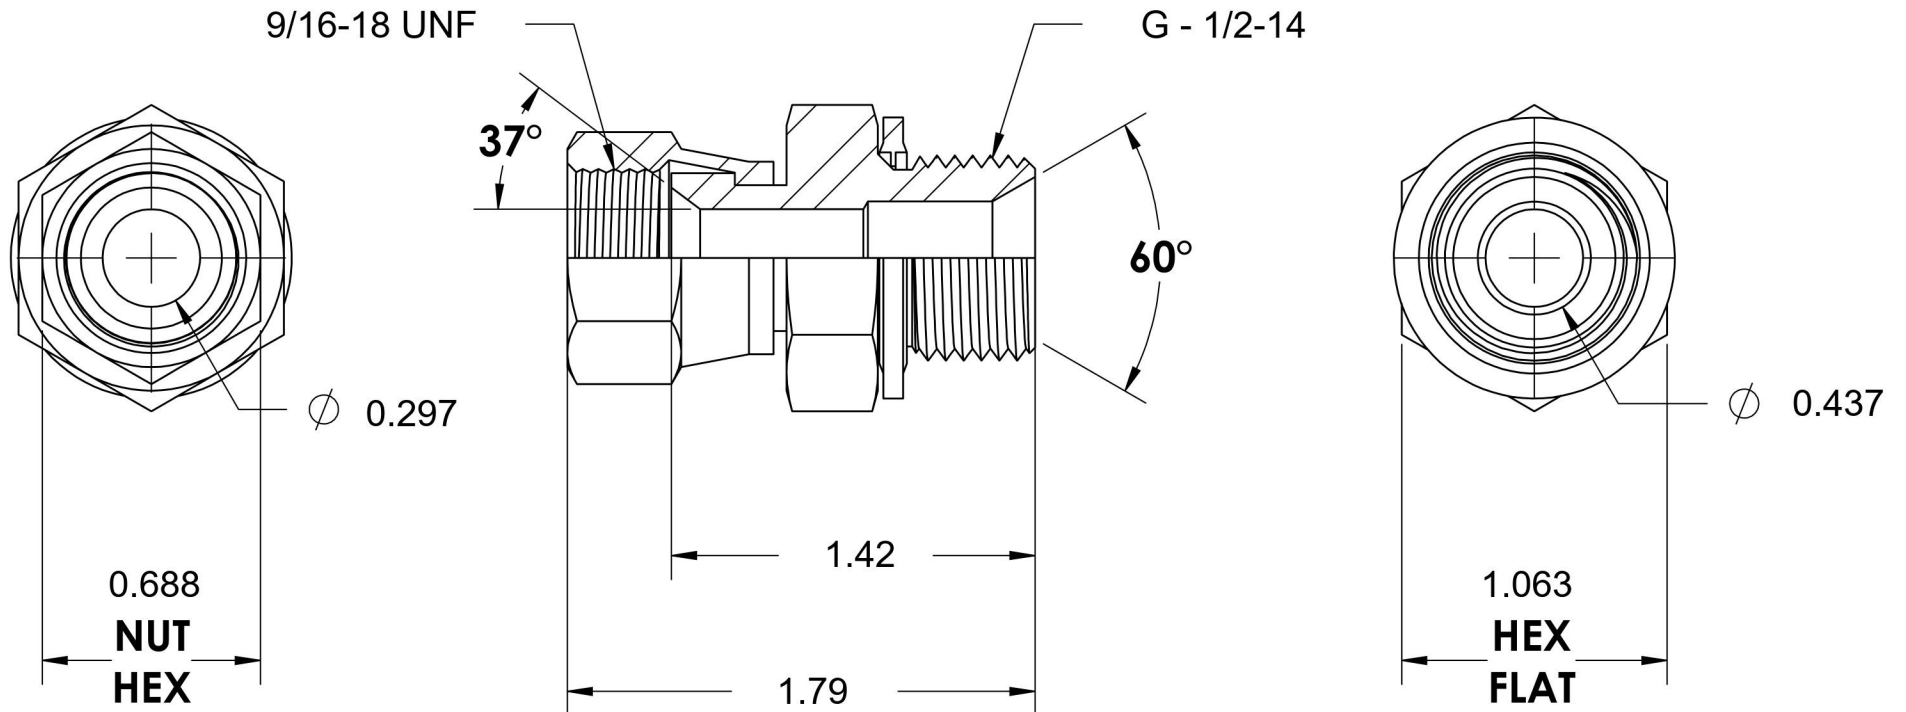

7022-06-08-SS-BS

Stainless Steel, SAE J514 37° Flare Swivel BSPP Type (D) Bonded Seal Port/Line Connector, 3/8" Female JIC Swivel x 1/2-14 Male BSPP 60° Line/Port

6701 Cochran Road
Solon, Ohio 44139
Phone: (440) 248-1880
Toll Free: 1-888-331-1523

Temperature Rating -40°F to 250°F	Material 316/316L Stainless Steel	Industry Standards SAE J514, ISO 1179 ISO 8434-6	Series 7022-BS-SS
Pressure Rating 2900 psi	Finish Passivated		Series Description SAE J514 37° Flare Swivel BSPP Type (D) Bonded Seal Port/Line Connector