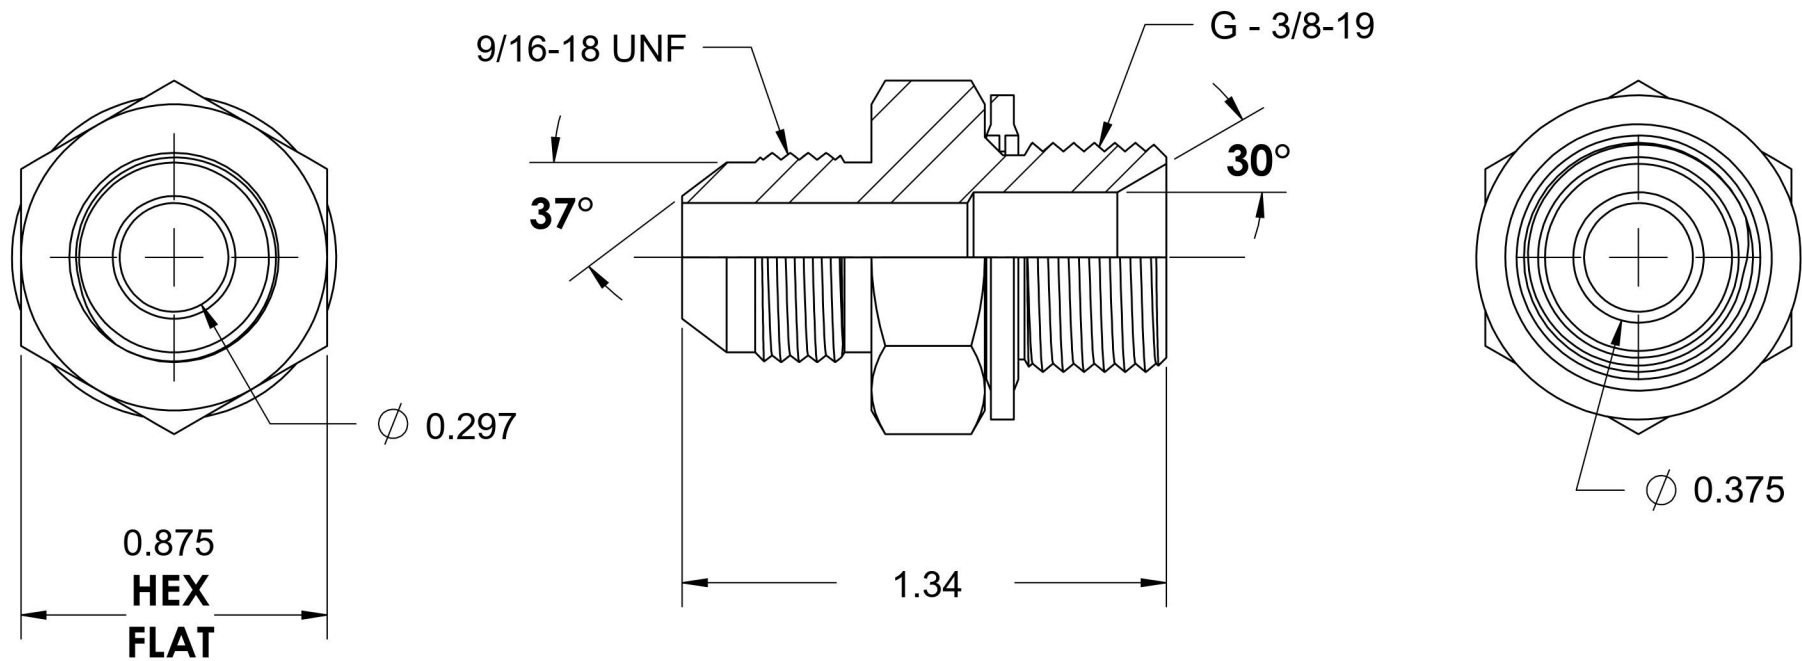

7002-06-06-BS

Steel, SAE J514 37° Flare BSPP Type (D) Bonded Seal Port/Line Adapter, 3/8" Male JIC x 3/8-19 Male BSPP 60° Line/Port

6701 Cochran Road
Solon, Ohio 44139
Phone: (440) 248-1880
Toll Free: 1-888-331-1523

Temperature Rating	Material	Industry Standards	Series
-22°F to 257°F	C1045/12L14 Steel	SAE J514, ISO 1179	7002-BS
Pressure Rating	Finish	ASTM B633	Series Description
5100 psi	Trivalent Zinc		SAE J514 37° Flare BSPP Type (D) Bonded Seal Port/Line Adapter