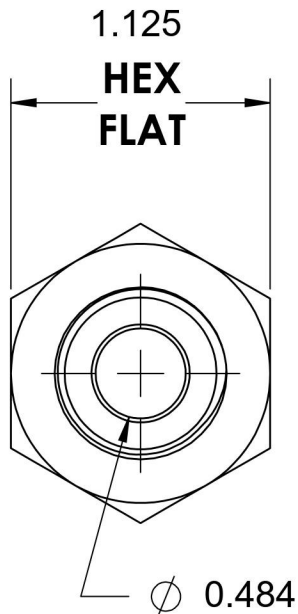

2405-10-08-SS

Stainless Steel, SAE J514 Flared Tube Female Connector, 5/8" Male JIC x 1/2" Female NPTF

7/8-14 UNF

6701 Cochran Road
Solon, Ohio 44139
Phone: (440) 248-1880
Toll Free: 1-888-331-1523

Temperature Rating