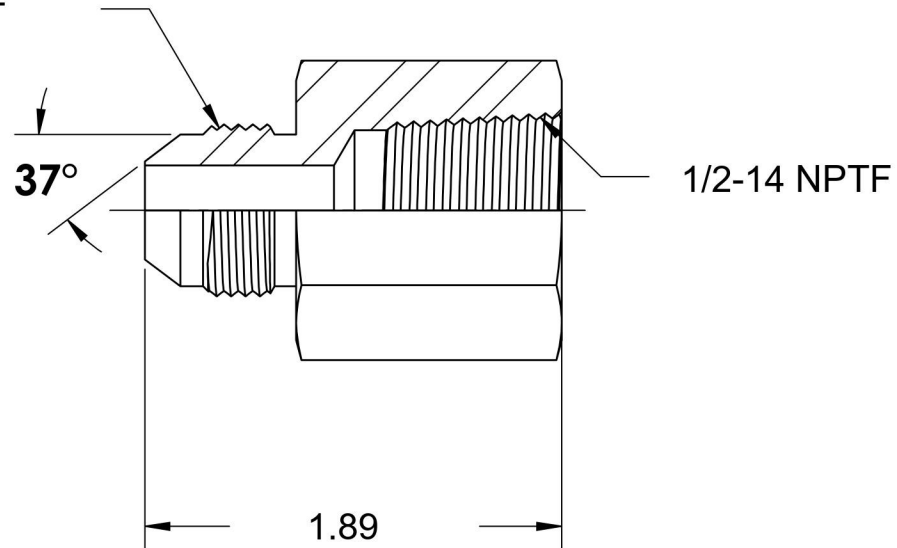

2405-10-08-SS

Stainless Steel, SAE J514 Flared Tube Female Connector, 5/8" Male JIC x 1/2" Female NPTF

7/8-14 UNF

6701 Cochran Road
Solon, Ohio 44139
Phone: (440) 248-1880
Toll Free: 1-888-331-1523

Temperature Rating

5000 psi

Finish

Passivated

Series Description

SAE J514 Flared Tube
Female Connector