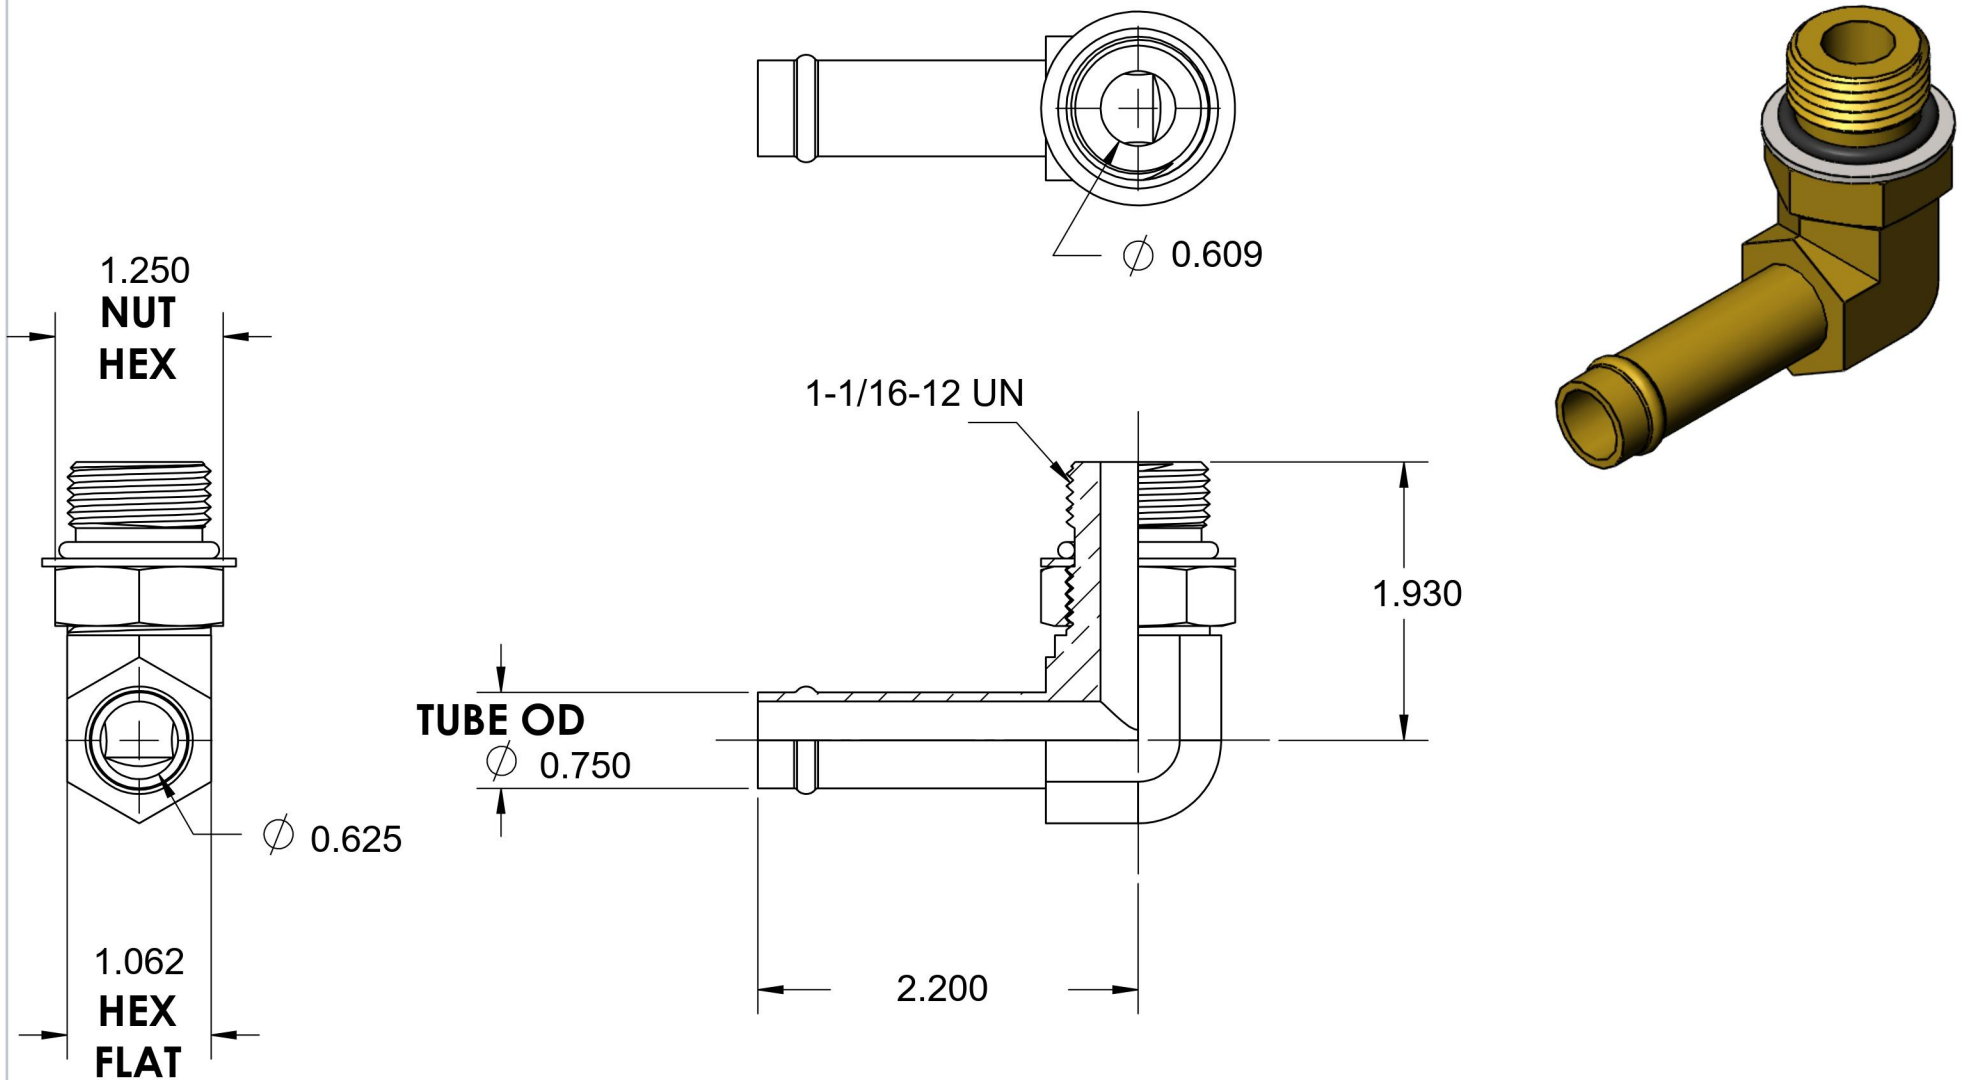

4601-12-12-NWO-B

Brass, SAE J1231 Hose Bead 90° Adjustable Port Elbow, 3/4" Beaded Hose Barb x 1-1/16-12 Male Adjustable ORB

6701 Cochran Road
Solon, Ohio 44139
Phone: (440) 248-1880
Toll Free: 1-888-331-1523

Temperature Rating	Material	Industry Standards	Series
-40°F to 250°F	CA37700 Brass	SAE J1231-2, SAE J1926-3 SAE J515	4601-NWO-B
Pressure Rating	Finish		Series Description
150 psi	Natural Finish		SAE J1231 Hose Bead 90° Adjustable Port Elbow