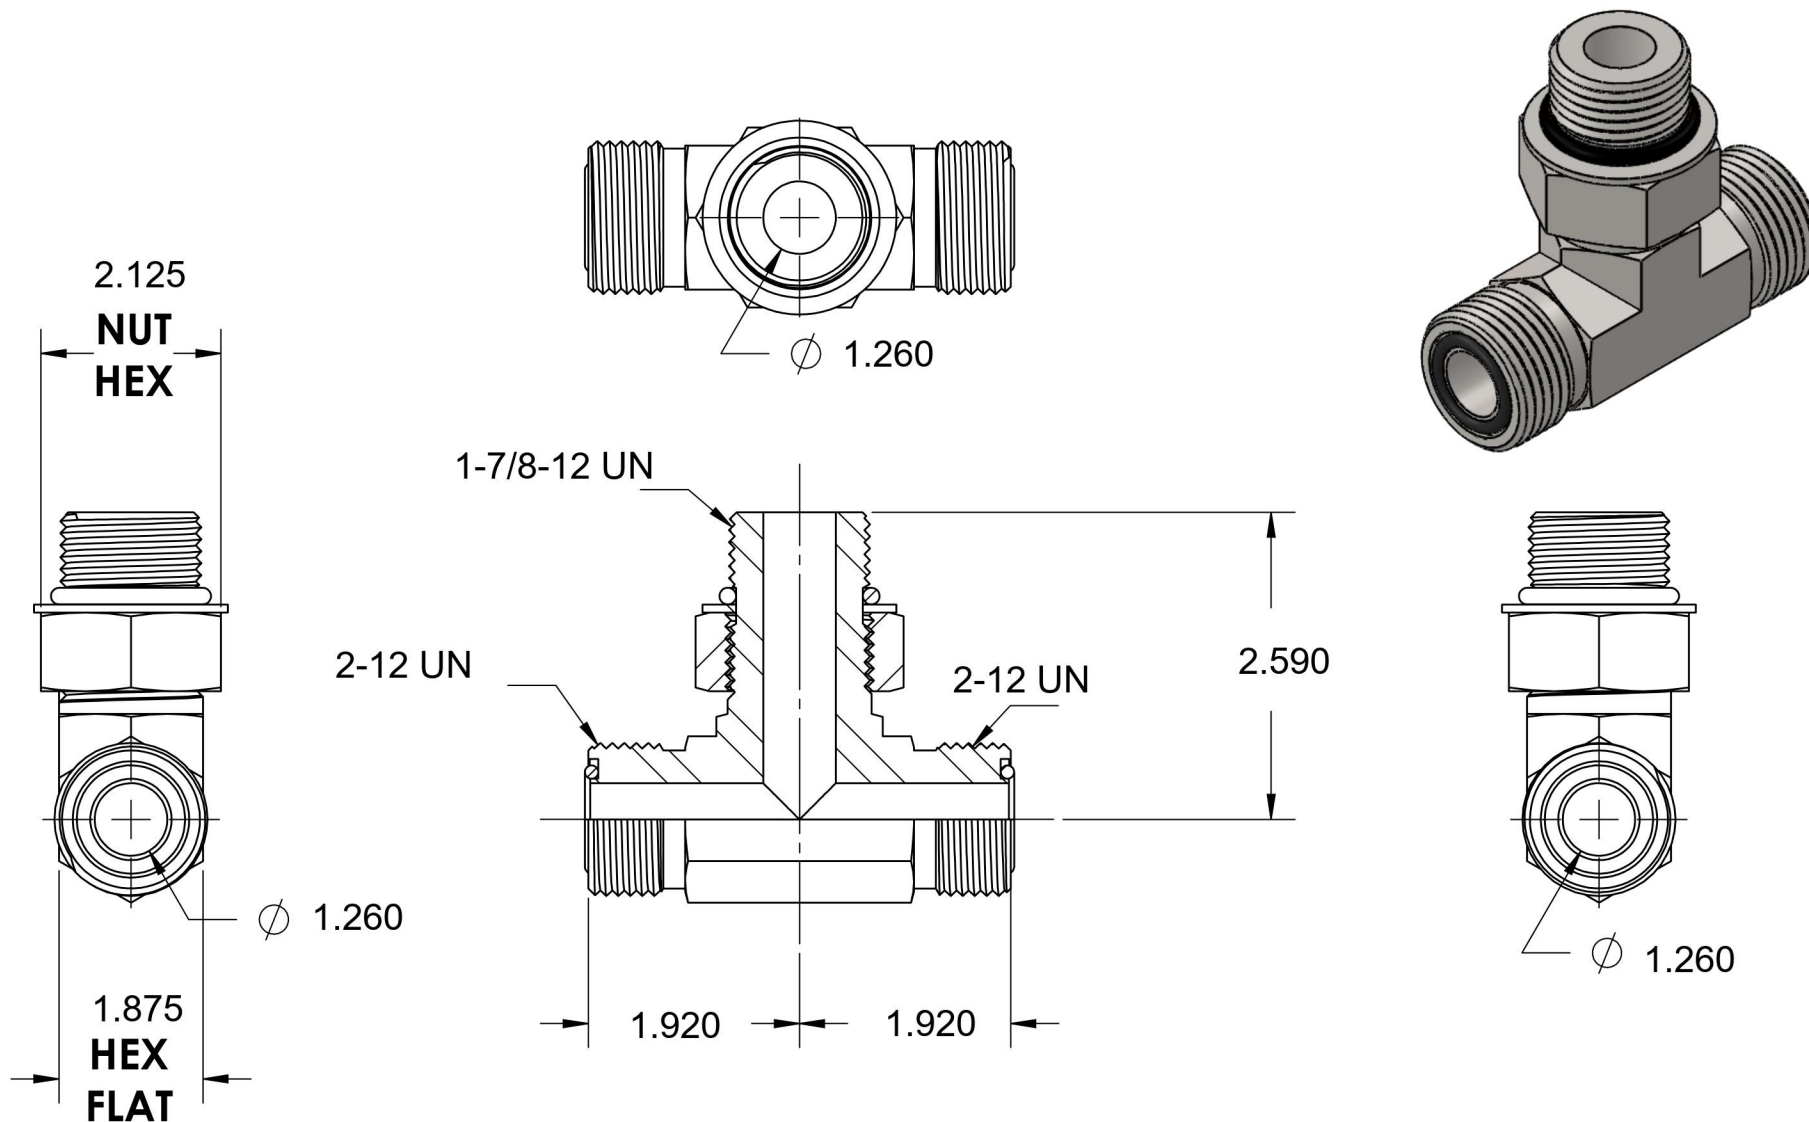

# FS6803-24-24-24-NWO-FG

Steel, SAE J1453 O-Ring Face Seal Adjustable Port Branch Tee, 1-1/2" Male ORFS x 1-1/2" Male ORFS x 1-7/8-12 Male Adjustable ORB

6701 Cochran Road  
Solon, Ohio 44139  
Phone: (440) 248-1880  
Toll Free: 1-888-331-1523

**Temperature Rating**

-40°F to 250°F

**Pressure Rating**

4000 psi

**Material**

C1045 Steel

**Finish**

Trivalent Zinc

**Industry Standards**

SAE J1453, SAE J1926-2  
SAE J515, ASTM B633

**Series**

FS6803-NWO-FG

**Series Description**

SAE J1453 O-Ring Face Seal  
Adjustable Port Branch Tee