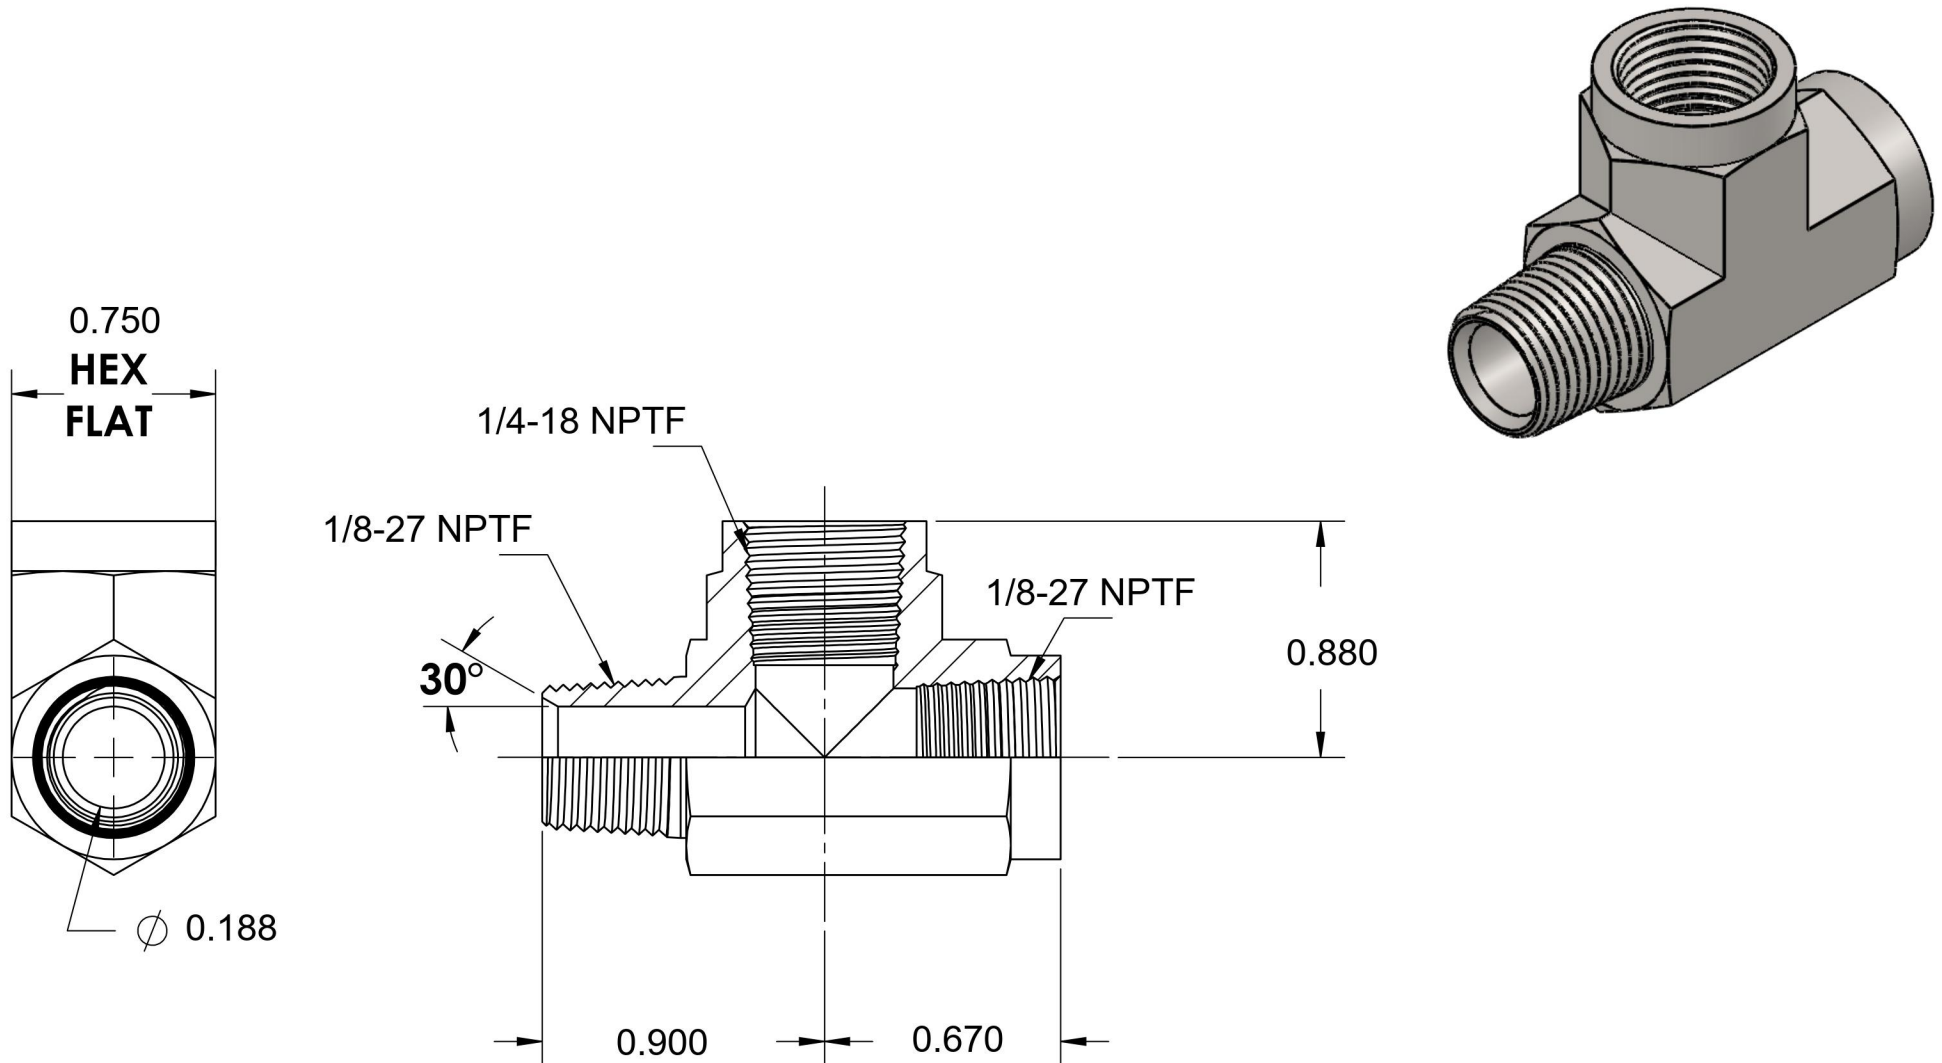

# 5602-02-02-04-FG

Steel, SAE J514 Pipe Male Run Tee, 1/8" Male NPTF 30° x 1/8" Female NPTF x 1/4" Female NPTF

6701 Cochran Road  
Solon, Ohio 44139  
Phone: (440) 248-1880  
Toll Free: 1-888-331-1523