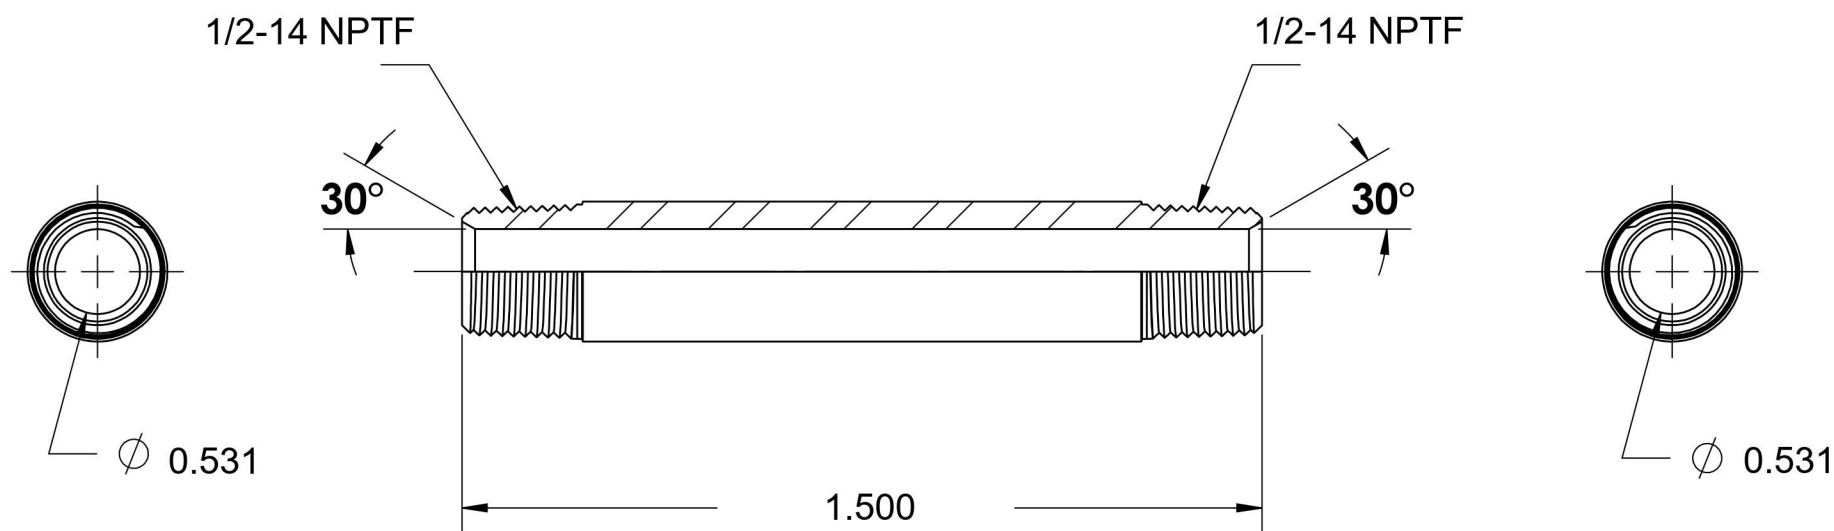

5404-N-08X1.500-SS

Stainless Steel, SAE J514 Pipe Long Nipple, 1/2" Male NPTF 30° x 1/2" Male NPTF 30°

6701 Cochran Road
Solon, Ohio 44139
Phone: (440) 248-1880
Toll Free: 1-888-331-1523

Temperature Rating	Material	Industry Standards	Series
-425°F to 1200°F	316/316L Stainless Steel	SAE J514, SAE J476	5404-N-SS
Pressure Rating	Finish		Series Description
7200 psi	Passivated		SAE J514 Pipe Long Nipple