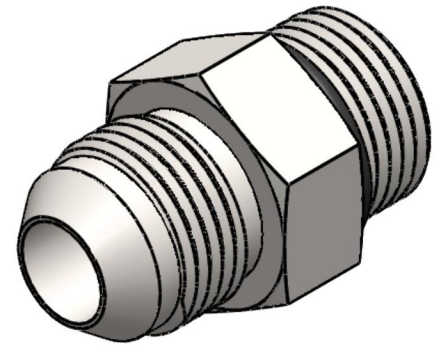

# 6400-10-16-O

Steel, SAE J514 37° Flare Port Connector, 5/8" Male JIC x 1-5/16-12 Male ORB

6701 Cochran Road  
Solon, Ohio 44139  
Phone: (440) 248-1880  
Toll Free: 1-888-331-1523

**Temperature Rating**  
-40°F to 250°F

**Pressure Rating**  
4500 psi

**Material**  
C1045 / 12L14 Steel

**Finish**  
Trivalent Zinc

**Industry Standards**  
SAE J514, SAE J1926-3  
ASTM B633

**Series**  
6400-O

**Series Description**  
SAE J514 37° Flare Port Connector