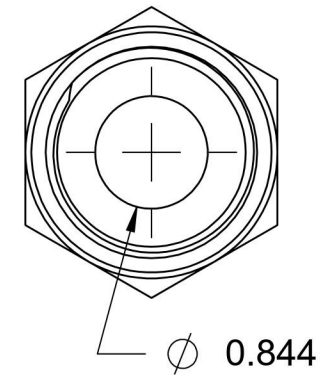

# 6400-10-16-O

Steel, SAE J514 37° Flare Port Connector, 5/8" Male JIC x 1-5/16-12 Male ORB

6701 Cochran Road  
Solon, Ohio 44139  
Phone: (440) 248-1880  
Toll Free: 1-888-331-1523

**Temperature Rating**  
-40°F to 250°F

**Pressure Rating**  
4500 psi

**Material**  
C1045 / 12L14 Steel

**Finish**  
Trivalent Zinc

**Industry Standards**  
SAE J514, SAE J1926-3  
ASTM B633

**Series**  
6400-O

**Series Description**  
SAE J514 37° Flare Port Connector