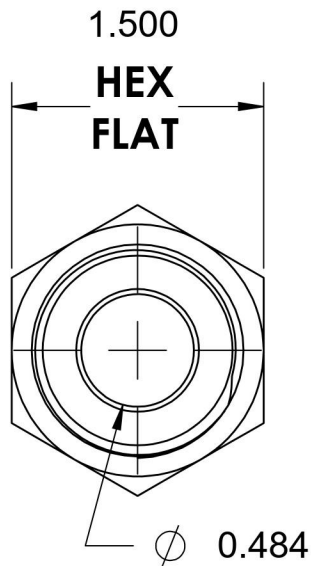

# 6400-10-16-O

Steel, SAE J514 37° Flare Port Connector, 5/8" Male JIC x 1-5/16-12 Male ORB

6701 Cochran Road  
Solon, Ohio 44139  
Phone: (440) 248-1880  
Toll Free: 1-888-331-1523

**Temperature Rating**  
-40°F to 250°F

**Pressure Rating**  
4500 psi

**Material**  
C1045 / 12L14 Steel

**Finish**  
Trivalent Zinc

**Industry Standards**  
SAE J514, SAE J1926-3  
ASTM B633

**Series**  
6400-O

**Series Description**  
SAE J514 37° Flare Port Connector