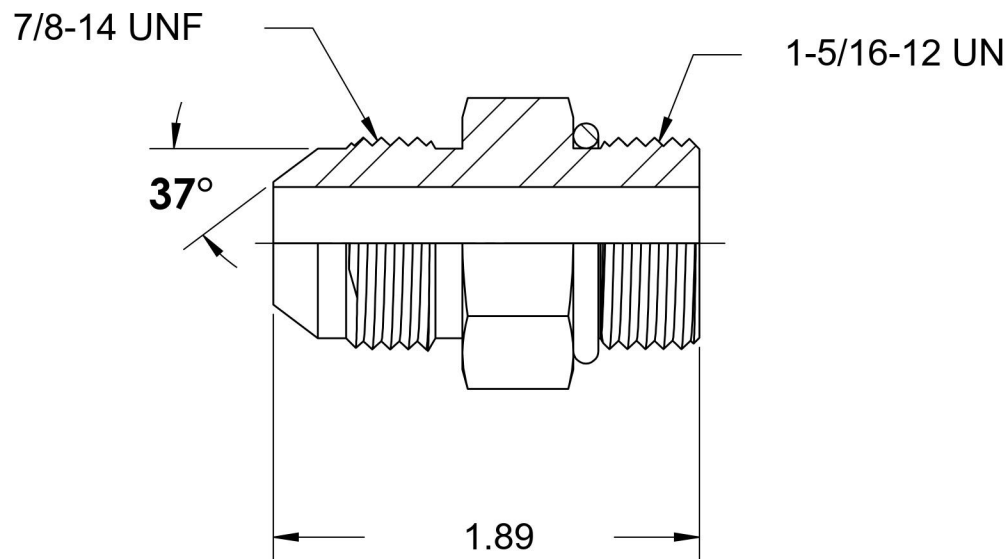

# 6400-10-16-O

Steel, SAE J514 37° Flare Port Connector, 5/8" Male JIC x 1-5/16-12 Male ORB

6701 Cochran Road  
Solon, Ohio 44139  
Phone: (440) 248-1880  
Toll Free: 1-888-331-1523

**Temperature Rating**  
-40°F to 250°F

**Pressure Rating**  
4500 psi

**Material**  
C1045 / 12L14 Steel

**Finish**  
Trivalent Zinc

**Industry Standards**  
SAE J514, SAE J1926-3  
ASTM B633

**Series**  
6400-O

**Series Description**  
SAE J514 37° Flare Port Connector