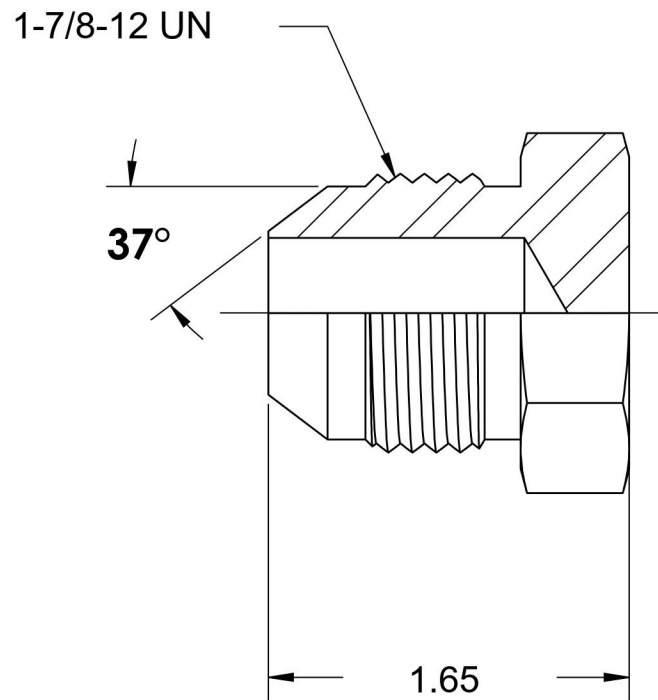

2408-24-B

Brass, SAE J514 37° Flare Plug, 1-1/2" Male JIC

6701 Cochran Road
Solon, Ohio 44139
Phone: (440) 248-1880
Toll Free: 1-888-331-1523

| | | | |
|--|---------------------------------|---------------------------------------|--|
| Temperature Rating -325°F to 400°F | Material C36000 Brass | Industry Standards SAE J514 | Series 2408-B |
| Pressure Rating 2600 psi | Finish Natural Finish | | Series Description SAE J514 37° Flare Plug |