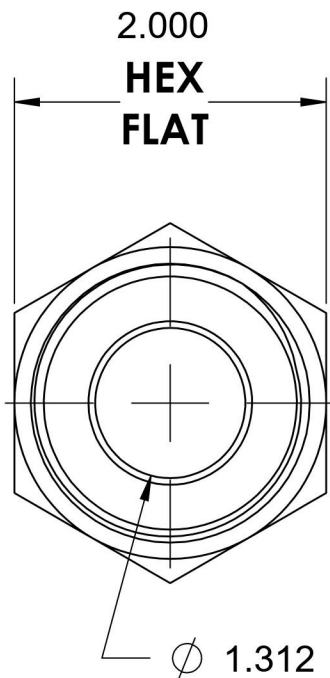

2408-24-B

Brass, SAE J514 37° Flare Plug, 1-1/2" Male JIC

6701 Cochran Road
Solon, Ohio 44139
Phone: (440) 248-1880
Toll Free: 1-888-331-1523

| | | | |
|--|---------------------------------|---------------------------------------|--|
| Temperature Rating -325°F to 400°F | Material C36000 Brass | Industry Standards SAE J514 | Series 2408-B |
| Pressure Rating 2600 psi | Finish Natural Finish | | Series Description SAE J514 37° Flare Plug |