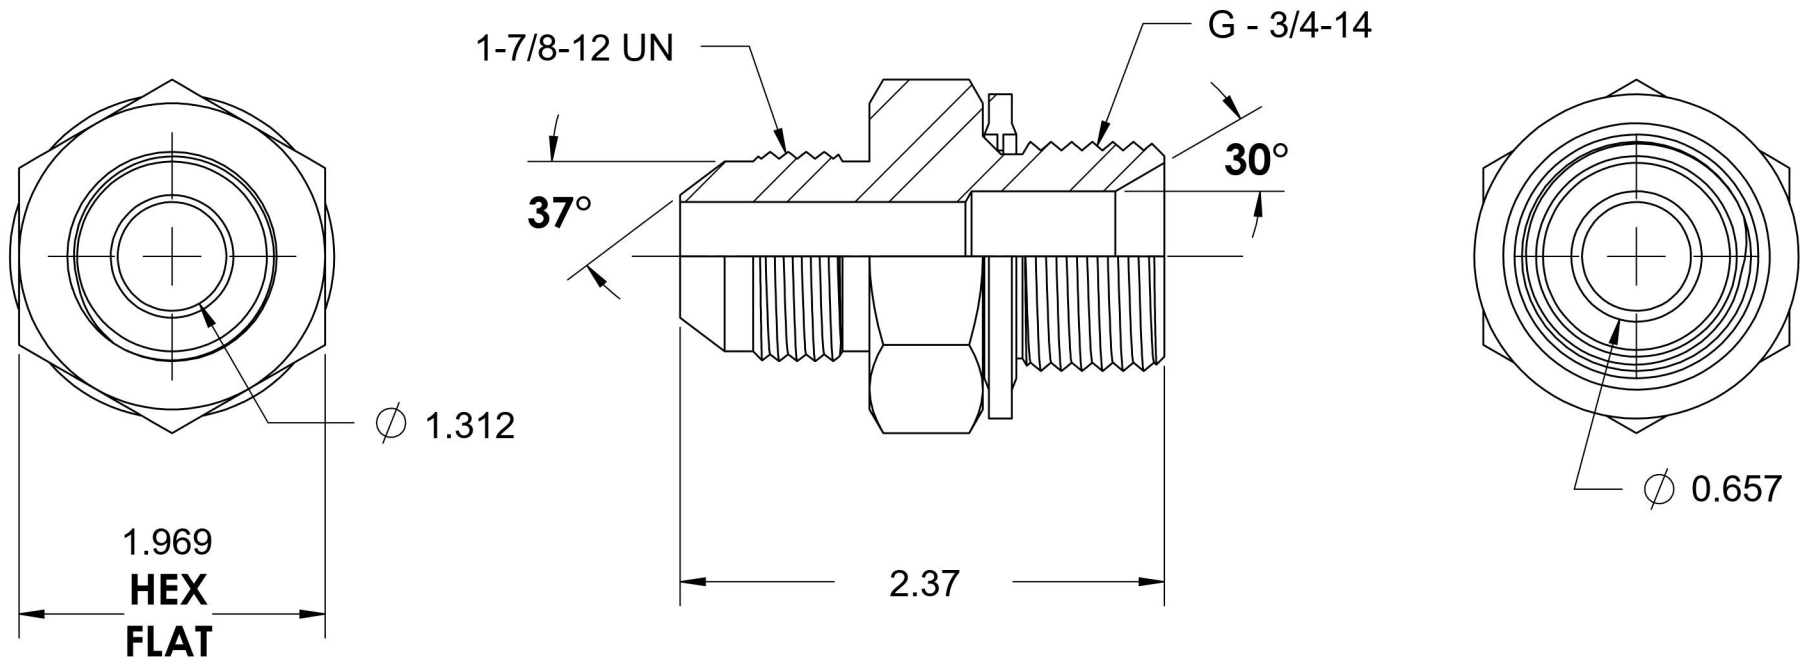

7002-24-12-BS

Steel, SAE J514 37° Flare BSPP Type (D) Bonded Seal Port/Line Adapter, 1-1/2" Male JIC x 3/4-14 Male BSPP 60° Line/Port

6701 Cochran Road
Solon, Ohio 44139
Phone: (440) 248-1880
Toll Free: 1-888-331-1523

Temperature Rating	Material	Industry Standards	Series
-22°F to 257°F	C1045/12L14 Steel	SAE J514, ISO 1179	7002-BS
Pressure Rating	Finish	ASTM B633	Series Description
2900 psi	Trivalent Zinc		SAE J514 37° Flare BSPP Type (D) Bonded Seal Port/Line Adapter