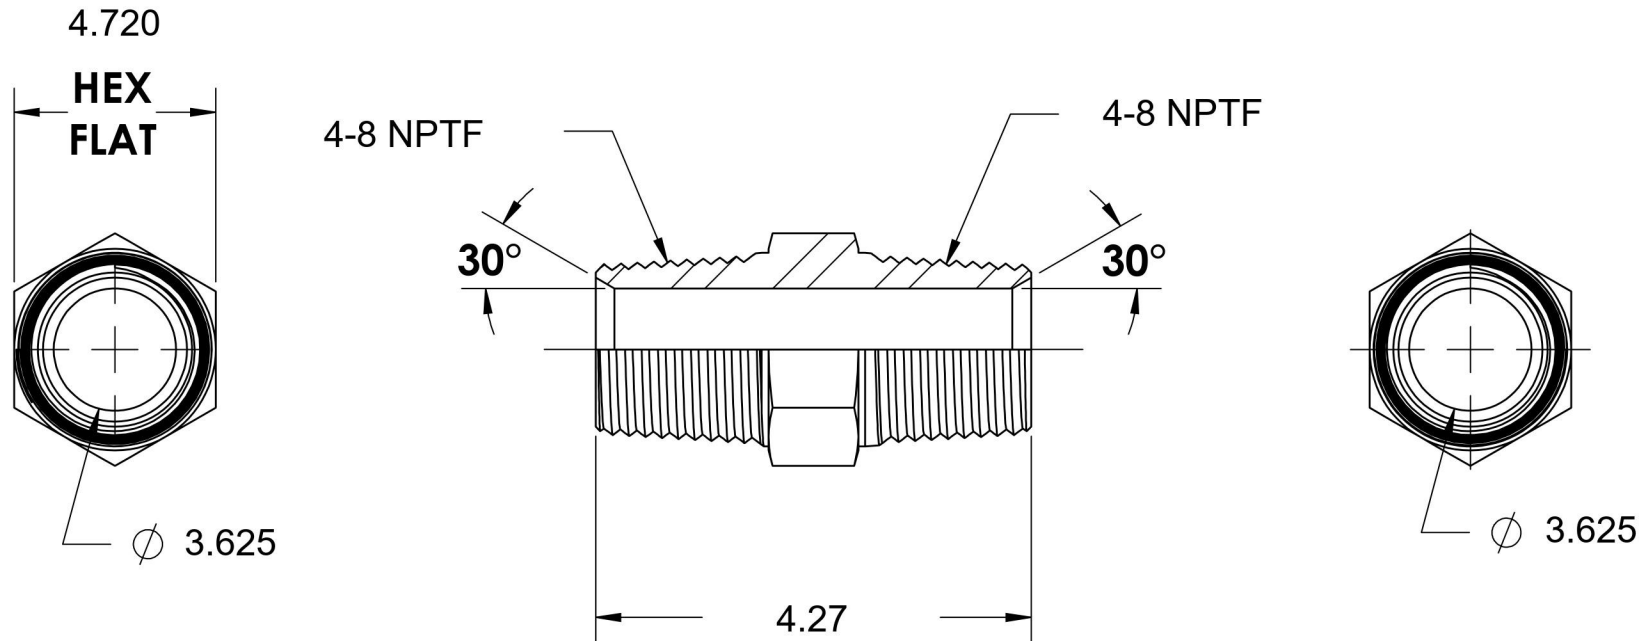

# 5404-64-64

Steel, SAE J514 Pipe Nipple, 4" Male NPTF 30° x 4" Male NPTF 30°

6701 Cochran Road  
Solon, Ohio 44139  
Phone: (440) 248-1880  
Toll Free: 1-888-331-1523

<b>Temperature Rating</b> -65°F to 500°F	<b>Material</b> C1045/12L14 Steel	<b>Industry Standards</b> SAE J514 , SAE J476 ASTM B633	<b>Series</b> 5404
<b>Pressure Rating</b> Not Available	<b>Finish</b> Trivalent Zinc		<b>Series Description</b> SAE J514 Pipe Nipple