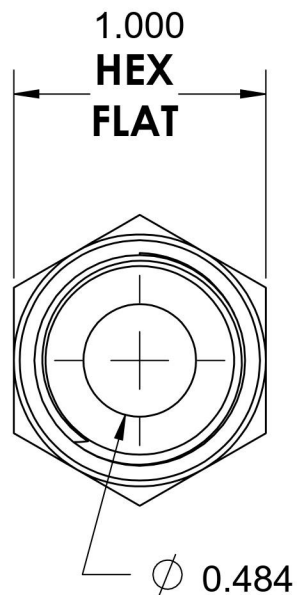

6401-10-06-O-SS

Stainless Steel, SAE J1926 O-Ring Boss Male Adapter, 7/8-14 Male ORB x 3/8" Male NPTF 30°

6701 Cochran Road
Solon, Ohio 44139
Phone: (440) 248-1880
Toll Free: 1-888-331-1523

Temperature Rating	Material	Industry Standards	Series
-40°F to 250°F	316/316L Stainless Steel	SAE J1926-3, SAE J476 SAE J515	6401-O-SS
Pressure Rating	Finish		Series Description
6000 psi	Passivated		SAE J1926 O-Ring Boss Male Adapter