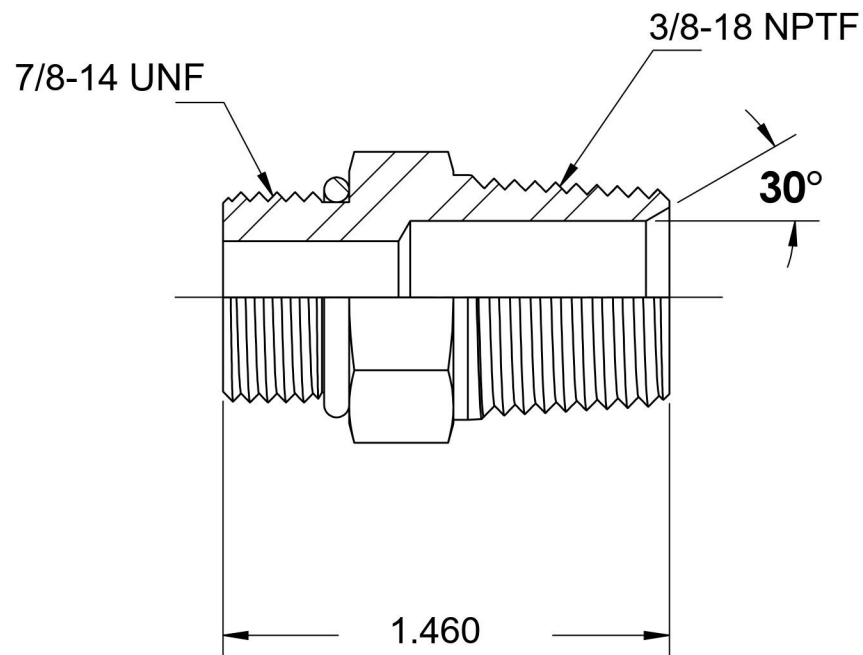

6401-10-06-O-SS

Stainless Steel, SAE J1926 O-Ring Boss Male Adapter, 7/8-14 Male ORB x 3/8" Male NPTF 30°

6701 Cochran Road
Solon, Ohio 44139
Phone: (440) 248-1880
Toll Free: 1-888-331-1523

Temperature Rating	Material	Industry Standards	Series
-40°F to 250°F	316/316L Stainless Steel	SAE J1926-3, SAE J476 SAE J515	6401-O-SS
Pressure Rating	Finish		Series Description
6000 psi	Passivated		SAE J1926 O-Ring Boss Male Adapter