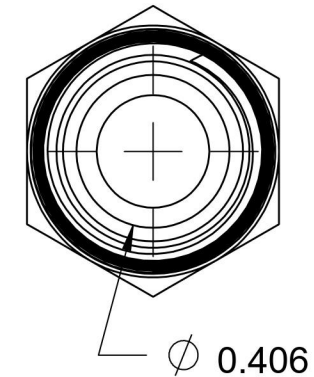

6401-10-06-O-SS

Stainless Steel, SAE J1926 O-Ring Boss Male Adapter, 7/8-14 Male ORB x 3/8" Male NPTF 30°

6701 Cochran Road
Solon, Ohio 44139
Phone: (440) 248-1880
Toll Free: 1-888-331-1523

Temperature Rating	Material	Industry Standards	Series
-40°F to 250°F	316/316L Stainless Steel	SAE J1926-3, SAE J476 SAE J515	6401-O-SS
Pressure Rating	Finish		Series Description
6000 psi	Passivated		SAE J1926 O-Ring Boss Male Adapter