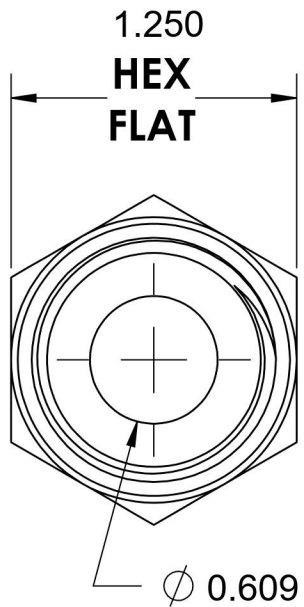

# 6405-12-08-O

Steel, SAE J1926 O-Ring Boss Female Adapter, 1-1/16-12 Male ORB x 1/2" Female NPTF

6701 Cochran Road  
Solon, Ohio 44139  
Phone: (440) 248-1880  
Toll Free: 1-888-331-1523

<b>Temperature Rating</b>	<b>Material</b>	<b>Industry Standards</b>	<b>Series</b>
-40°F to 250°F	C1045 / 12L14 Steel	SAE J1926-3, SAE J476 SAE J515, ASTM B633	6405-O
<b>Pressure Rating</b>	<b>Finish</b>		<b>Series Description</b>
5000 psi	Trivalent Zinc		SAE J1926 O-Ring Boss Female Adapter