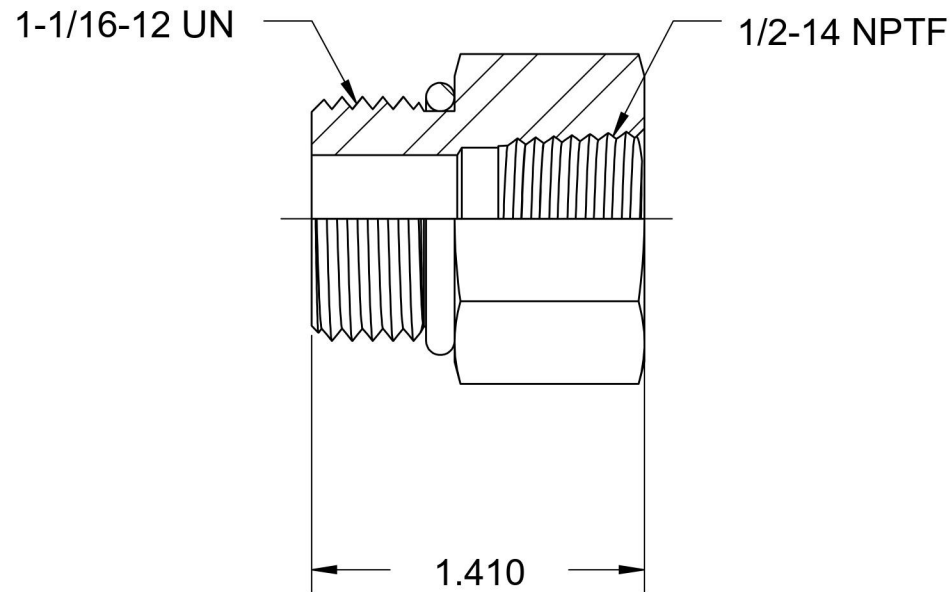

# 6405-12-08-O

Steel, SAE J1926 O-Ring Boss Female Adapter, 1-1/16-12 Male ORB x 1/2" Female NPTF

6701 Cochran Road  
Solon, Ohio 44139  
Phone: (440) 248-1880  
Toll Free: 1-888-331-1523

<b>Temperature Rating</b>	<b>Material</b>	<b>Industry Standards</b>	<b>Series</b>
-40°F to 250°F	C1045 / 12L14 Steel	SAE J1926-3, SAE J476 SAE J515, ASTM B633	6405-O
<b>Pressure Rating</b>	<b>Finish</b>		<b>Series Description</b>
5000 psi	Trivalent Zinc		SAE J1926 O-Ring Boss Female Adapter