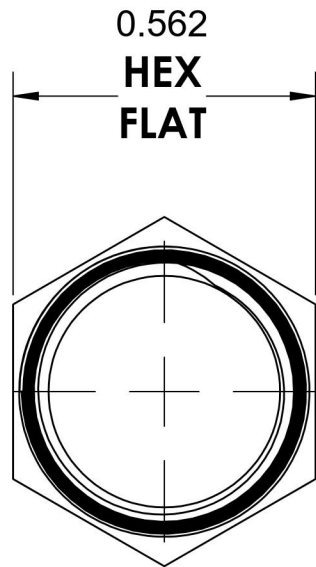

# 5406-P-04-B

Brass, SAE J531 Pipe Hex Head Plug, 1/4" Male NPTF

6701 Cochran Road  
Solon, Ohio 44139  
Phone: (440) 248-1880  
Toll Free: 1-888-331-1523

<b>Temperature Rating</b> -325°F to 400°F	<b>Material</b> C36000 Brass	<b>Industry Standards</b> SAE J531, SAE J476	<b>Series</b> 5406-P-B
<b>Pressure Rating</b> 3900 psi	<b>Finish</b> Natural Finish		<b>Series Description</b> SAE J531 Pipe Hex Head Plug