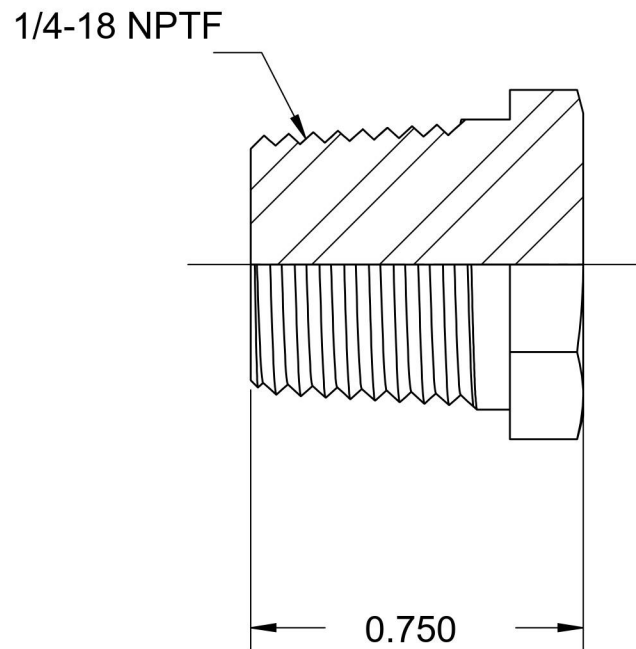

# 5406-P-04-B

Brass, SAE J531 Pipe Hex Head Plug, 1/4" Male NPTF

6701 Cochran Road  
Solon, Ohio 44139  
Phone: (440) 248-1880  
Toll Free: 1-888-331-1523

<b>Temperature Rating</b> -325°F to 400°F	<b>Material</b> C36000 Brass	<b>Industry Standards</b> SAE J531, SAE J476	<b>Series</b> 5406-P-B
<b>Pressure Rating</b> 3900 psi	<b>Finish</b> Natural Finish		<b>Series Description</b> SAE J531 Pipe Hex Head Plug