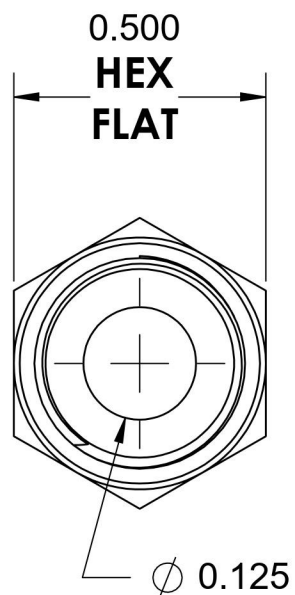

6401-03-02-O

Steel, SAE J1926 O-Ring Boss Male Adapter, 3/8-24 Male ORB x 1/8" Male NPTF 30°

6701 Cochran Road
Solon, Ohio 44139
Phone: (440) 248-1880
Toll Free: 1-888-331-1523

Temperature Rating

-40°F to 250°F