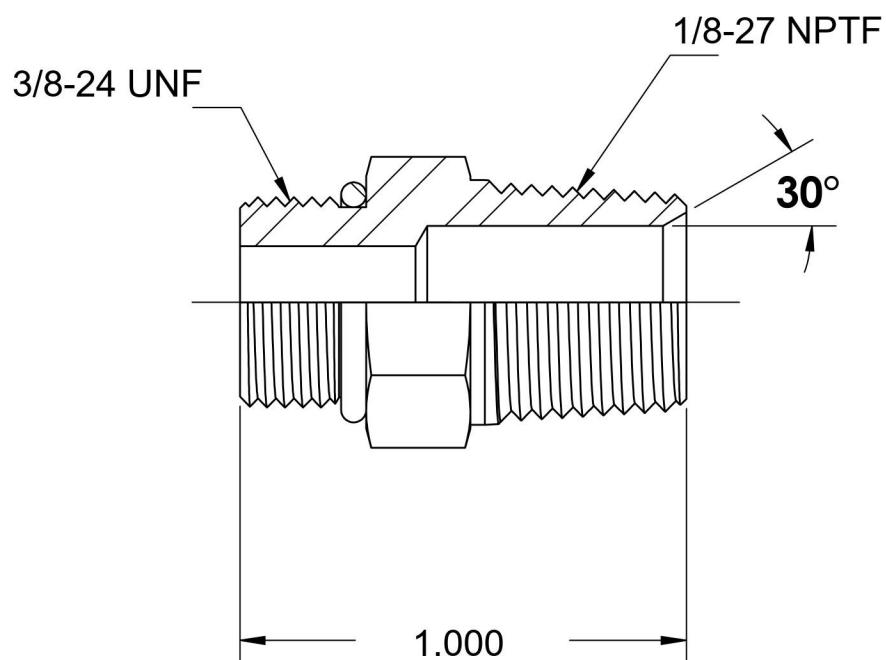

6401-03-02-O

Steel, SAE J1926 O-Ring Boss Male Adapter, 3/8-24 Male ORB x 1/8" Male NPTF 30°

6701 Cochran Road
Solon, Ohio 44139
Phone: (440) 248-1880
Toll Free: 1-888-331-1523

Temperature Rating

-40°F to 250°F

Pressure Rating

6000 psi

Material

C1045 / 12L14 Steel

Finish

Trivalent Zinc

Industry Standards

SAE J1926-3, SAE J476
SAE J515, ASTM B633

Series

6401-O

Series Description

SAE J1926 O-Ring Boss
Male Adapter