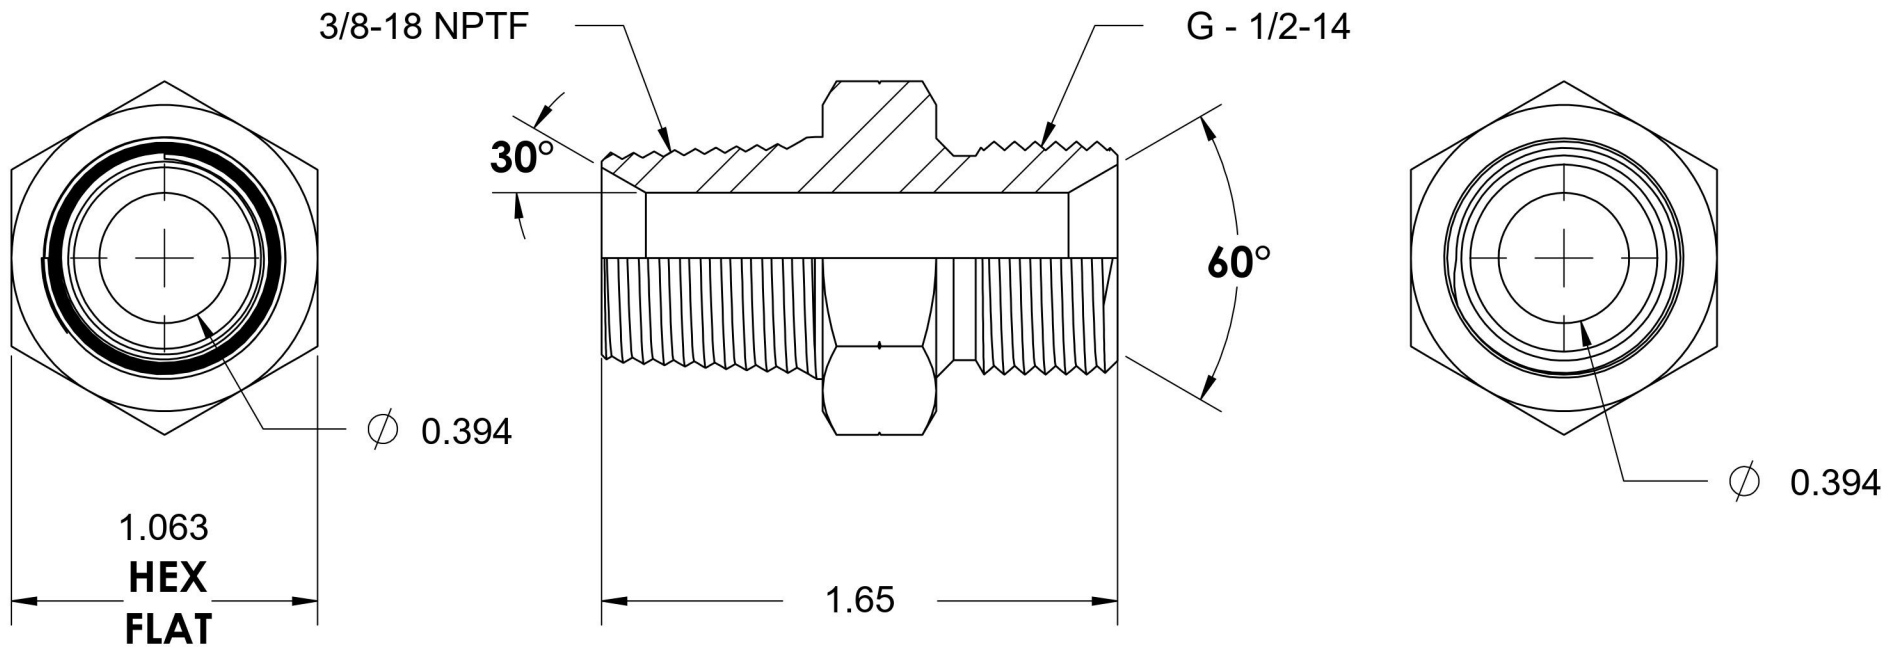

7032-06-08-B

Brass, SAE J476 Pipe Male BSPP Port/Line Adapter, 3/8" Male NPTF 30° x 1/2-14 Male BSPP 60° Line/Port

6701 Cochran Road
Solon, Ohio 44139
Phone: (440) 248-1880
Toll Free: 1-888-331-1523

Temperature Rating -325°F to 400°F	Material C36000 Brass	Industry Standards SAE J514, ISO 1179	Series 7032-B
Pressure Rating 1800 psi	Finish Natural Finish	ISO 8434-6	Series Description SAE J476 Pipe Male BSPP Port/Line Adapter