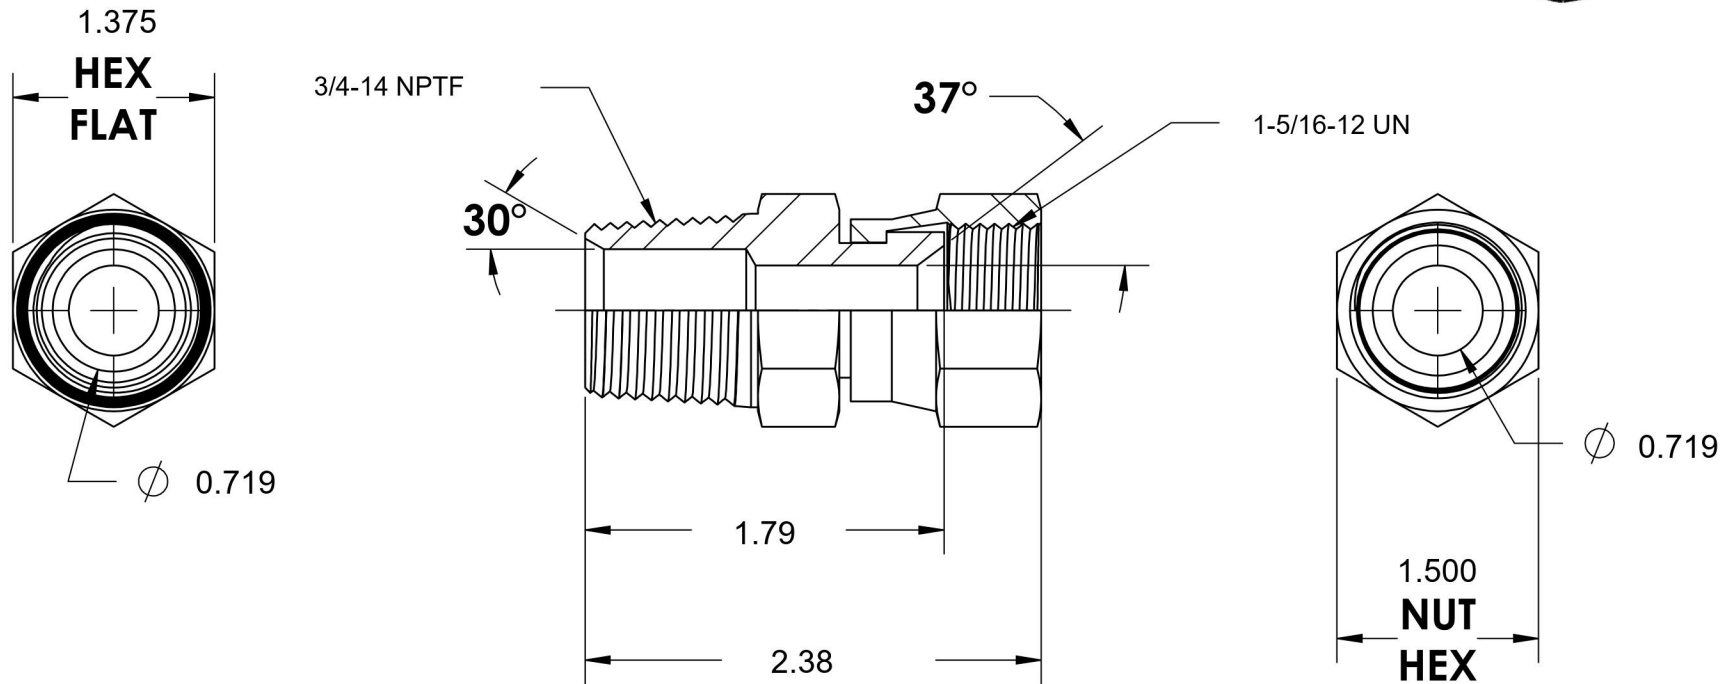

# 6505-12-16-SS

Stainless Steel, SAE J514 37° Flare Swivel Male Connector, 3/4" Male NPTF 30° x 1" Female JIC Swivel

6701 Cochran Road  
Solon, Ohio 44139  
Phone: (440) 248-1880  
Toll Free: 1-888-331-1523

<b>Temperature Rating</b> -425°F to 1200°F	<b>Material</b> 316/316L Stainless Steel	<b>Industry Standards</b> SAE J514 , SAE J476	<b>Series</b> 6505-SS
<b>Pressure Rating</b> 3600 psi	<b>Finish</b> Passivated		<b>Series Description</b> SAE J514 37° Flare Swivel Male Connector