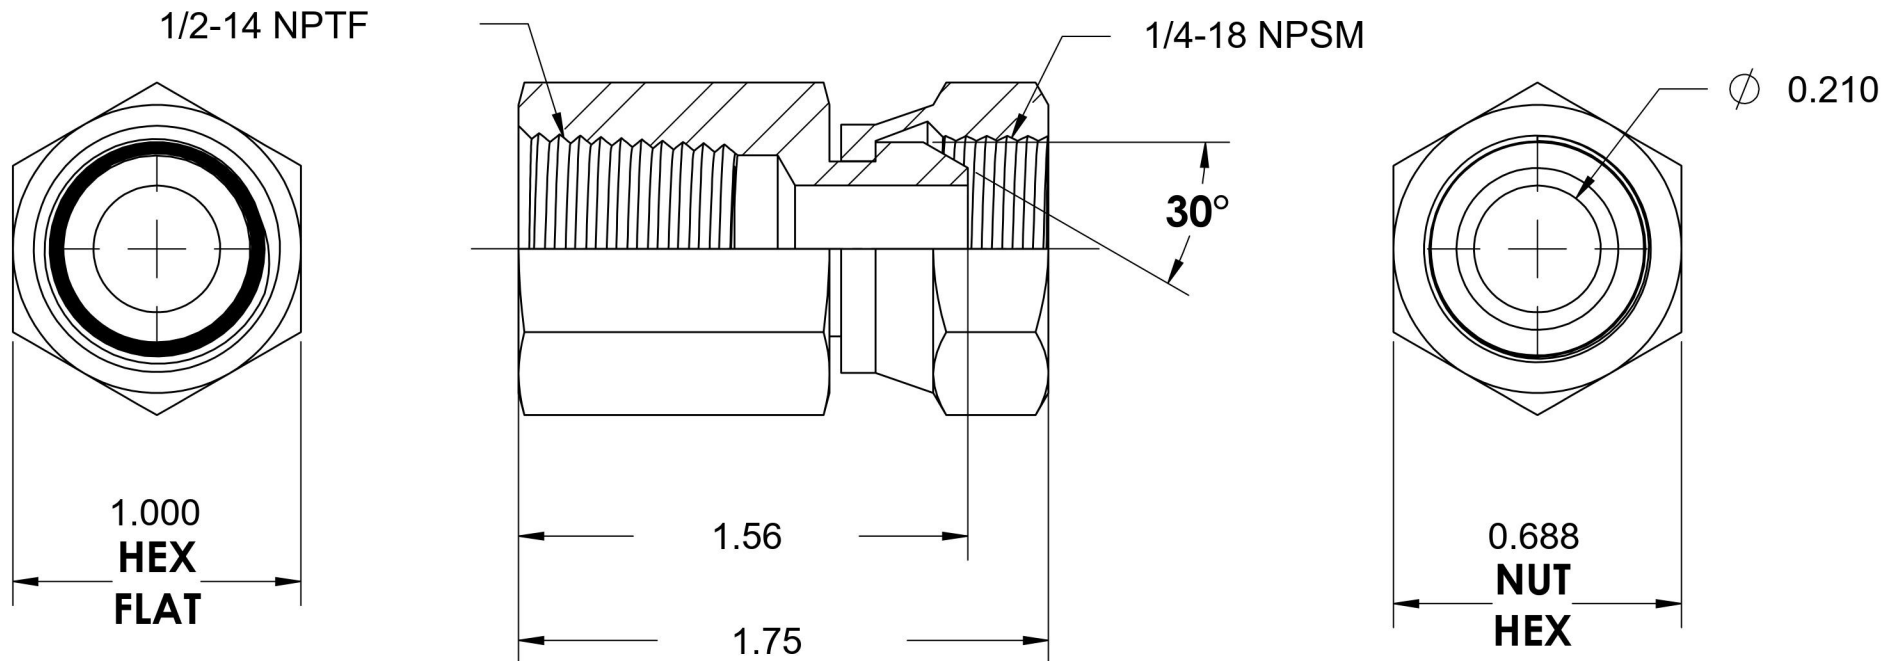

1405-08-04

Steel, SAE J514 NPSM Swivel Female Connector, 1/2" Female NPTF x 1/4" Female NPSM Swivel

6701 Cochran Road
Solon, Ohio 44139
Phone: (440) 248-1880
Toll Free: 1-888-331-1523

Temperature Rating

-65°F to 500°F

Series

1405

Series Description

SAE J514 NPSM Swivel
Female Connector