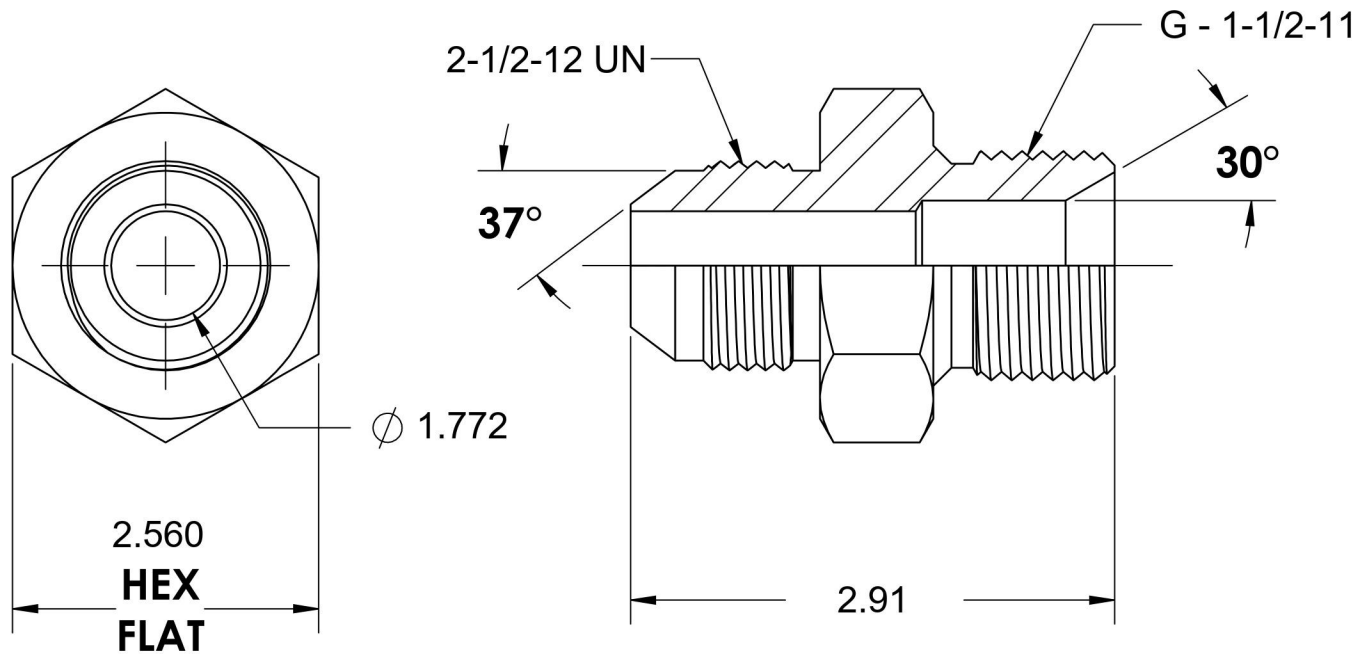

7002-32-24

Steel, SAE J514 37° Flare Male BSPP Port/Line Connector, 2" Male JIC x 1-1/2-11 Male BSPP 60° Line/Port

6701 Cochran Road
Solon, Ohio 44139
Phone: (440) 248-1880
Toll Free: 1-888-331-1523

Temperature Rating	Material	Industry Standards	Series
-65°F to 500°F	C1045/12L14 Steel	SAE J514, ISO 1179	7002
Pressure Rating	Finish	ISO 8434-6, ASTM B633	Series Description
1500 psi	Trivalent Zinc		SAE J514 37° Flare Male BSPP Port/Line Connector