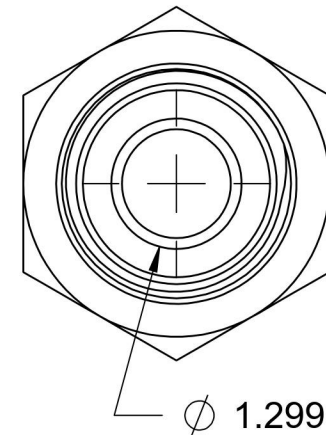

7002-32-24

Steel, SAE J514 37° Flare Male BSPP Port/Line Connector, 2" Male JIC x 1-1/2-11 Male BSPP 60° Line/Port

6701 Cochran Road
Solon, Ohio 44139
Phone: (440) 248-1880
Toll Free: 1-888-331-1523

Temperature Rating	Material	Industry Standards	Series
-65°F to 500°F	C1045/12L14 Steel	SAE J514, ISO 1179	7002
Pressure Rating	Finish	ISO 8434-6, ASTM B633	Series Description
1500 psi	Trivalent Zinc		SAE J514 37° Flare Male BSPP Port/Line Connector