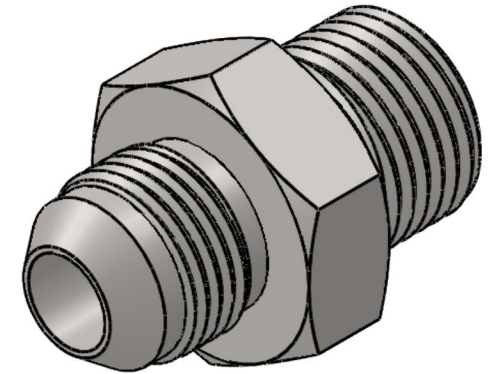

7002-32-24

Steel, SAE J514 37° Flare Male BSPP Port/Line Connector, 2" Male JIC x 1-1/2-11 Male BSPP 60° Line/Port

6701 Cochran Road
Solon, Ohio 44139
Phone: (440) 248-1880
Toll Free: 1-888-331-1523

Temperature Rating	Material	Industry Standards	Series
-65°F to 500°F	C1045/12L14 Steel	SAE J514, ISO 1179	7002
Pressure Rating	Finish	ISO 8434-6, ASTM B633	Series Description
1500 psi	Trivalent Zinc		SAE J514 37° Flare Male BSPP Port/Line Connector