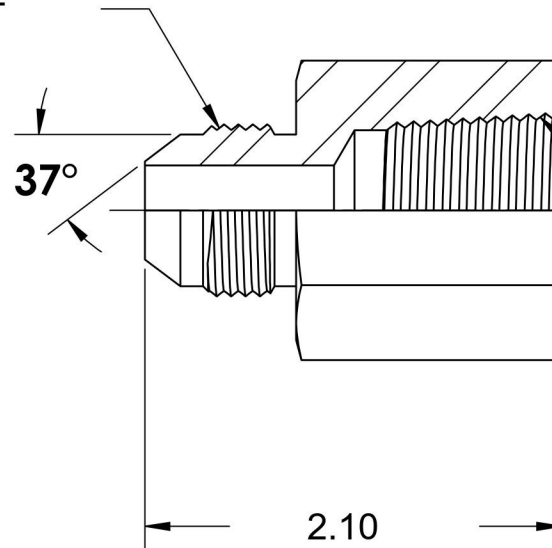

# 2405-08-16-SS

Stainless Steel, SAE J514 Flared Tube Female Connector, 1/2" Male JIC x 1" Female NPTF

3/4-16 UNF

1-11-1/2 NPTF

6701 Cochran Road  
Solon, Ohio 44139  
Phone: (440) 248-1880  
Toll Free: 1-888-331-1523

**Temperature Rating**

-425°F to 1200°F

**Material**

316/316L Stainless Steel

**Industry Standards**

SAE J514 , SAE J476

**Series**

2405-SS

**Pressure Rating**

3000 psi

**Finish**

Passivated

**Series Description**

SAE J514 Flared Tube  
Female Connector