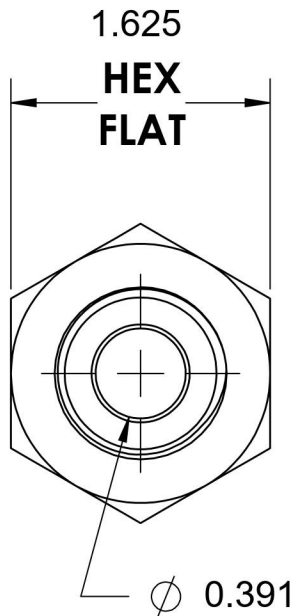

# 2405-08-16-SS

Stainless Steel, SAE J514 Flared Tube Female Connector, 1/2" Male JIC x 1" Female NPTF

3/4-16 UNF

1-11-1/2 NPTF

6701 Cochran Road  
Solon, Ohio 44139  
Phone: (440) 248-1880  
Toll Free: 1-888-331-1523