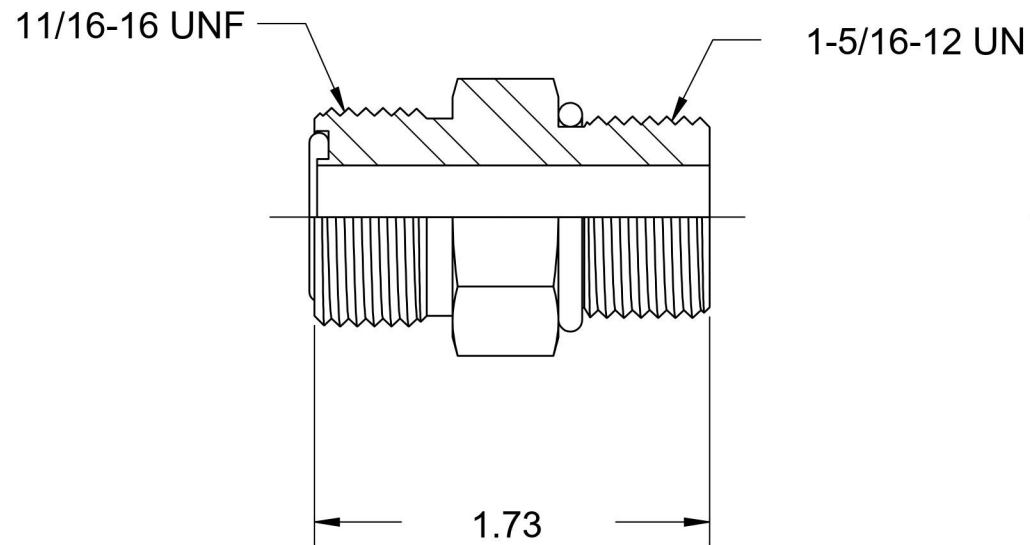

# FS6400-06-16-O

Steel, SAE J1453 O-Ring Face Seal Port Connector, 3/8" Male ORFS x 1-5/16-12 Male ORB

6701 Cochran Road  
Solon, Ohio 44139  
Phone: (440) 248-1880  
Toll Free: 1-888-331-1523

**Temperature Rating**

-40°F to 250°F

**Pressure Rating**

6000 psi

**Material**

C1045 / 12L14 Steel

**Finish**

Trivalent Zinc

**Industry Standards**