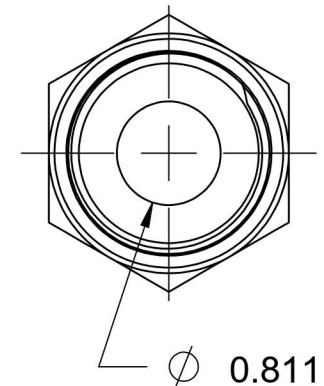

# FS6400-06-16-O

Steel, SAE J1453 O-Ring Face Seal Port Connector, 3/8" Male ORFS x 1-5/16-12 Male ORB

6701 Cochran Road  
Solon, Ohio 44139  
Phone: (440) 248-1880  
Toll Free: 1-888-331-1523

**Temperature Rating**

-40°F to 250°F

**Pressure Rating**

6000 psi

**Material**

C1045 / 12L14 Steel

**Finish**

Trivalent Zinc

**Industry Standards**