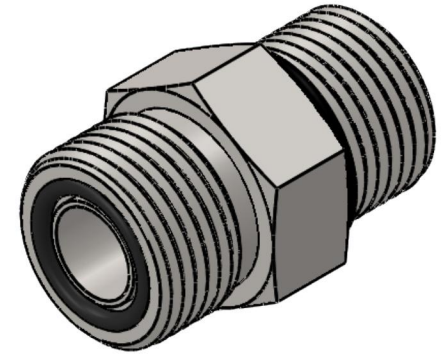

# FS6400-06-16-O

Steel, SAE J1453 O-Ring Face Seal Port Connector, 3/8" Male ORFS x 1-5/16-12 Male ORB

6701 Cochran Road  
Solon, Ohio 44139  
Phone: (440) 248-1880  
Toll Free: 1-888-331-1523

**Temperature Rating**

-40°F to 250°F

**Pressure Rating**

6000 psi

**Material**

C1045 / 12L14 Steel

**Finish**

Trivalent Zinc

**Industry Standards**

SAE J1453, SAE J1926-2  
ASTM B633

**Series**

FS6400-O

**Series Description**

SAE J1453 O-Ring Face Seal  
Port Connector