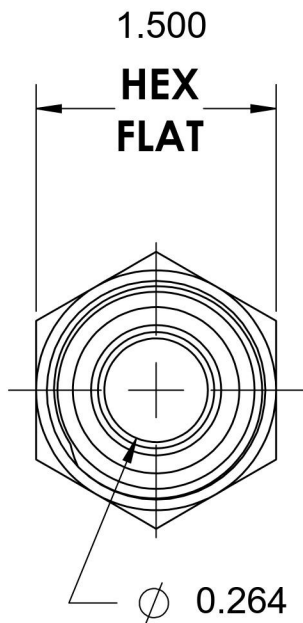

# FS6400-06-16-O

Steel, SAE J1453 O-Ring Face Seal Port Connector, 3/8" Male ORFS x 1-5/16-12 Male ORB

6701 Cochran Road  
Solon, Ohio 44139  
Phone: (440) 248-1880  
Toll Free: 1-888-331-1523

**Temperature Rating**

-40°F to 250°F

**Pressure Rating**

6000 psi

**Material**

C1045 / 12L14 Steel

**Finish**

Trivalent Zinc

**Industry Standards**