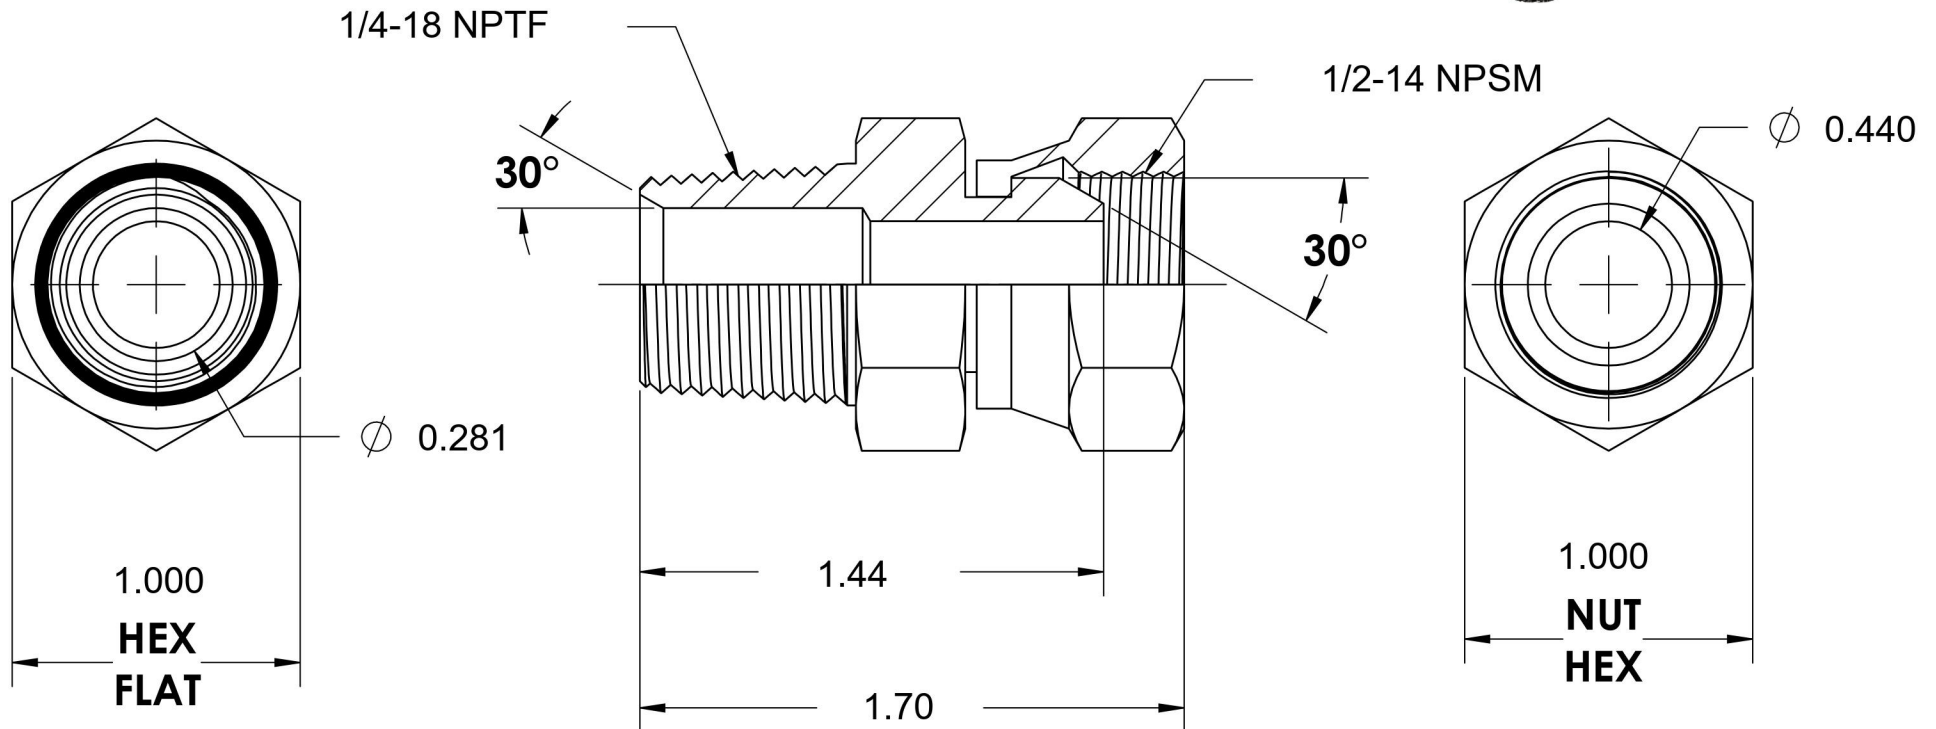

# 1404-04-08

Steel, SAE J514 NPSM Swivel Male Connector, 1/4" Male NPTF 30° x 1/2" Female NPSM Swivel

6701 Cochran Road  
Solon, Ohio 44139  
Phone: (440) 248-1880  
Toll Free: 1-888-331-1523

**Temperature Rating**

-65°F to 500°F

**Pressure Rating**

5000 psi

**Material**

C1045/12L14 Steel

**Finish**

Trivalent Zinc

**Industry Standards**

SAE J514, SAE J476  
ASTM B633

**Series**

1404

**Series Description**

SAE J514 NPSM Swivel Male Connector