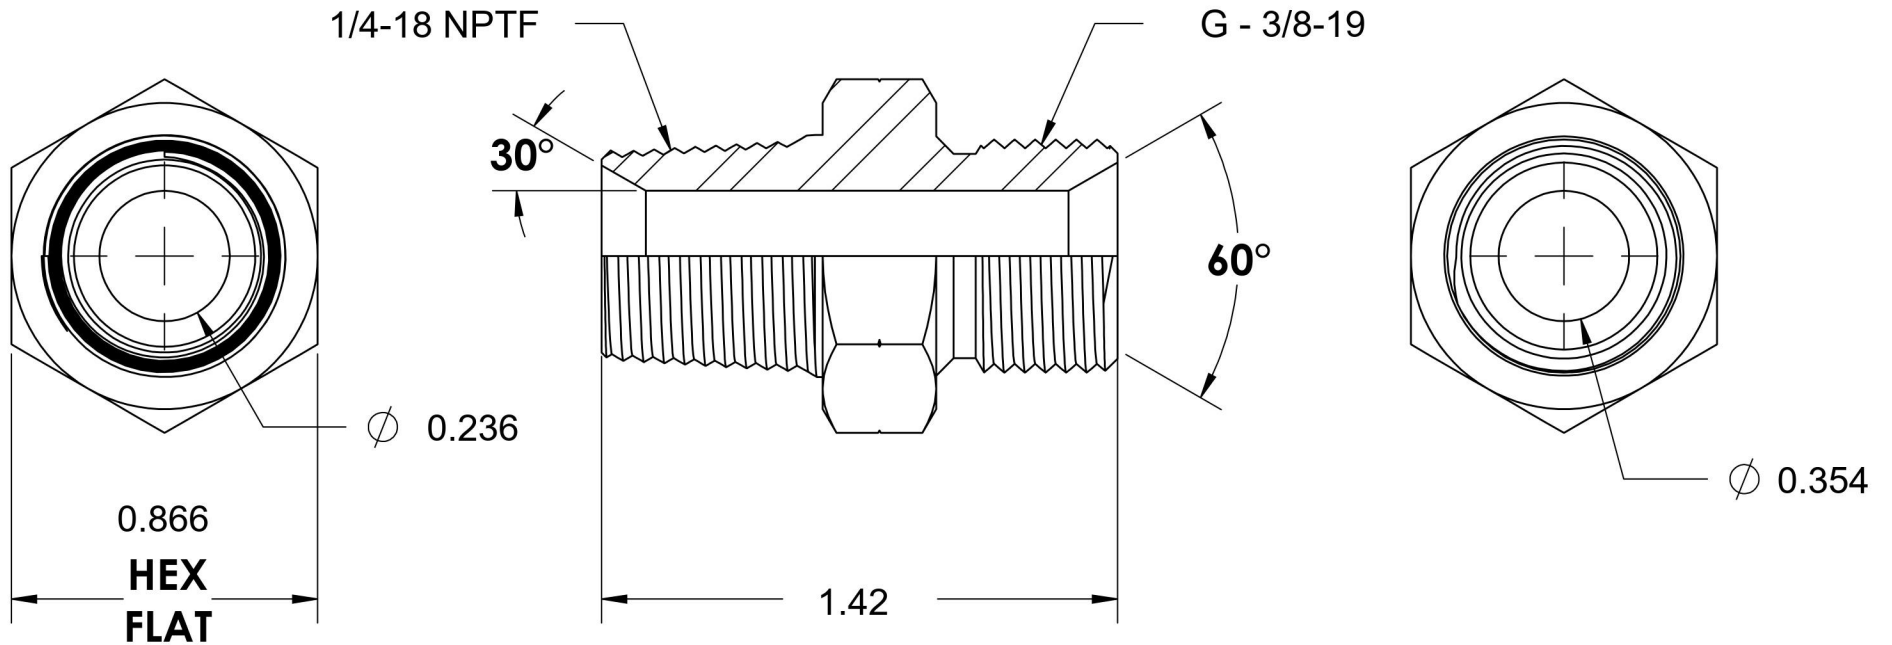

# 7032-04-06

Steel, SAE J476 Pipe Male BSPP Port/Line Adapter, 1/4" Male NPTF 30° x 3/8-19 Male BSPP 60° Line/Port

6701 Cochran Road  
Solon, Ohio 44139  
Phone: (440) 248-1880  
Toll Free: 1-888-331-1523

<b>Temperature Rating</b>	<b>Material</b>	<b>Industry Standards</b>	<b>Series</b>
-65°F to 500°F	C1045 / 12L14 Steel	SAE J476, ISO 1179	7032
<b>Pressure Rating</b>	<b>Finish</b>	ISO 8434-6, ASTM B633	<b>Series Description</b>
5100 psi	Trivalent Zinc		SAE J476 Pipe Male BSPP Port/Line Adapter