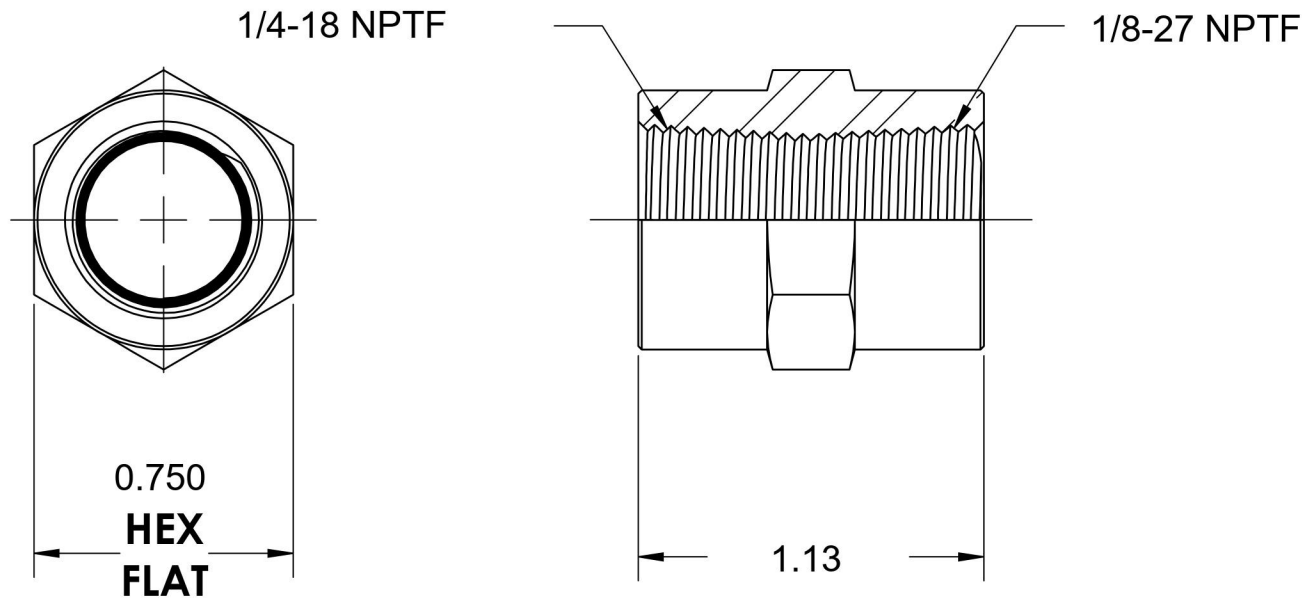

5000-04-02-SS

Stainless Steel, SAE J514 Pipe Hex Coupling, 1/4" Female NPTF x 1/8" Female NPTF

6701 Cochran Road
Solon, Ohio 44139
Phone: (440) 248-1880
Toll Free: 1-888-331-1523

Temperature Rating -425°F to 1200°F	Material 316/316L Stainless Steel	Industry Standards SAE J514 , SAE J476	Series 5000-SS
Pressure Rating 6000 psi	Finish Passivated		Series Description SAE J514 Pipe Hex Coupling