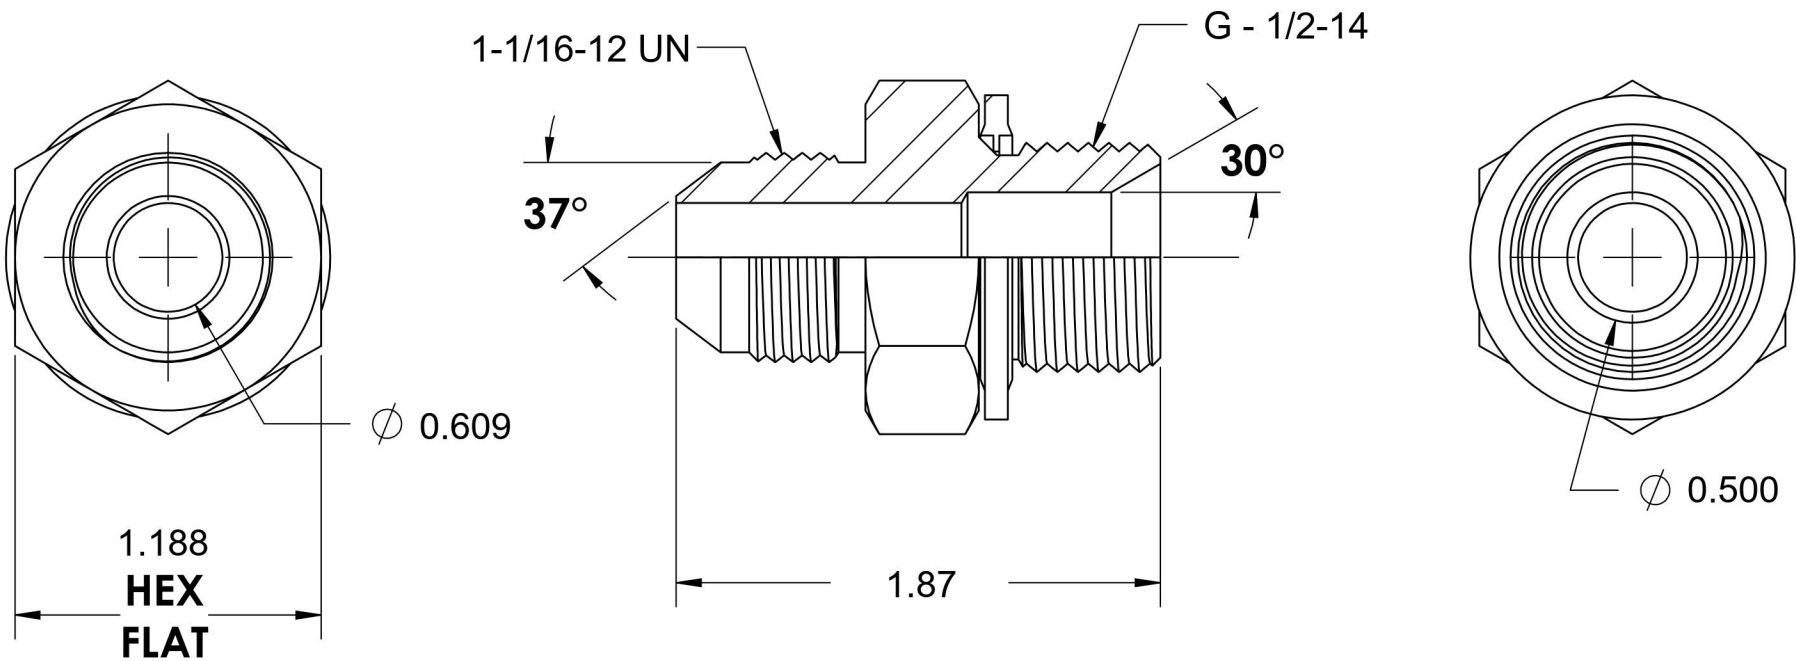

# 7002-12-08-BS

Steel, SAE J514 37° Flare BSPP Type (D) Bonded Seal Port/Line Adapter, 3/4" Male JIC x 1/2-14 Male BSPP 60° Line/Port

6701 Cochran Road  
Solon, Ohio 44139  
Phone: (440) 248-1880  
Toll Free: 1-888-331-1523

Temperature Rating	-22°F to 257°F	Material	C1045/12L14 Steel	Industry Standards	SAE J514, ISO 1179	Series	7002-BS
Pressure Rating	2900 psi	Finish	Trivalent Zinc	ASTM B633		Series Description	SAE J514 37° Flare BSPP Type (D) Bonded Seal Port/Line Adapter