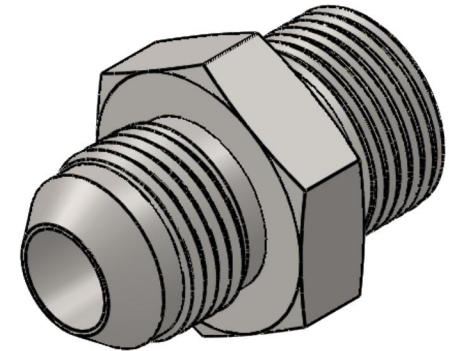

7005-06-14

Steel, SAE J514 37° Flare Male Metric Port/Line Connector, 3/8" Male JIC x M14X1.5 Male Metric 60° Line/Port

6701 Cochran Road
Solon, Ohio 44139
Phone: (440) 248-1880
Toll Free: 1-888-331-1523

Temperature Rating	Material	Industry Standards	Series
-65°F to 500°F	C1045/12L14 Steel	SAE J514, ISO 9974	7005
Pressure Rating	Finish	ASTM B633	Series Description
6000 psi	Trivalent Zinc		SAE J514 37° Flare Male Metric Port/Line Connector