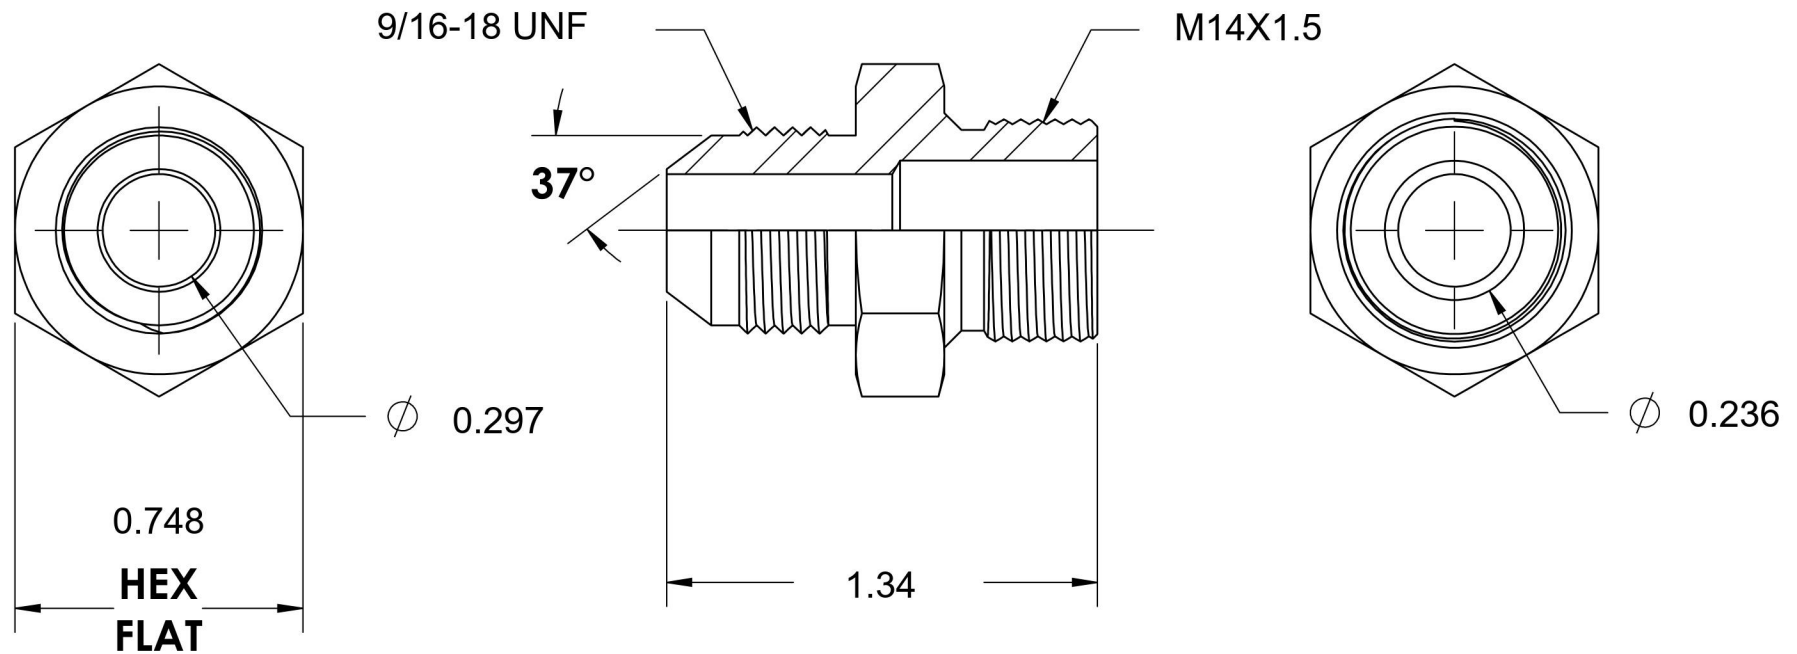

7005-06-14

Steel, SAE J514 37° Flare Male Metric Port/Line Connector, 3/8" Male JIC x M14X1.5 Male Metric 60° Line/Port

6701 Cochran Road
Solon, Ohio 44139
Phone: (440) 248-1880
Toll Free: 1-888-331-1523

Temperature Rating	Material	Industry Standards	Series
-65°F to 500°F	C1045/12L14 Steel	SAE J514, ISO 9974	7005
Pressure Rating	Finish	ASTM B633	Series Description
6000 psi	Trivalent Zinc		SAE J514 37° Flare Male Metric Port/Line Connector