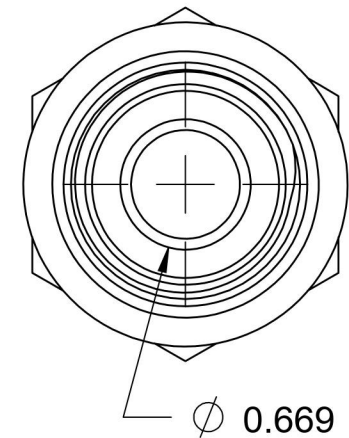

7002-16-12-SS-BS

Stainless Steel, SAE J514 37° Flare BSPP Type (D) Bonded Seal Port/Line Adapter, 1" Male JIC x 3/4-14 Male BSPP 60° Line/Port

6701 Cochran Road
Solon, Ohio 44139
Phone: (440) 248-1880
Toll Free: 1-888-331-1523