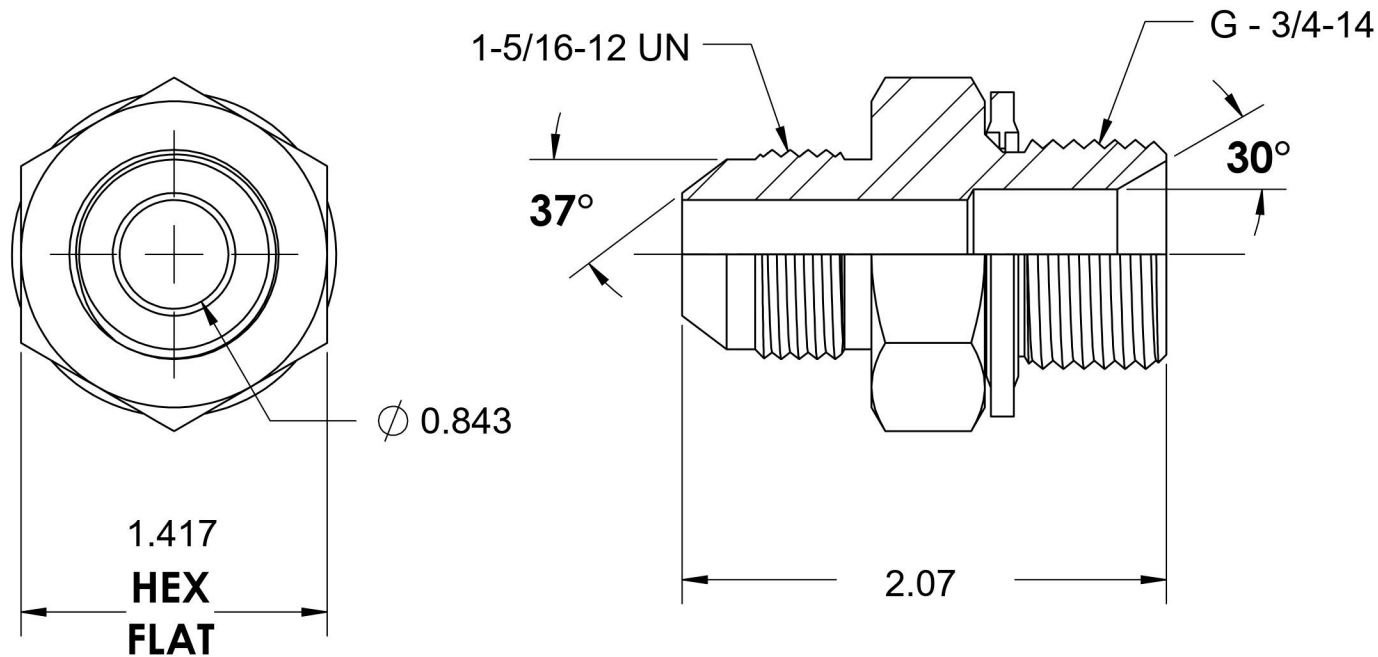

7002-16-12-SS-BS

Stainless Steel, SAE J514 37° Flare BSPP Type (D) Bonded Seal Port/Line Adapter, 1" Male JIC x 3/4-14 Male BSPP 60° Line/Port

6701 Cochran Road
Solon, Ohio 44139
Phone: (440) 248-1880
Toll Free: 1-888-331-1523

Temperature Rating	Material	Industry Standards	Series
-22°F to 257°F	316/316L Stainless Steel	SAE J514, ISO 1179	7002-BS-SS
Pressure Rating	Finish		Series Description
2900 psi	Passivated		SAE J514 37° Flare BSPP Type (D) Bonded Seal Port/Line Adapter