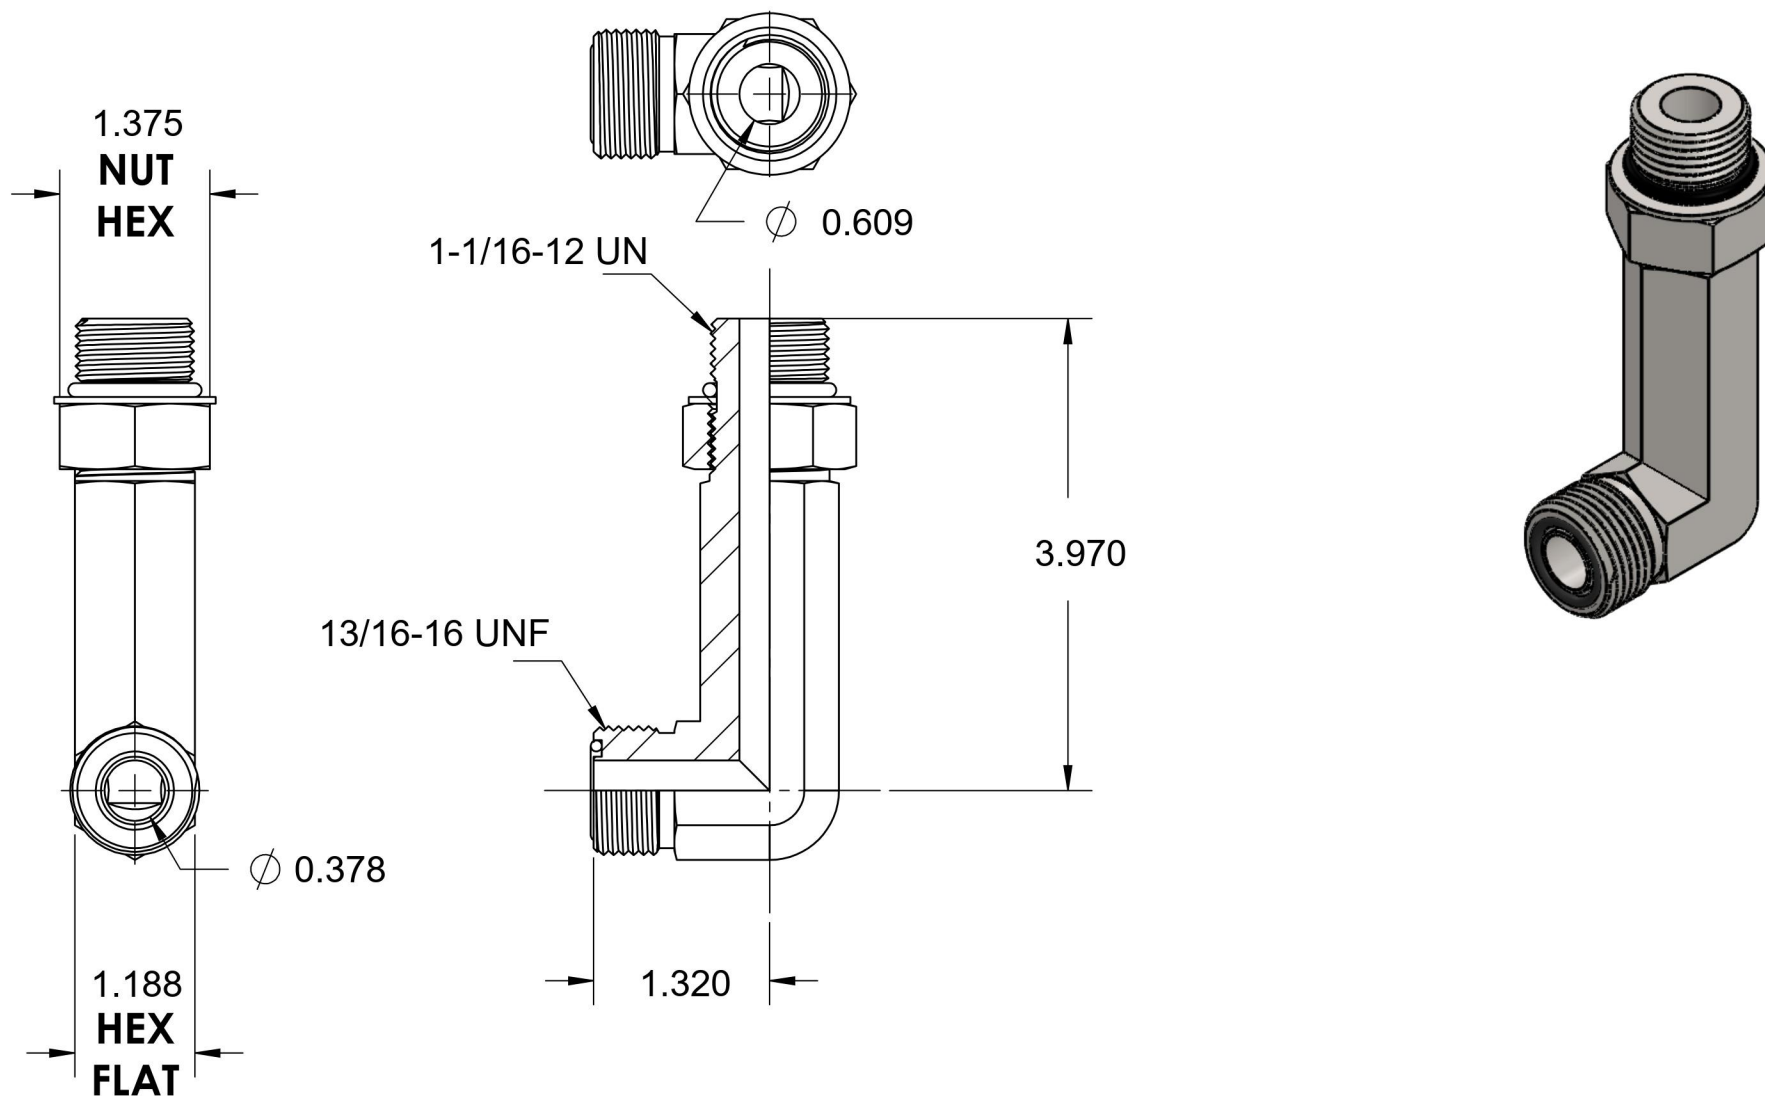

FS6801-L-08-12-NWO-FG

Steel, SAE J1453 O-Ring Face Seal 90° Long Adjustable Port Elbow, 1/2" Male ORFS x 1-1/16-12 Male Adjustable ORB

6701 Cochran Road
Solon, Ohio 44139
Phone: (440) 248-1880
Toll Free: 1-888-331-1523

Temperature Rating

-40°F to 250°F

Pressure Rating

6000 psi

Material

C1045 Steel

Finish

Trivalent Zinc

Industry Standards

SAE J1453, SAE J1926-2
SAE J515, ASTM B633

Series

FS6801-L-NWO-FG

Series Description

SAE J1453 O-Ring Face Seal
90° Long Adjustable Port Elbow