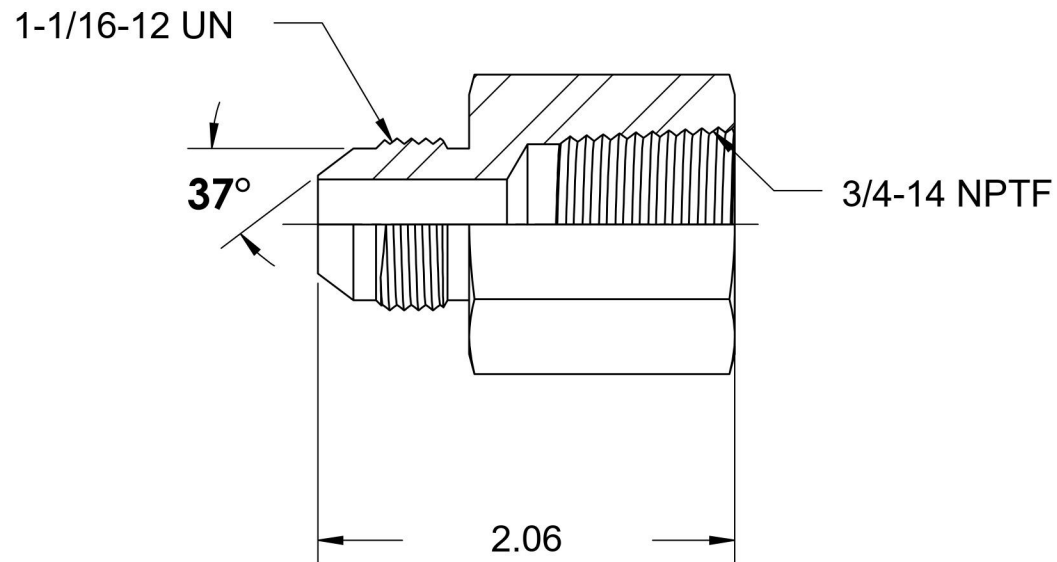

# 2405-12-12-B

Brass, SAE J514 Flared Tube Female Connector, 3/4" Male JIC x 3/4" Female NPTF

6701 Cochran Road  
Solon, Ohio 44139  
Phone: (440) 248-1880  
Toll Free: 1-888-331-1523

**Temperature Rating**

-325°F to 400°F

**Material**

C360 Brass

**Industry Standards**

SAE J514 , SAE J476

**Series**

2405-B

**Pressure Rating**

2600 psi

**Finish**

Natural Finish

**Series Description**

SAE J514 Flared Tube  
Female Connector