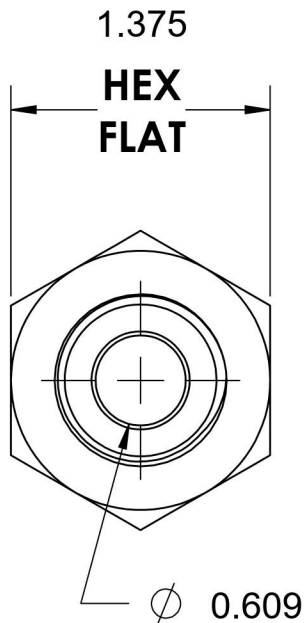

# 2405-12-12-B

Brass, SAE J514 Flared Tube Female Connector, 3/4" Male JIC x 3/4" Female NPTF

6701 Cochran Road  
Solon, Ohio 44139  
Phone: (440) 248-1880  
Toll Free: 1-888-331-1523

**Temperature Rating**

2600 psi

**Finish**

Natural Finish

**Series Description**

SAE J514 Flared Tube  
Female Connector