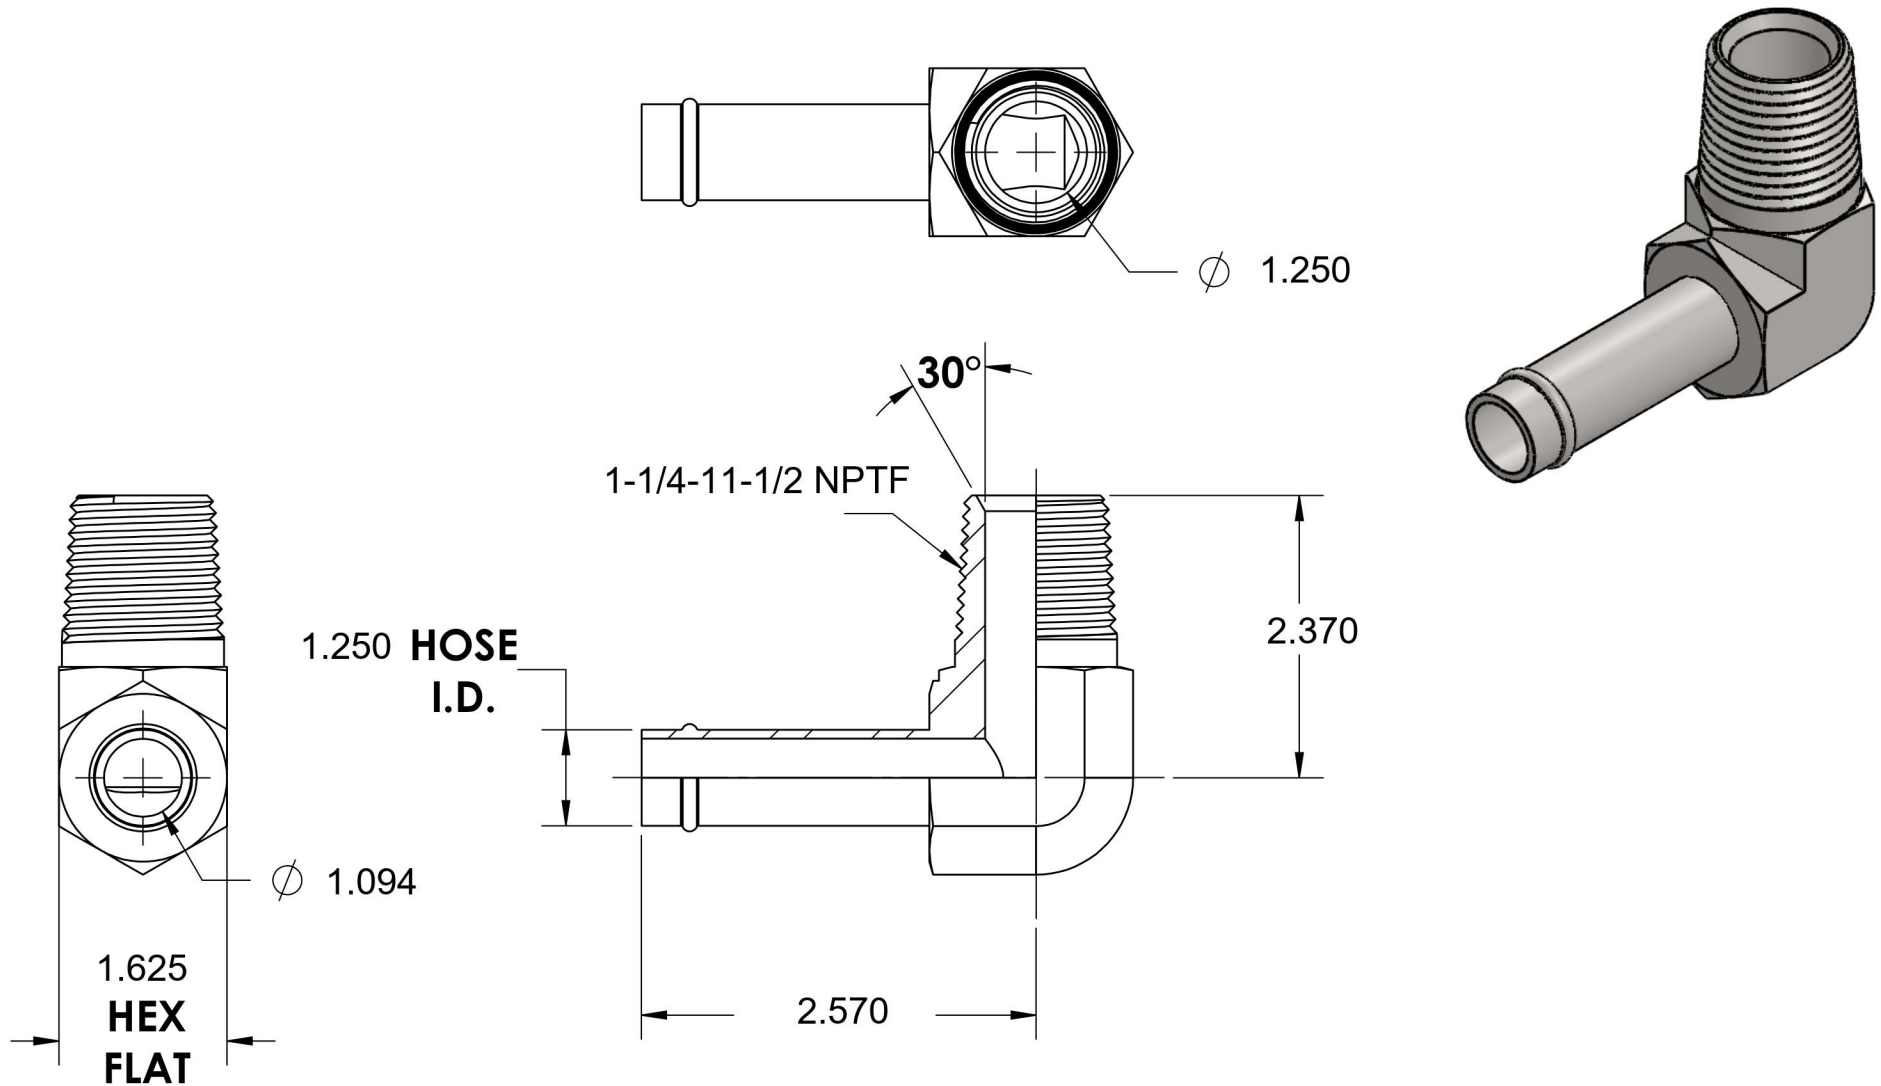

# 4501-20-20-FG

Steel, SAE J1231 Hose Bead 90° Male Elbow, 1-1/4" Beaded Hose Barb x 1-1/4" Male NPTF 30°

6701 Cochran Road  
Solon, Ohio 44139  
Phone: (440) 248-1880  
Toll Free: 1-888-331-1523

**Temperature Rating**

-65°F to 500°F

**Pressure Rating**

150 psi

**Material**

C1045 Steel

**Finish**

Trivalent Zinc

**Industry Standards**

SAE J1231, SAE J476  
ASTM B633

**Series**

4501-FG

**Series Description**

SAE J1231 Hose Bead  
90° Male Elbow