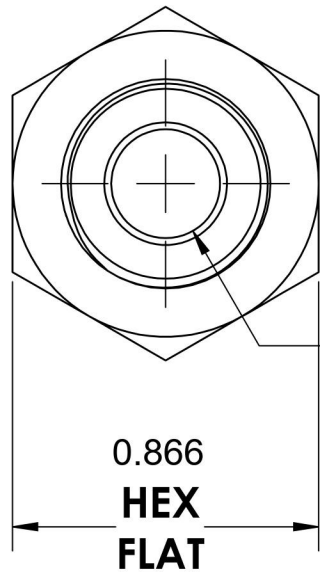

7002-05-06

Steel, SAE J514 37° Flare Male BSPP Port/Line Connector, 5/16" Male JIC x 3/8-19 Male BSPP 60° Line/Port

6701 Cochran Road
Solon, Ohio 44139
Phone: (440) 248-1880
Toll Free: 1-888-331-1523

Temperature Rating	Material	Industry Standards	Series
-65°F to 500°F	C1045/12L14 Steel	SAE J514, ISO 1179	7002
Pressure Rating	Finish	ISO 8434-6, ASTM B633	Series Description
5100 psi	Trivalent Zinc		SAE J514 37° Flare Male BSPP Port/Line Connector