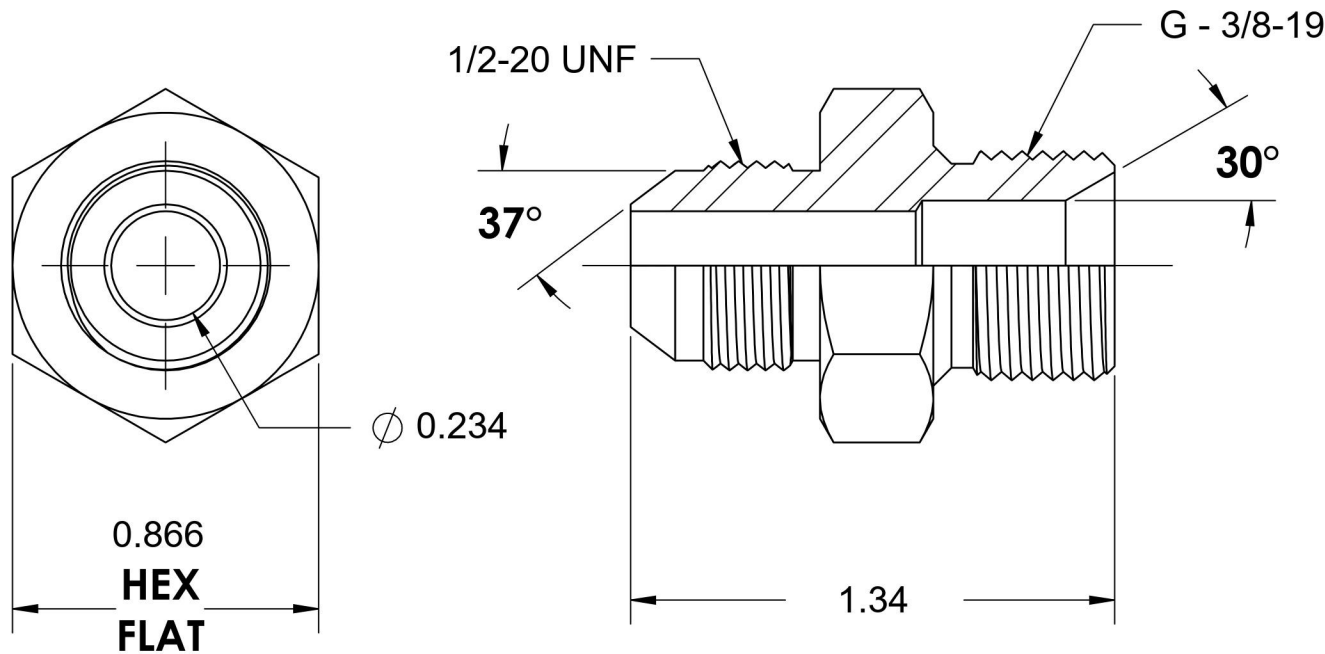

7002-05-06

Steel, SAE J514 37° Flare Male BSPP Port/Line Connector, 5/16" Male JIC x 3/8-19 Male BSPP 60° Line/Port

6701 Cochran Road
Solon, Ohio 44139
Phone: (440) 248-1880
Toll Free: 1-888-331-1523

Temperature Rating	Material	Industry Standards	Series
-65°F to 500°F	C1045/12L14 Steel	SAE J514, ISO 1179	7002
Pressure Rating	Finish	ISO 8434-6, ASTM B633	Series Description
5100 psi	Trivalent Zinc		SAE J514 37° Flare Male BSPP Port/Line Connector