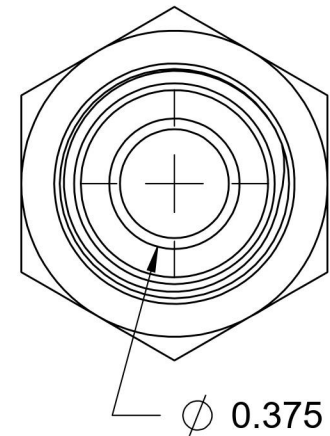

7002-05-06

Steel, SAE J514 37° Flare Male BSPP Port/Line Connector, 5/16" Male JIC x 3/8-19 Male BSPP 60° Line/Port

6701 Cochran Road
Solon, Ohio 44139
Phone: (440) 248-1880
Toll Free: 1-888-331-1523

Temperature Rating	Material	Industry Standards	Series
-65°F to 500°F	C1045/12L14 Steel	SAE J514, ISO 1179	7002
Pressure Rating	Finish	ISO 8434-6, ASTM B633	Series Description
5100 psi	Trivalent Zinc		SAE J514 37° Flare Male BSPP Port/Line Connector