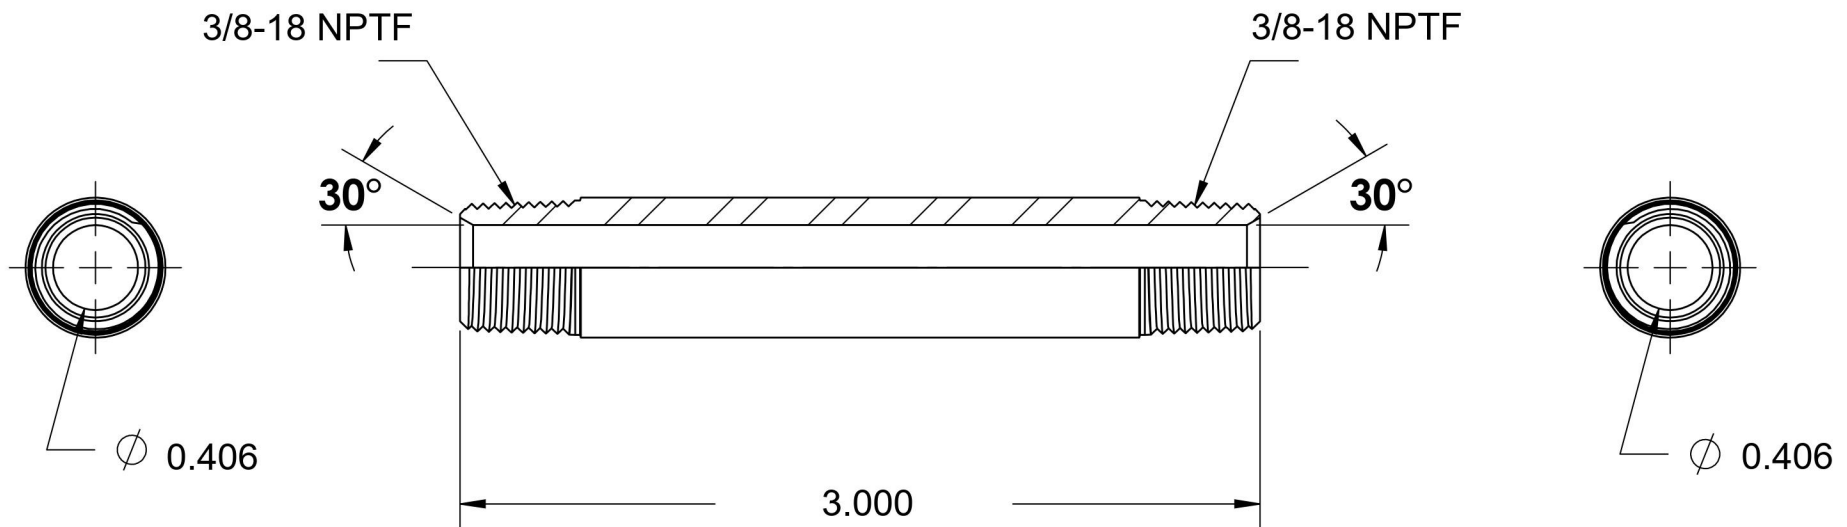

# 5404-N-06X3.000-B

Brass, SAE J514 Pipe Long Nipple, 3/8" Male NPTF 30° x 3/8" Male NPTF 30°

6701 Cochran Road  
Solon, Ohio 44139  
Phone: (440) 248-1880  
Toll Free: 1-888-331-1523

<b>Temperature Rating</b> -325°F to 400°F	<b>Material</b> C36000 Brass	<b>Industry Standards</b> SAE J514, SAE J476	<b>Series</b> 5404-N-B
<b>Pressure Rating</b> 3300 psi	<b>Finish</b> Natural Finish		<b>Series Description</b> SAE J514 Pipe Long Nipple