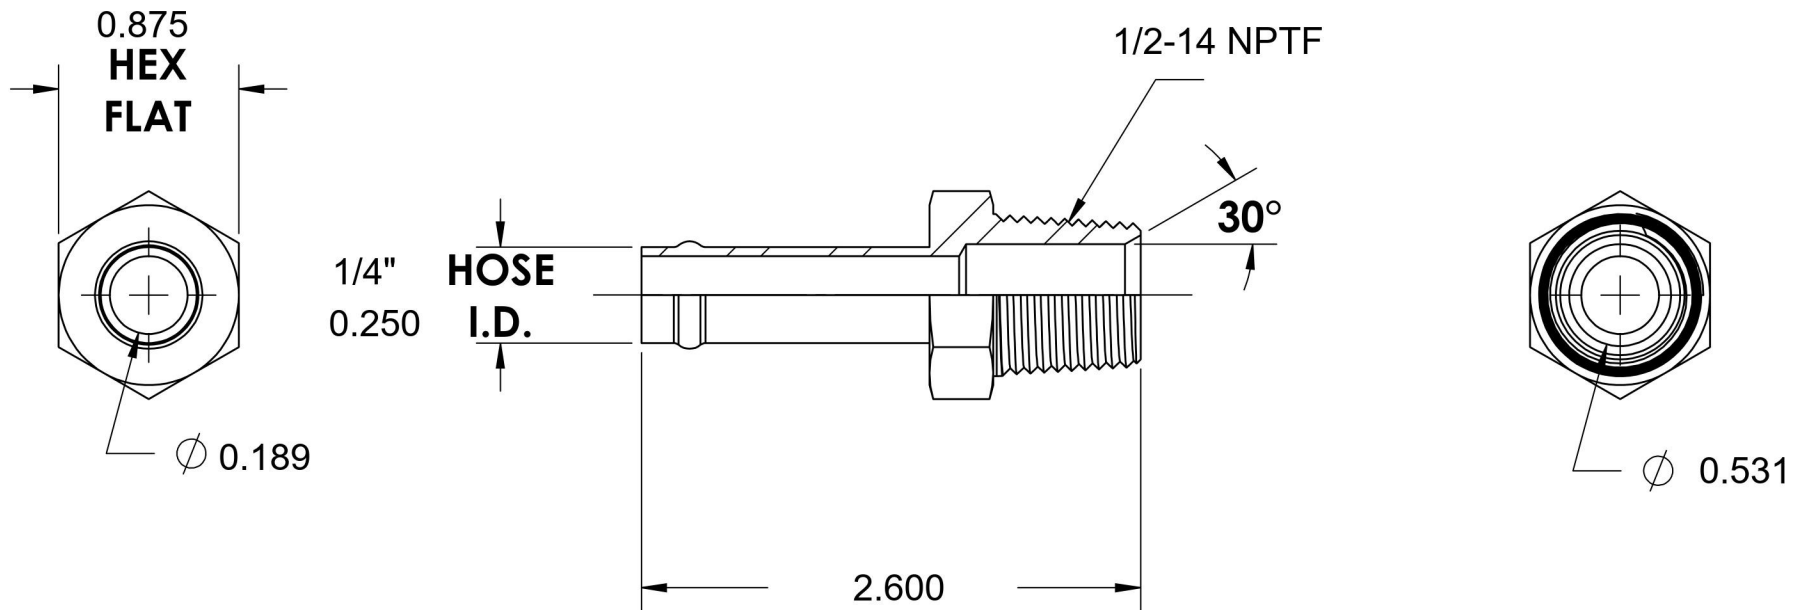

4404-04-08-SS

Stainless Steel, SAE J1231 Hose Bead Male Connector, 1/4" Beaded Hose Barb x 1/2" Male NPTF 30°

6701 Cochran Road
Solon, Ohio 44139
Phone: (440) 248-1880
Toll Free: 1-888-331-1523

Temperature Rating	Material	Industry Standards	Series
-425°F to 1200°F	316/316L Stainless Steel	SAE J1231, SAE J476	4404-SS
Pressure Rating	Finish		Series Description
150 psi	Passivated		SAE J1231 Hose Bead Male Connector