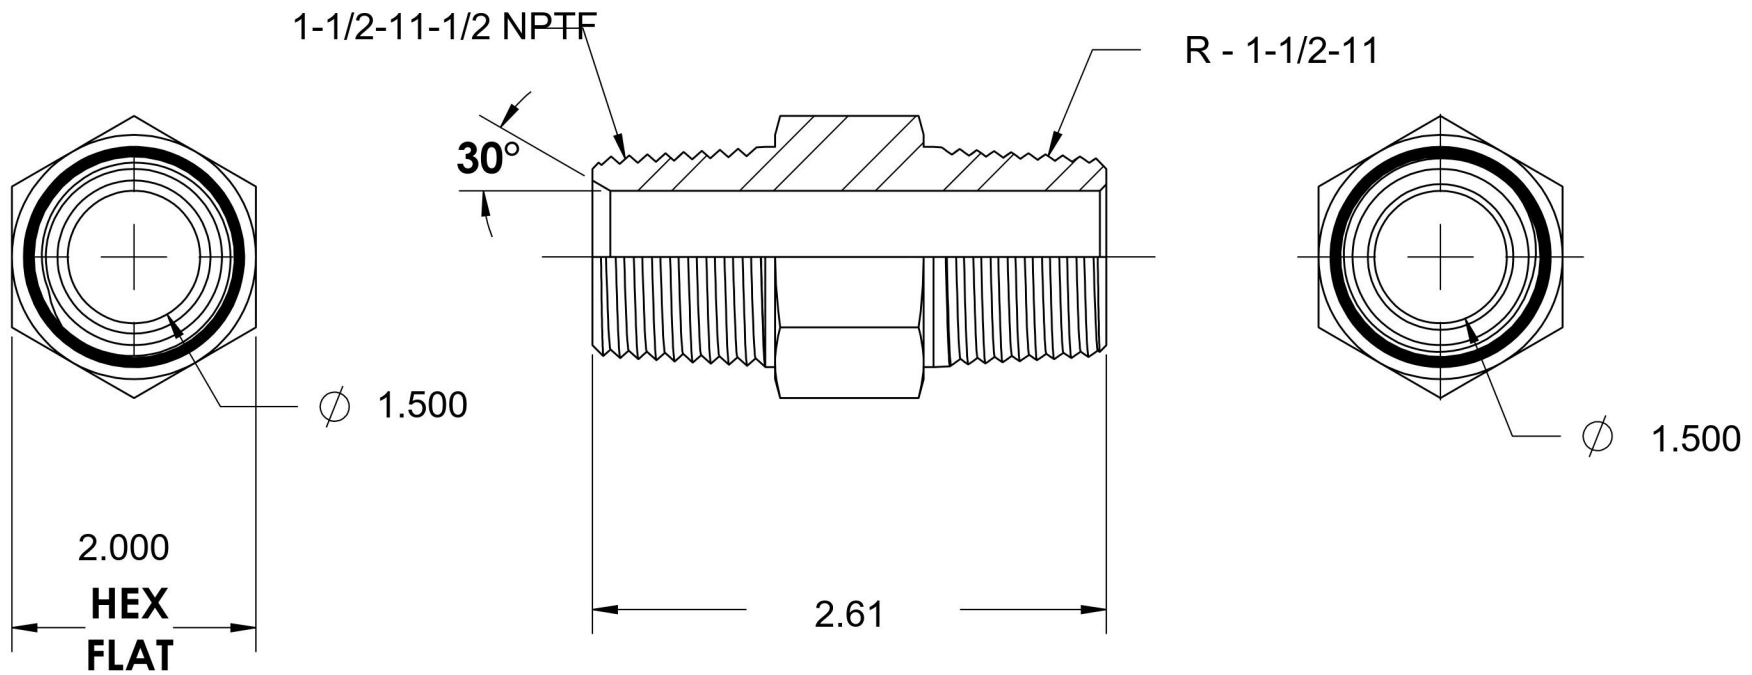

# 7030-24-24-SS

Stainless Steel, SAE J476 Pipe Male BSPT Nipple, 1-1/2" Male NPTF 30° x 1-1/2" Male BSPT

6701 Cochran Road  
Solon, Ohio 44139  
Phone: (440) 248-1880  
Toll Free: 1-888-331-1523

<b>Temperature Rating</b> -425°F to 1200°F	<b>Material</b> 316/316L Stainless Steel	<b>Industry Standards</b> SAE J476, ISO 7-1	<b>Series</b> 7030-SS
<b>Pressure Rating</b> 2300 psi	<b>Finish</b> Passivated		<b>Series Description</b> SAE J476 Pipe Male BSPT Nipple