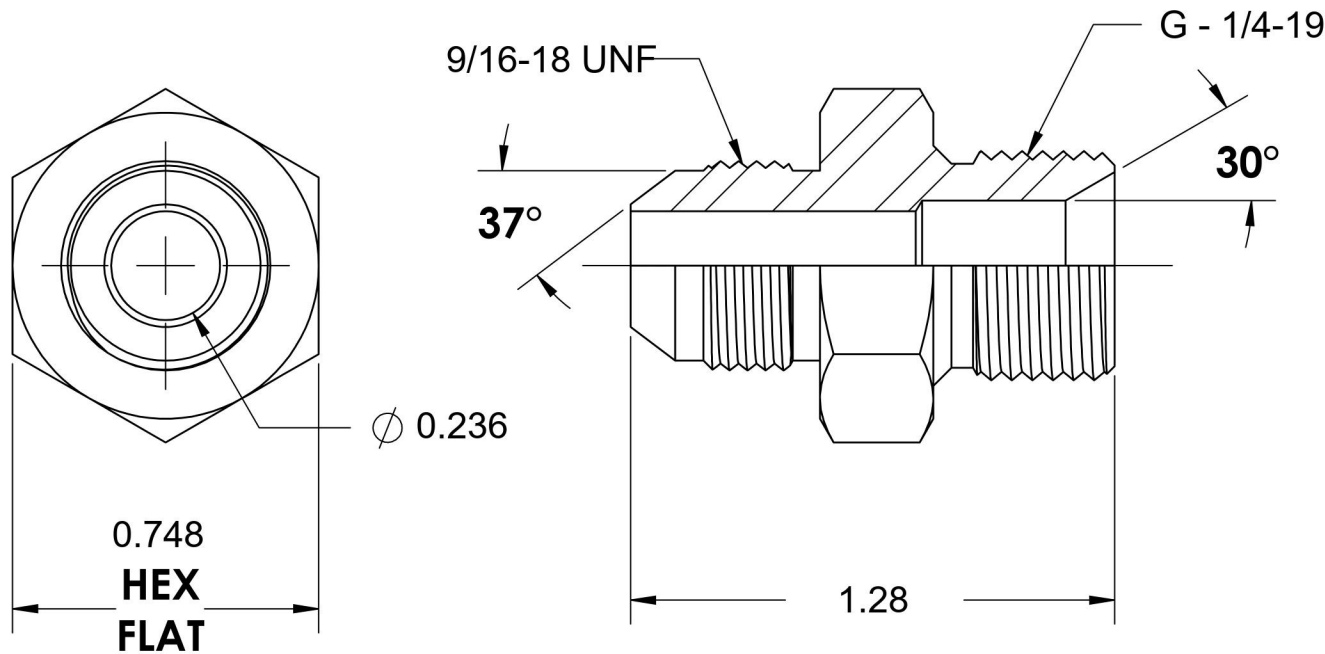

7002-06-04

Steel, SAE J514 37° Flare Male BSPP Port/Line Connector, 3/8" Male JIC x 1/4-19 Male BSPP 60° Line/Port

6701 Cochran Road
Solon, Ohio 44139
Phone: (440) 248-1880
Toll Free: 1-888-331-1523

Temperature Rating	Material	Industry Standards	Series
-65°F to 500°F	C1045/12L14 Steel	SAE J514, ISO 1179	7002
Pressure Rating	Finish	ISO 8434-6, ASTM B633	Series Description
5100 psi	Trivalent Zinc		SAE J514 37° Flare Male BSPP Port/Line Connector