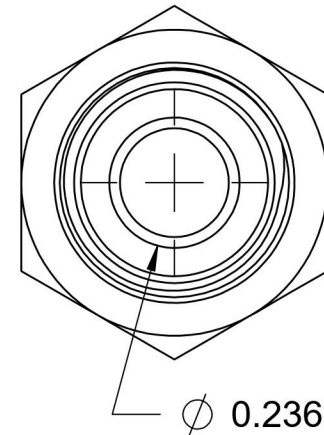

7002-06-04

Steel, SAE J514 37° Flare Male BSPP Port/Line Connector, 3/8" Male JIC x 1/4-19 Male BSPP 60° Line/Port

6701 Cochran Road
Solon, Ohio 44139
Phone: (440) 248-1880
Toll Free: 1-888-331-1523

Temperature Rating	Material	Industry Standards	Series
-65°F to 500°F	C1045/12L14 Steel	SAE J514, ISO 1179	7002
Pressure Rating	Finish	ISO 8434-6, ASTM B633	Series Description
5100 psi	Trivalent Zinc		SAE J514 37° Flare Male BSPP Port/Line Connector