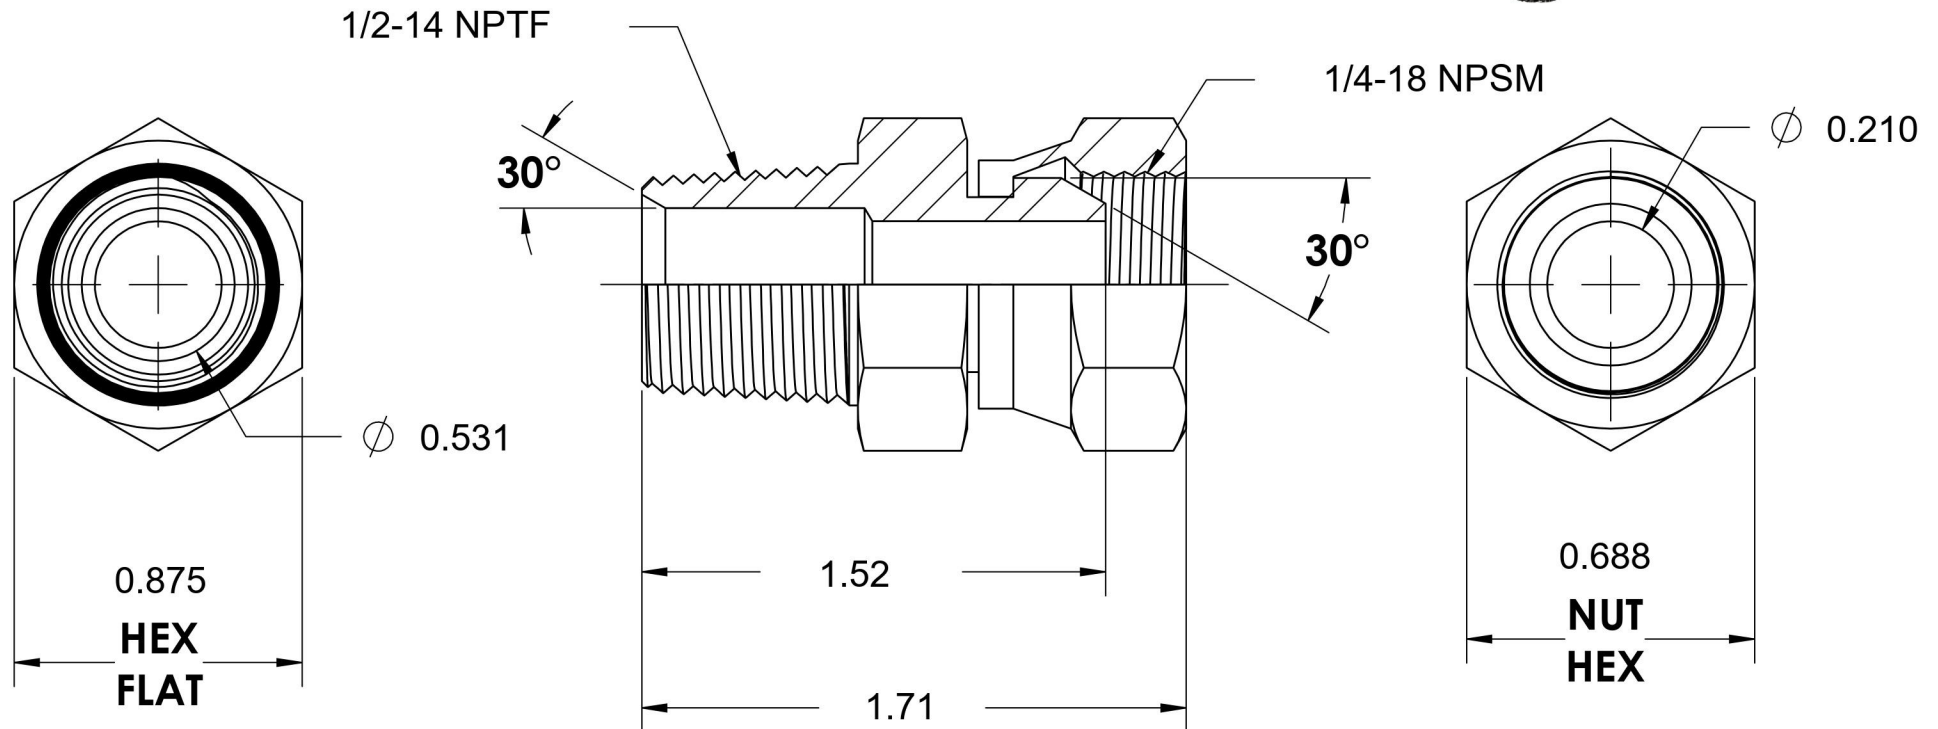

1404-08-04

Steel, SAE J514 NPSM Swivel Male Connector, 1/2" Male NPTF 30° x 1/4" Female NPSM Swivel

6701 Cochran Road
Solon, Ohio 44139
Phone: (440) 248-1880
Toll Free: 1-888-331-1523

Temperature Rating

-65°F to 500°F

Pressure Rating

6000 psi

Material

C1045/12L14 Steel

Finish

Trivalent Zinc

Industry Standards

SAE J514, SAE J476
ASTM B633

Series

1404

Series Description

SAE J514 NPSM Swivel Male Connector