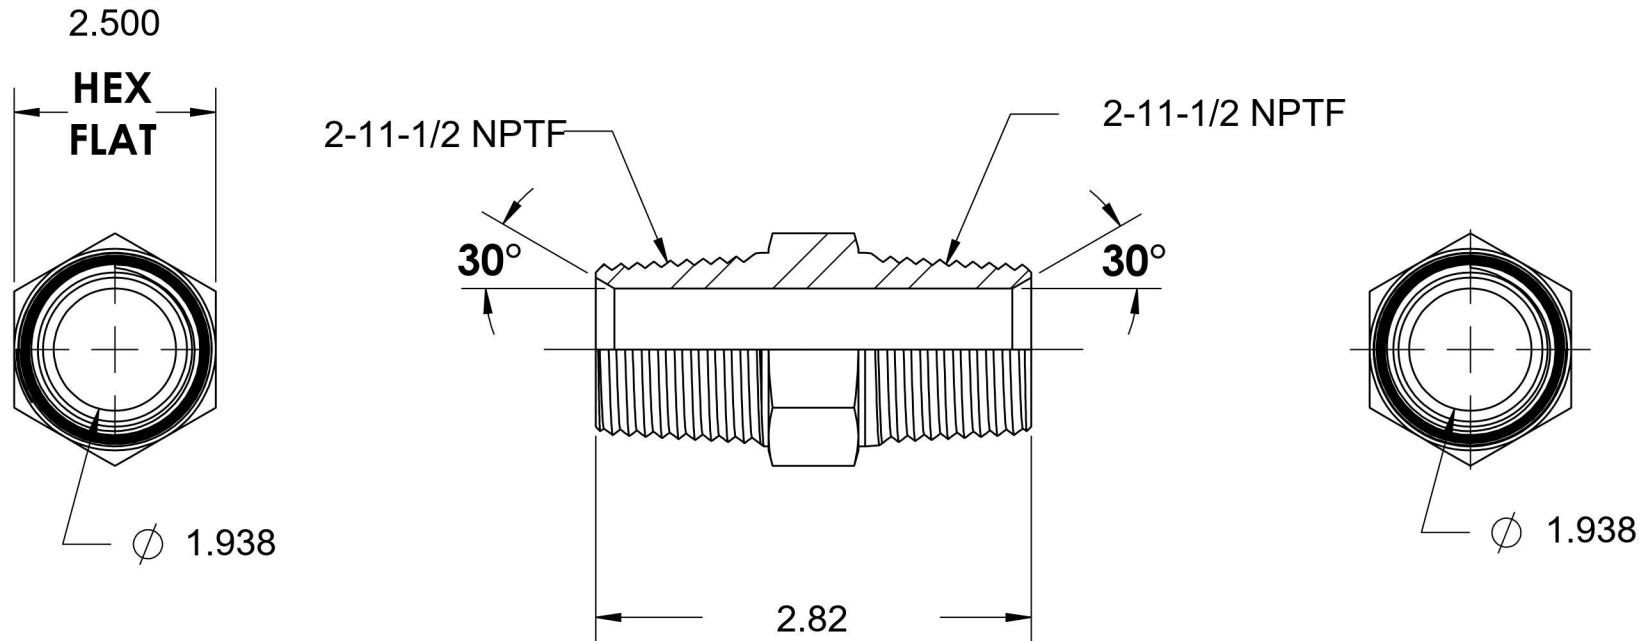

5404-32-32

Steel, SAE J514 Pipe Nipple, 2" Male NPTF 30° x 2" Male NPTF 30°

6701 Cochran Road
Solon, Ohio 44139
Phone: (440) 248-1880
Toll Free: 1-888-331-1523

Temperature Rating -65°F to 500°F	Material C1045/12L14 Steel	Industry Standards SAE J514 , SAE J476 ASTM B633	Series 5404
Pressure Rating 2000 psi	Finish Trivalent Zinc		Series Description SAE J514 Pipe Nipple