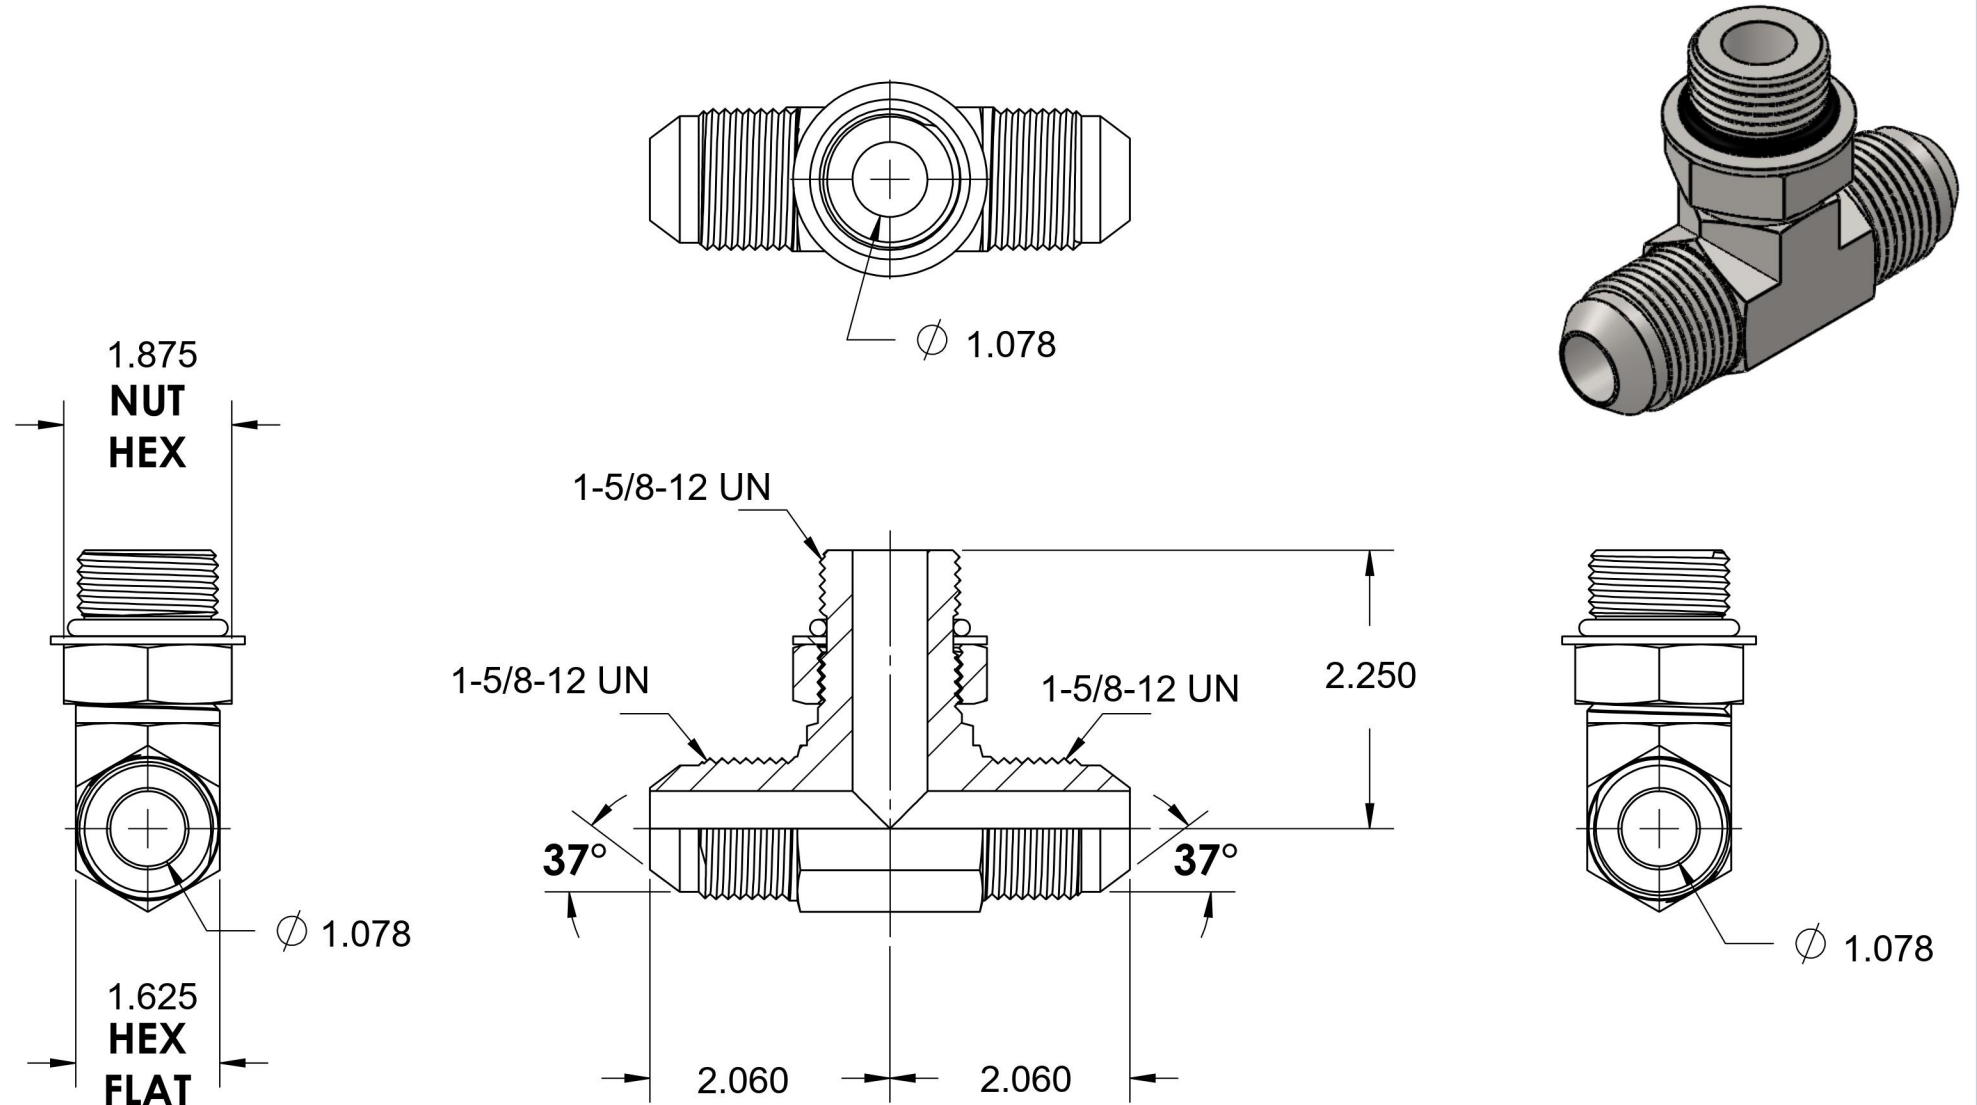

# 6803-20-20-20-NWO-SS

Stainless Steel, SAE J514 37° Flare Adjustable Port Branch Tee, 1-1/4" Male JIC x 1-1/4" Male JIC x 1-5/8-12 Male Adjustable ORB

6701 Cochran Road  
Solon, Ohio 44139  
Phone: (440) 248-1880  
Toll Free: 1-888-331-1523

**Temperature Rating**

-40°F to 250°F

**Pressure Rating**

2500 psi

**Material**

316/316L Stainless Steel

**Finish**

Passivated

**Industry Standards**

SAE J514, SAE J1926-3  
SAE J515

**Series**

6803-NWO-SS

**Series Description**

SAE J514 37° Flare Adjustable  
Port Branch Tee