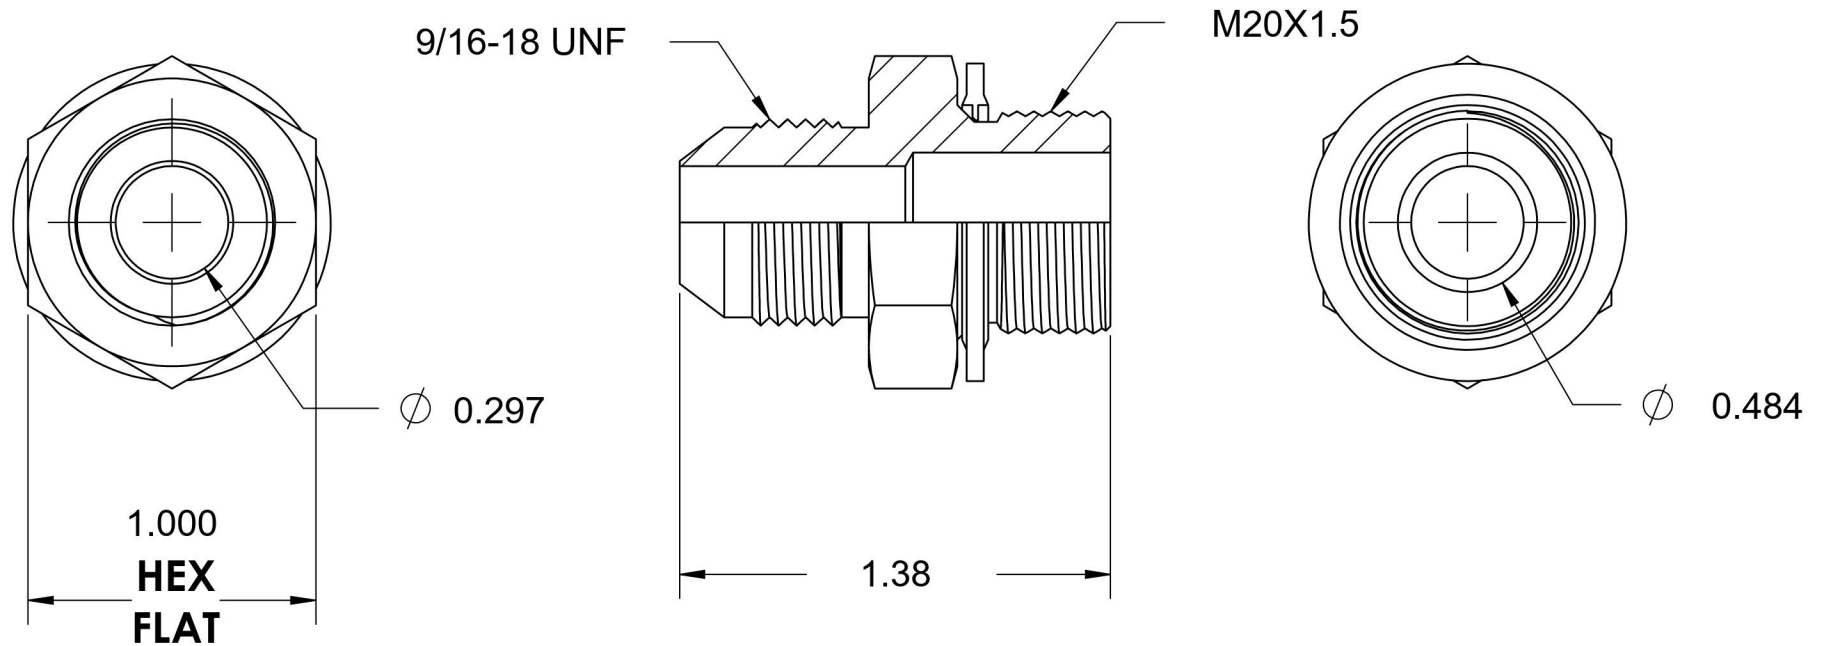

# 7005-06-20-BS

Steel, SAE J514 37° Flare Metric Type (D) Bonded Seal Port/Line Connector, 3/8" Male JIC x M20X1.5 Male Metric 60° Line/Port

6701 Cochran Road  
Solon, Ohio 44139  
Phone: (440) 248-1880  
Toll Free: 1-888-331-1523

**Temperature Rating**

-40°F to 250°F

**Pressure Rating**

6000 psi

**Material**

C1045/12L14 Steel

**Finish**

Trivalent Zinc

**Industry Standards**

SAE J514, ISO 9974

ASTM B633

**Series**

7005-BS

**Series Description**

SAE J514 37° Flare Metric Type (D)  
Bonded Seal Port/Line Connector