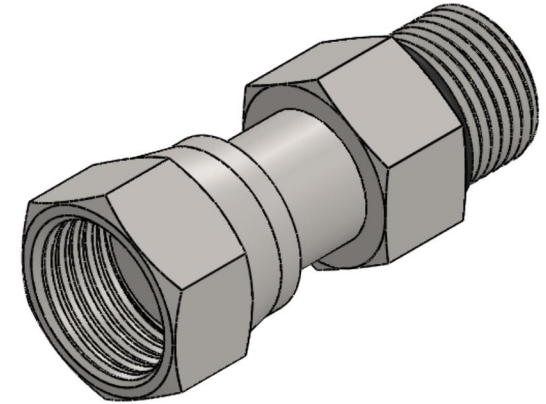

FS6540-04-04-O

Steel, SAE J1453 O-Ring Face Seal Swivel Port Connector, 1/4" Female ORFS Swivel x 7/16-20 Male ORB

6701 Cochran Road
Solon, Ohio 44139
Phone: (440) 248-1880
Toll Free: 1-888-331-1523

Temperature Rating

-40°F to 250°F

Pressure Rating

9200 psi

Material

C1045/12L14 Steel

Finish

Trivalent Zinc

Industry Standards

SAE J1453, SAE J1926-2
SAE J515, ASTM B633

Series

FS6540-O

Series Description

SAE J1453 O-Ring Face Seal
Swivel Port Connector