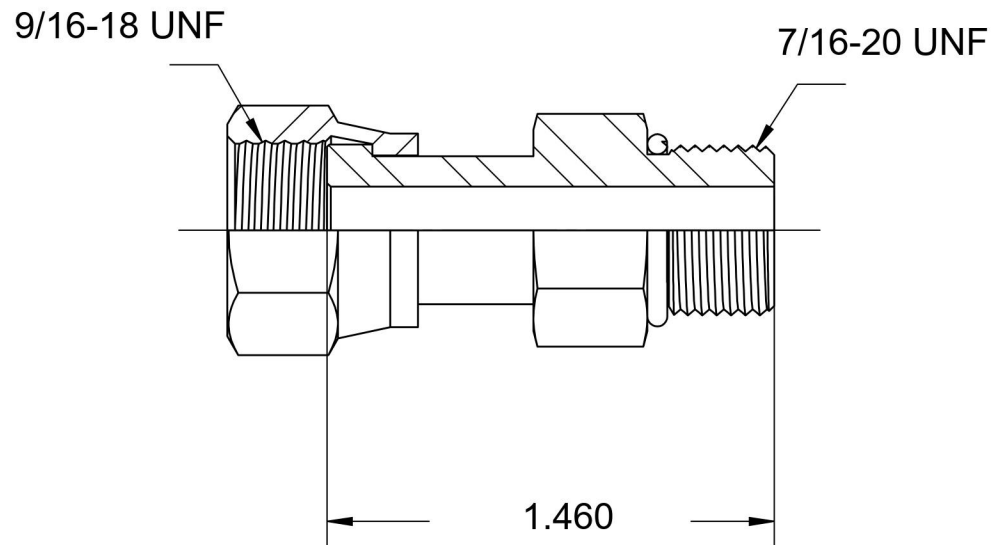

FS6540-04-04-O

Steel, SAE J1453 O-Ring Face Seal Swivel Port Connector, 1/4" Female ORFS Swivel x 7/16-20 Male ORB

6701 Cochran Road
Solon, Ohio 44139
Phone: (440) 248-1880
Toll Free: 1-888-331-1523

Temperature Rating

-40°F to 250°F

Pressure Rating

9200 psi

Material

C1045/12L14 Steel

Finish

Trivalent Zinc

Industry Standards

SAE J1453, SAE J1926-2
SAE J515, ASTM B633

Series

FS6540-O

Series Description

SAE J1453 O-Ring Face Seal
Swivel Port Connector