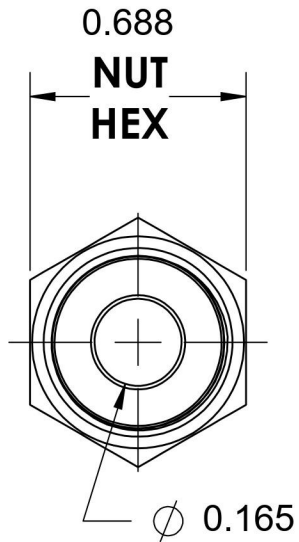

FS6540-04-04-O

Steel, SAE J1453 O-Ring Face Seal Swivel Port Connector, 1/4" Female ORFS Swivel x 7/16-20 Male ORB

6701 Cochran Road
Solon, Ohio 44139
Phone: (440) 248-1880
Toll Free: 1-888-331-1523

Temperature Rating

-40°F to 250°F

Pressure Rating

9200 psi

Material

C1045/12L14 Steel

Finish

Trivalent Zinc

Industry Standards