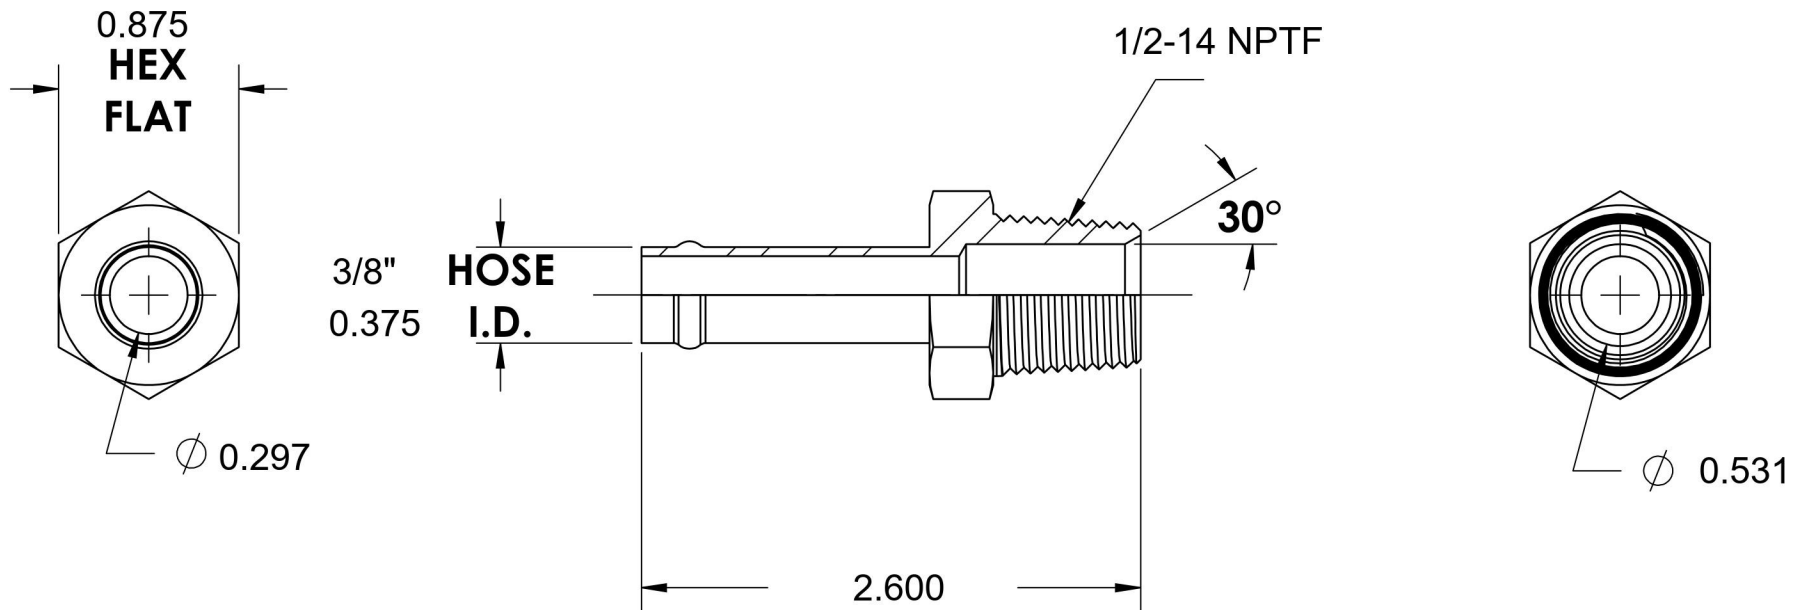

4404-06-08-SS

Stainless Steel, SAE J1231 Hose Bead Male Connector, 3/8" Beaded Hose Barb x 1/2" Male NPTF 30°

6701 Cochran Road
Solon, Ohio 44139
Phone: (440) 248-1880
Toll Free: 1-888-331-1523

Temperature Rating	Material	Industry Standards	Series
-425°F to 1200°F	316/316L Stainless Steel	SAE J1231, SAE J476	4404-SS
Pressure Rating	Finish		Series Description
150 psi	Passivated		SAE J1231 Hose Bead Male Connector