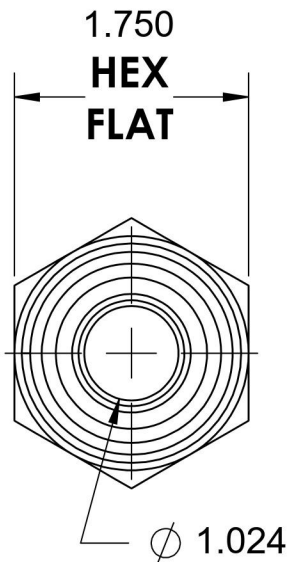

# FS2404-20-20

Steel, SAE J1453 O-Ring Face Seal Male Connector, 1-1/4" Male ORFS x 1-1/4" Male NPTF 30°

6701 Cochran Road  
Solon, Ohio 44139  
Phone: (440) 248-1880  
Toll Free: 1-888-331-1523