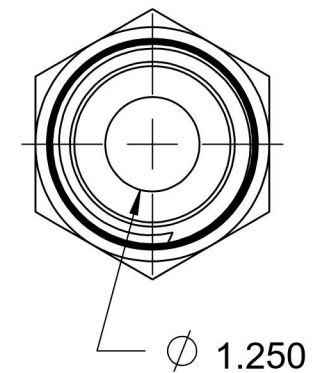

# FS2404-20-20

Steel, SAE J1453 O-Ring Face Seal Male Connector, 1-1/4" Male ORFS x 1-1/4" Male NPTF 30°

6701 Cochran Road  
Solon, Ohio 44139  
Phone: (440) 248-1880  
Toll Free: 1-888-331-1523