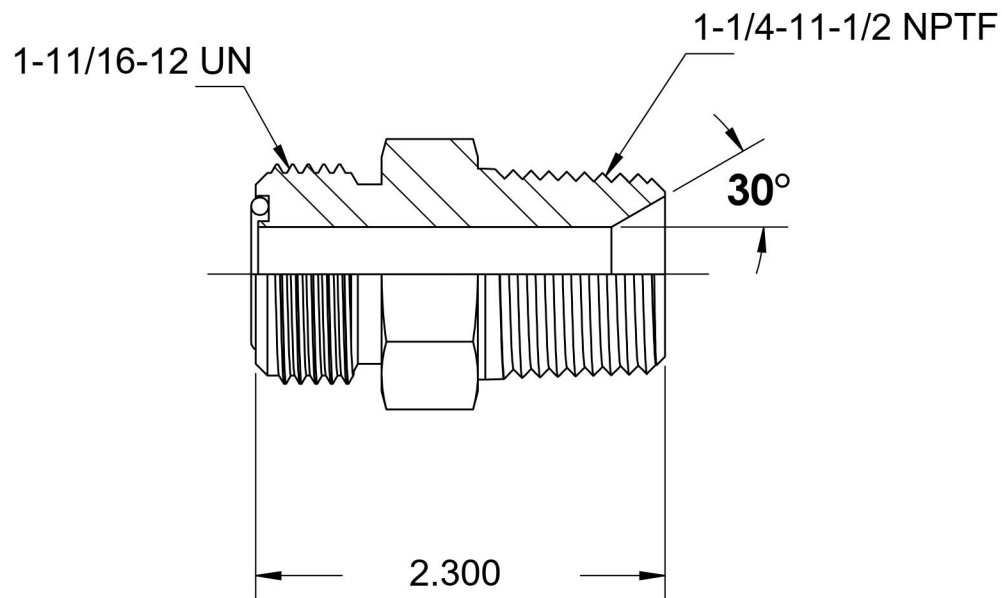

# FS2404-20-20

Steel, SAE J1453 O-Ring Face Seal Male Connector, 1-1/4" Male ORFS x 1-1/4" Male NPTF 30°

6701 Cochran Road  
Solon, Ohio 44139  
Phone: (440) 248-1880  
Toll Free: 1-888-331-1523