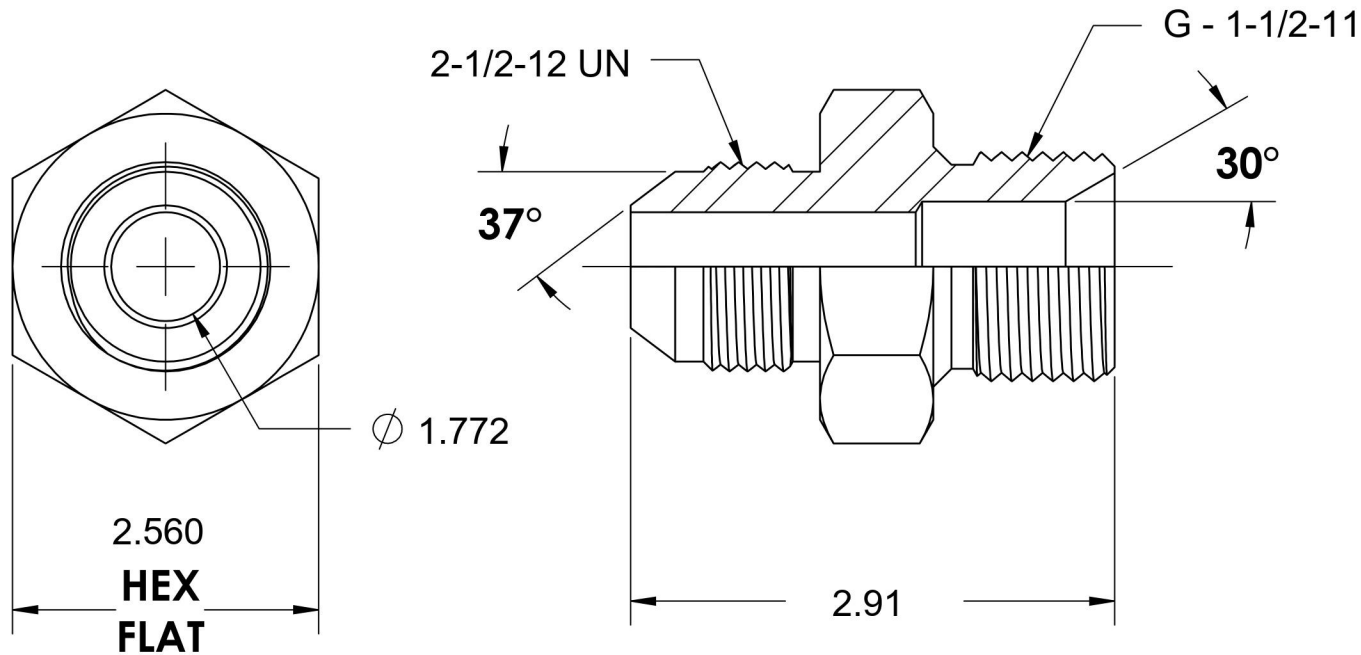

7002-32-24-SS

Stainless Steel, SAE J514 37° Flare Male BSPP Port/Line Connector, 2" Male JIC x 1-1/2-11 Male BSPP 60° Line/Port

6701 Cochran Road
Solon, Ohio 44139
Phone: (440) 248-1880
Toll Free: 1-888-331-1523

Temperature Rating	Material	Industry Standards	Series
-425°F to 1200°F	316/316L Stainless Steel	SAE J514, ISO 1179	7002-SS
Pressure Rating	Finish	ISO 8434-6	Series Description
1500 psi	Passivated		SAE J514 37° Flare Male BSPP Port/Line Connector