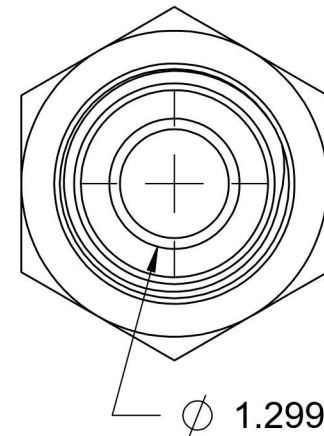

7002-32-24-SS

Stainless Steel, SAE J514 37° Flare Male BSPP Port/Line Connector, 2" Male JIC x 1-1/2-11 Male BSPP 60° Line/Port

6701 Cochran Road
Solon, Ohio 44139
Phone: (440) 248-1880
Toll Free: 1-888-331-1523