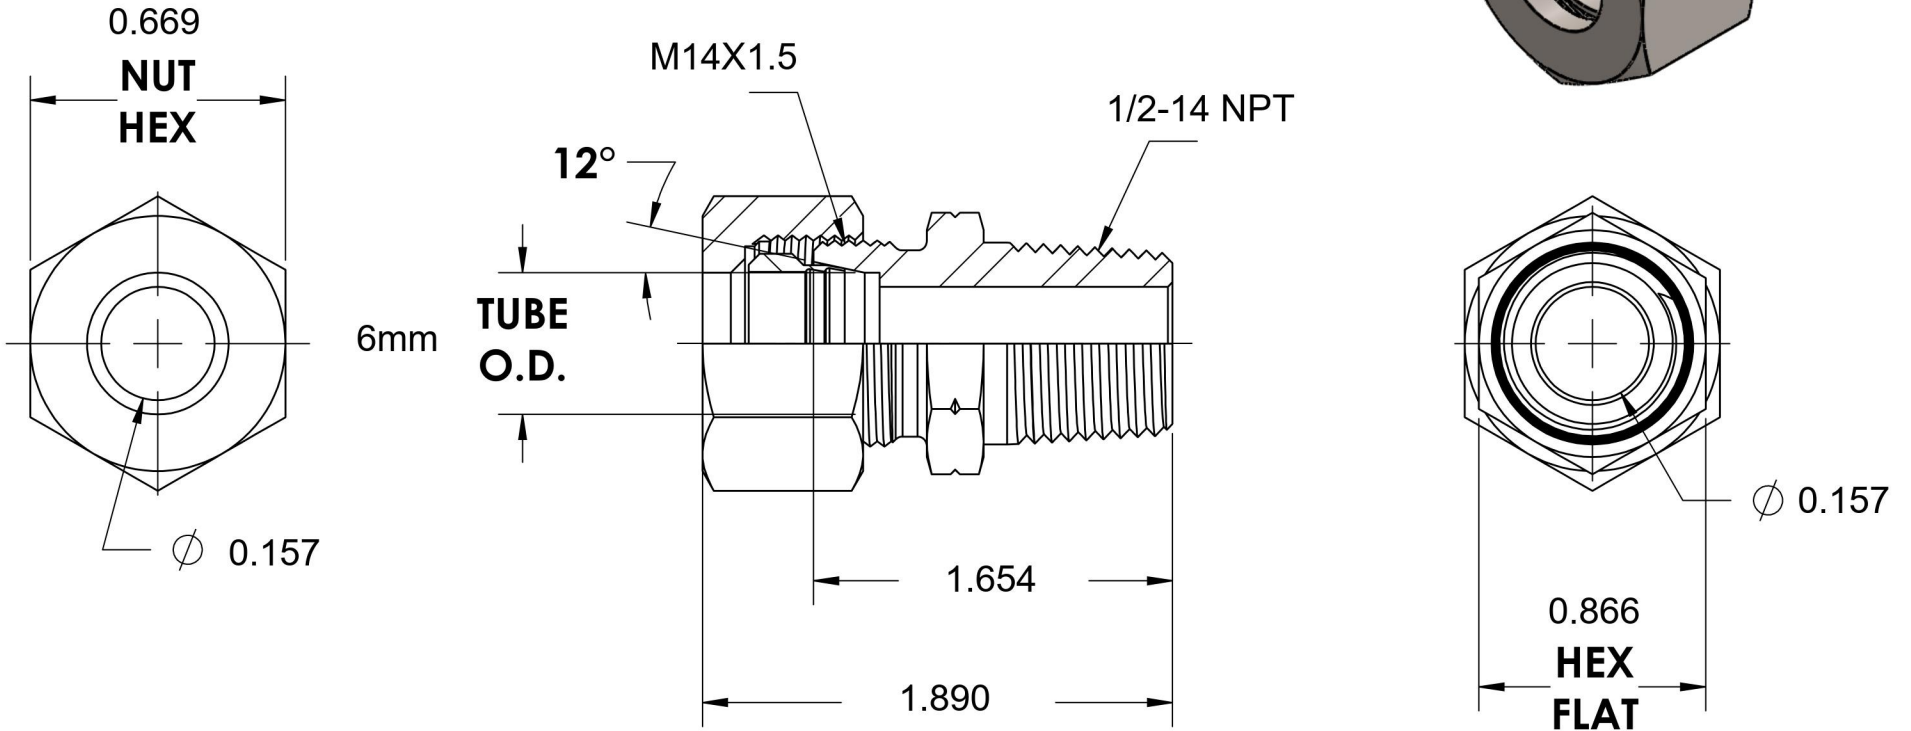

# D2404-S06-08-SS

Stainless Steel, DIN 2353 Male Connector, Heavy 6mm Tube OD x 1/2" NPT

6701 Cochran Road  
Solon, Ohio 44139  
Phone: (440) 248-1880  
Toll Free: 1-888-331-1523

<b>Temperature Rating</b>	<b>Material</b>	<b>Industry Standards</b>	<b>Series</b>
-425°F to 1200°F	316Ti Stainless	DIN 2353, ISO 8434-1 ANSI/ASME B1.20.1	D2404
<b>Pressure Rating</b>	<b>Finish</b>		<b>Series Description</b>
9137psi	Passivation		DIN 2353 Flareless Tube Male Connector