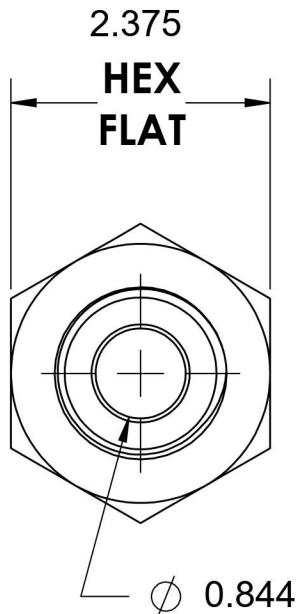

2405-16-24-SS

Stainless Steel, SAE J514 Flared Tube Female Connector, 1" Male JIC x 1-1/2" Female NPTF

6701 Cochran Road
Solon, Ohio 44139
Phone: (440) 248-1880
Toll Free: 1-888-331-1523

Temperature Rating -425°F to 1200°F	Material 316/316L Stainless Steel	Industry Standards SAE J514 , SAE J476	Series 2405-SS
Pressure Rating 2000 psi	Finish Passivated		Series Description SAE J514 Flared Tube Female Connector