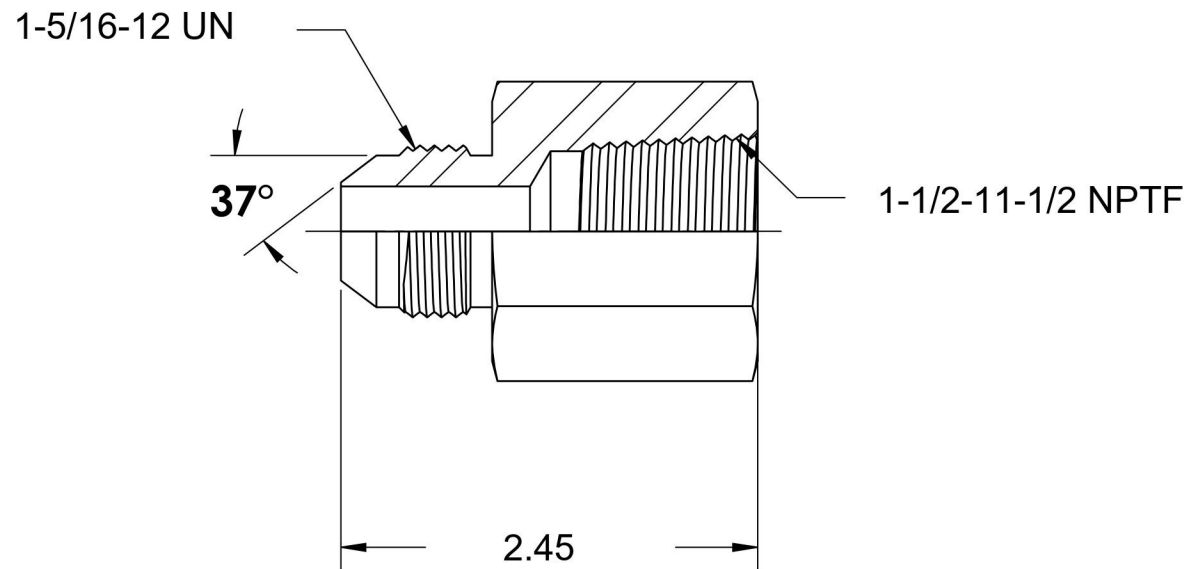

2405-16-24-SS

Stainless Steel, SAE J514 Flared Tube Female Connector, 1" Male JIC x 1-1/2" Female NPTF

6701 Cochran Road
Solon, Ohio 44139
Phone: (440) 248-1880
Toll Free: 1-888-331-1523

Temperature Rating -425°F to 1200°F	Material 316/316L Stainless Steel	Industry Standards SAE J514 , SAE J476	Series 2405-SS
Pressure Rating 2000 psi	Finish Passivated		Series Description SAE J514 Flared Tube Female Connector