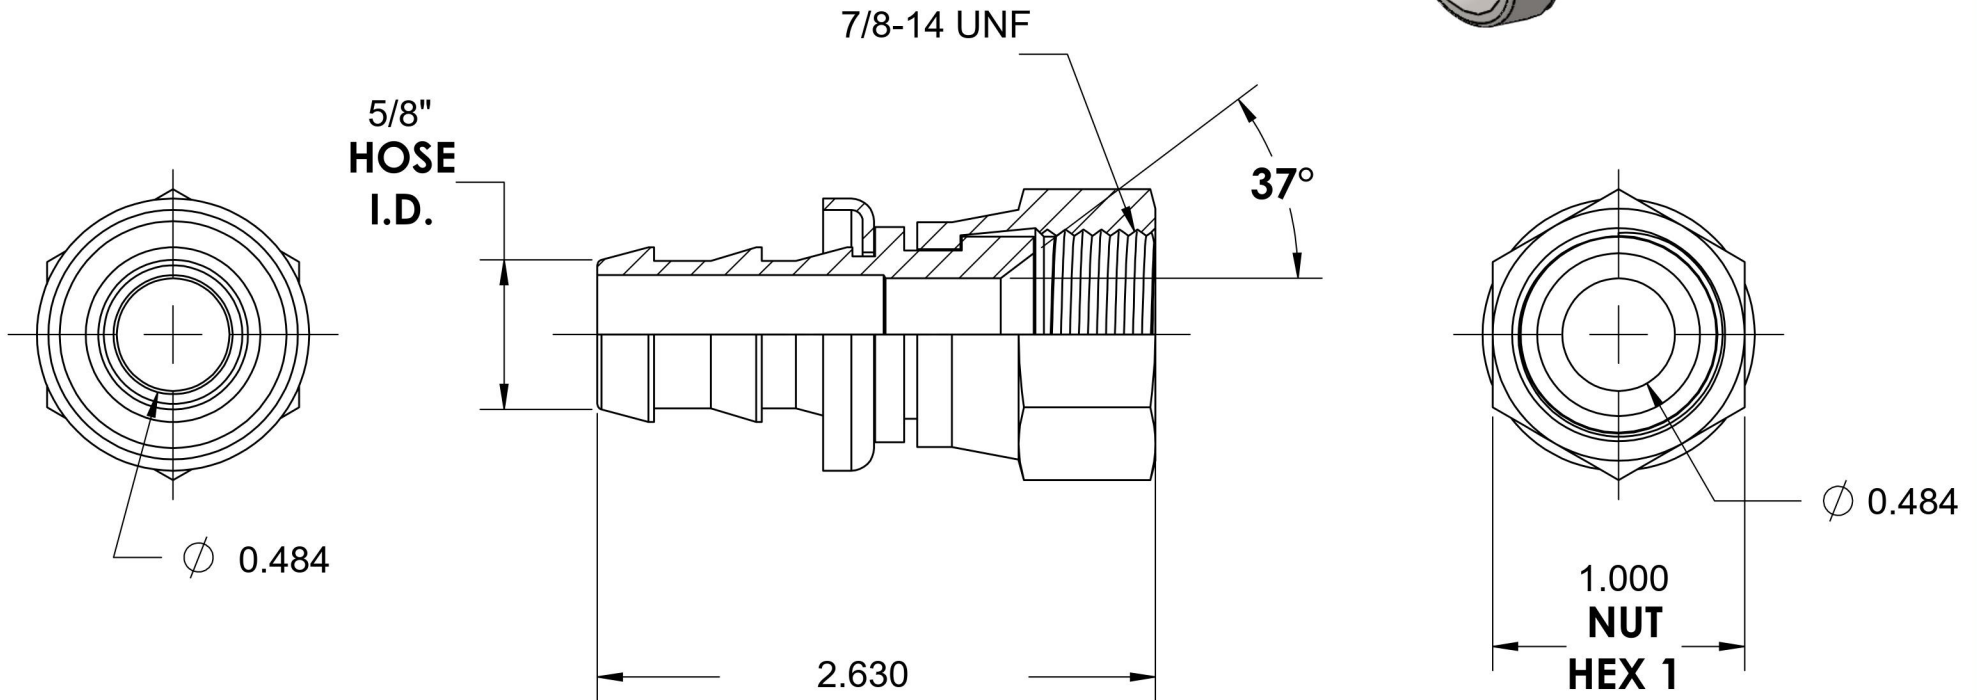

2111-10-10-SS

Stainless Steel, SAE J514 Push-Lok Swivel Hose Connector, 5/8" Push-Lok Hose Barb x 5/8" Female JIC Swivel

6701 Cochran Road
Solon, Ohio 44139
Phone: (440) 248-1880
Toll Free: 1-888-331-1523

Temperature Rating	Material	Industry Standards	Series
-50°F to 185°F	316/316L Stainless Steel	SAE J514	2111-SS
Pressure Rating	Finish		Series Description
150 psi	Passivated		SAE J514 Push-Lok Swivel Hose Connector