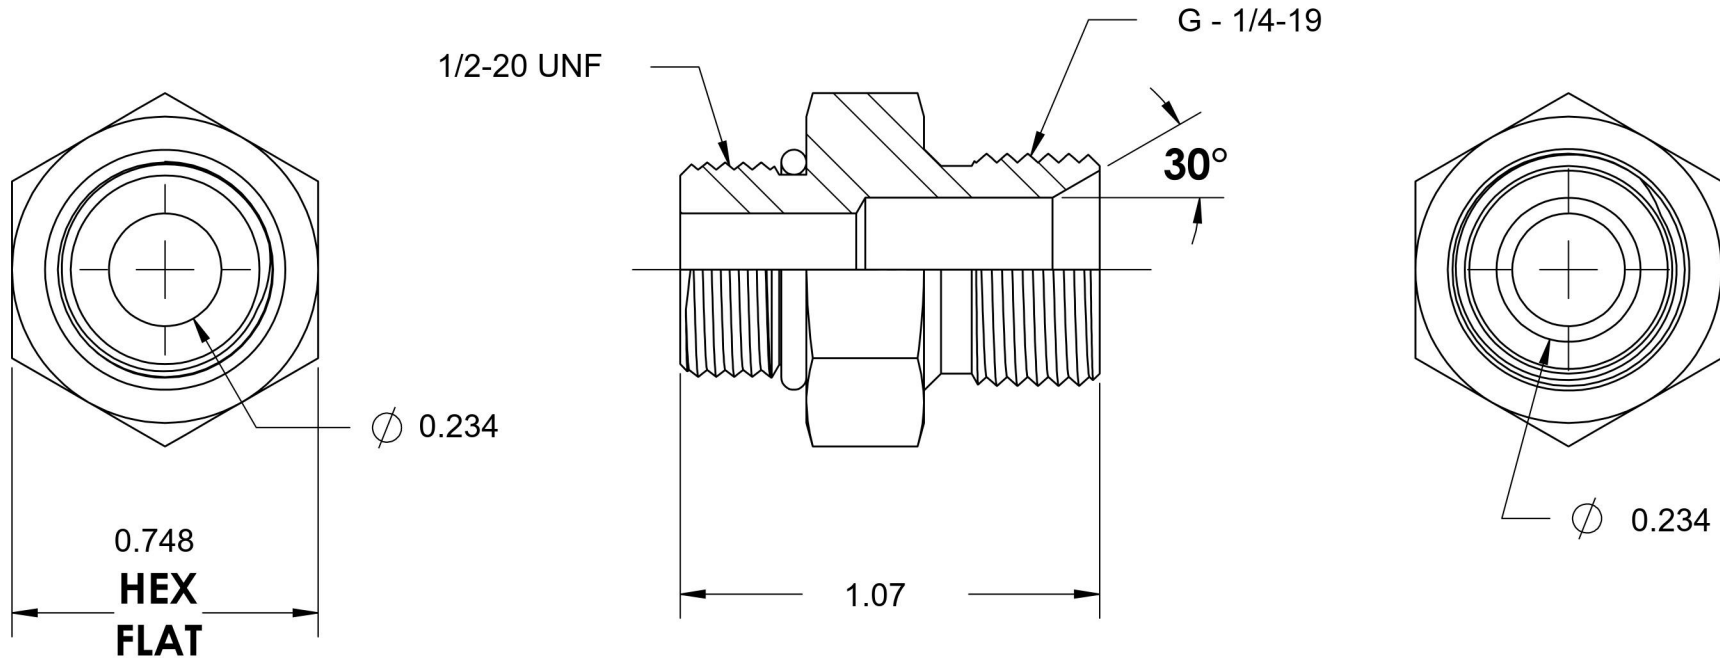

# 7062-05-04

Steel, SAE J1926 O-Ring Boss Male BSPP Port/Line Adapter, 1/2-20 Male ORB x 1/4-19 Male BSPP 60° Line/Port

6701 Cochran Road  
Solon, Ohio 44139  
Phone: (440) 248-1880  
Toll Free: 1-888-331-1523

<b>Temperature Rating</b>	<b>Material</b>	<b>Industry Standards</b>	<b>Series</b>
-40°F to 250°F	C1045 / 12L14 Steel	SAE J1926, ISO 1179	7062
<b>Pressure Rating</b>	<b>Finish</b>	ISO 8434-6, ASTM B633	<b>Series Description</b>
5100 psi	Trivalent Zinc		SAE J1926 O-Ring Boss Male BSPP Port/Line Adapter