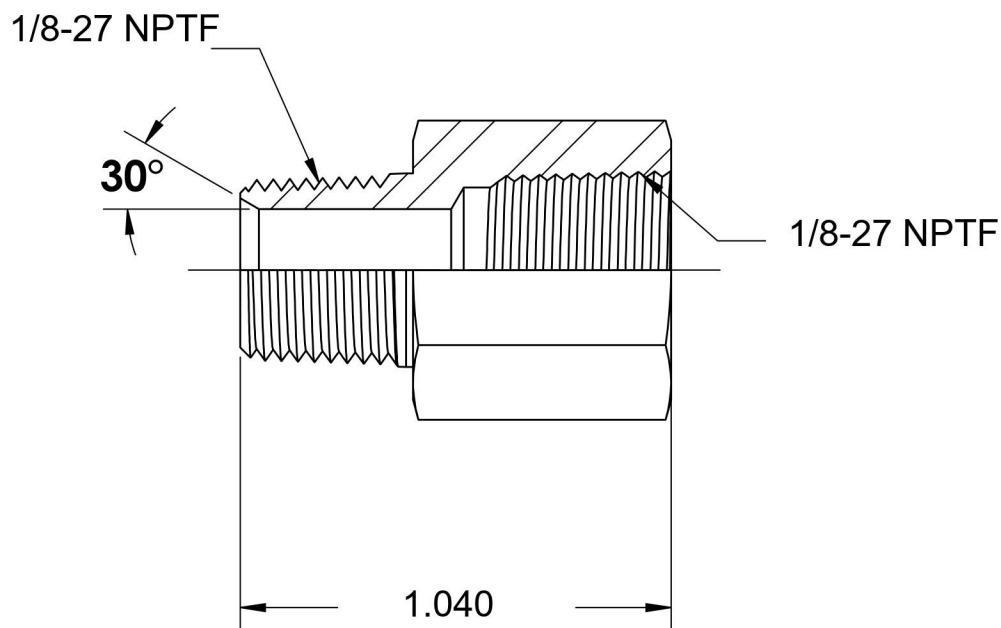

5405-02-02-B

Brass, SAE J514 Pipe Expander, 1/8" Male NPTF 30° x 1/8" Female NPTF

6701 Cochran Road
Solon, Ohio 44139
Phone: (440) 248-1880
Toll Free: 1-888-331-1523

Temperature Rating	Material	Industry Standards	Series
-325°F to 400°F	C36000 Brass	SAE J514 , SAE J476	5405-B
Pressure Rating	Finish		Series Description
3300 psi	Natural Finish		SAE J514 Pipe Expander