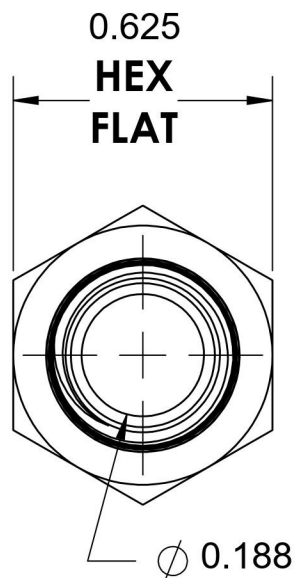

5405-02-02-B

Brass, SAE J514 Pipe Expander, 1/8" Male NPTF 30° x 1/8" Female NPTF

6701 Cochran Road
Solon, Ohio 44139
Phone: (440) 248-1880
Toll Free: 1-888-331-1523

Temperature Rating	Material	Industry Standards	Series
-325°F to 400°F	C36000 Brass	SAE J514 , SAE J476	5405-B
Pressure Rating	Finish		Series Description
3300 psi	Natural Finish		SAE J514 Pipe Expander